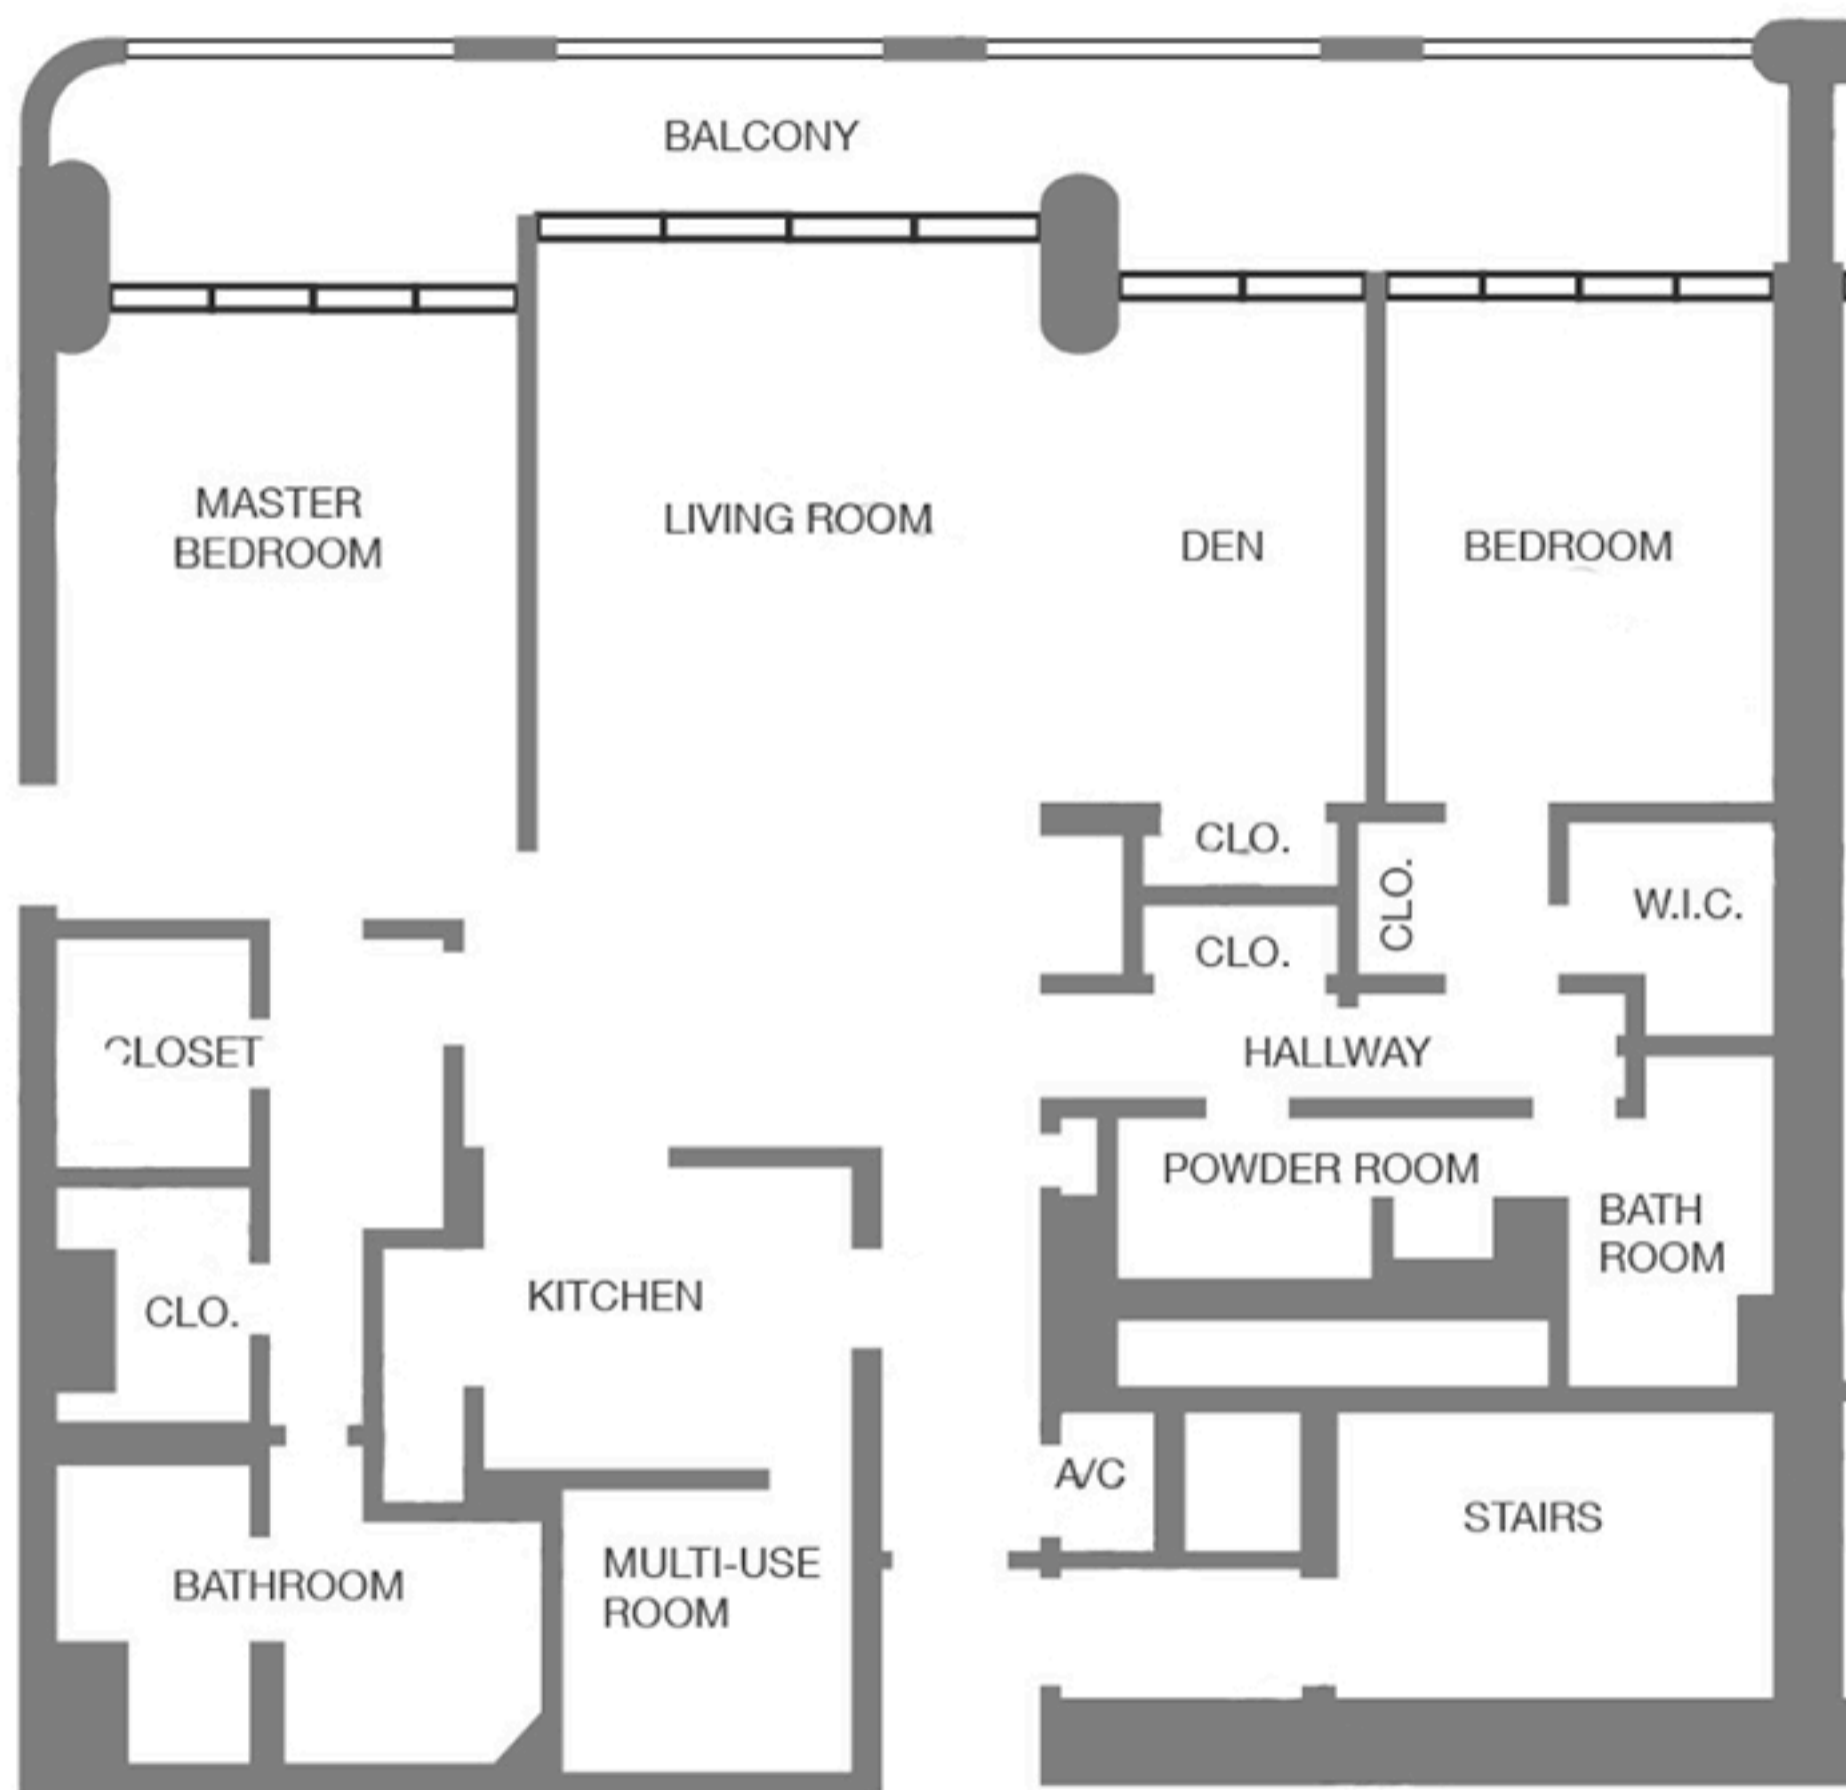

THE GRAND

MODEL	Line/Un	Floor	Bed/Baths	Square Feet		Square Meters	
				Interior	Balcony	Interior	Balcony
Unit-C3	51	10-42	2 / 2.5 + Den	1840		170.9	