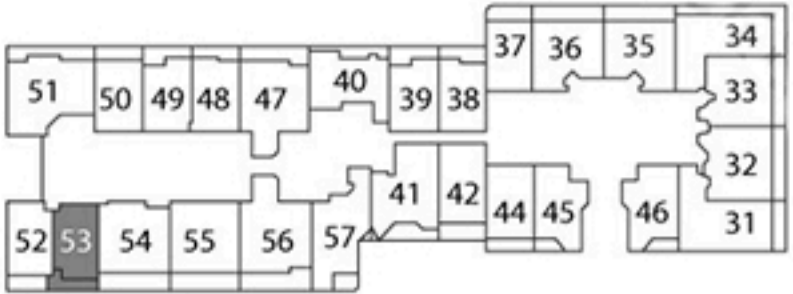

# THE GRAND

MODEL	Line/Un	Floor	Bed/Baths	Square Feet		Square Meters	
				Interior	Balcony	Interior	Balcony
Unit- A3	53	10-42	1 / 1.5	997		92.62	