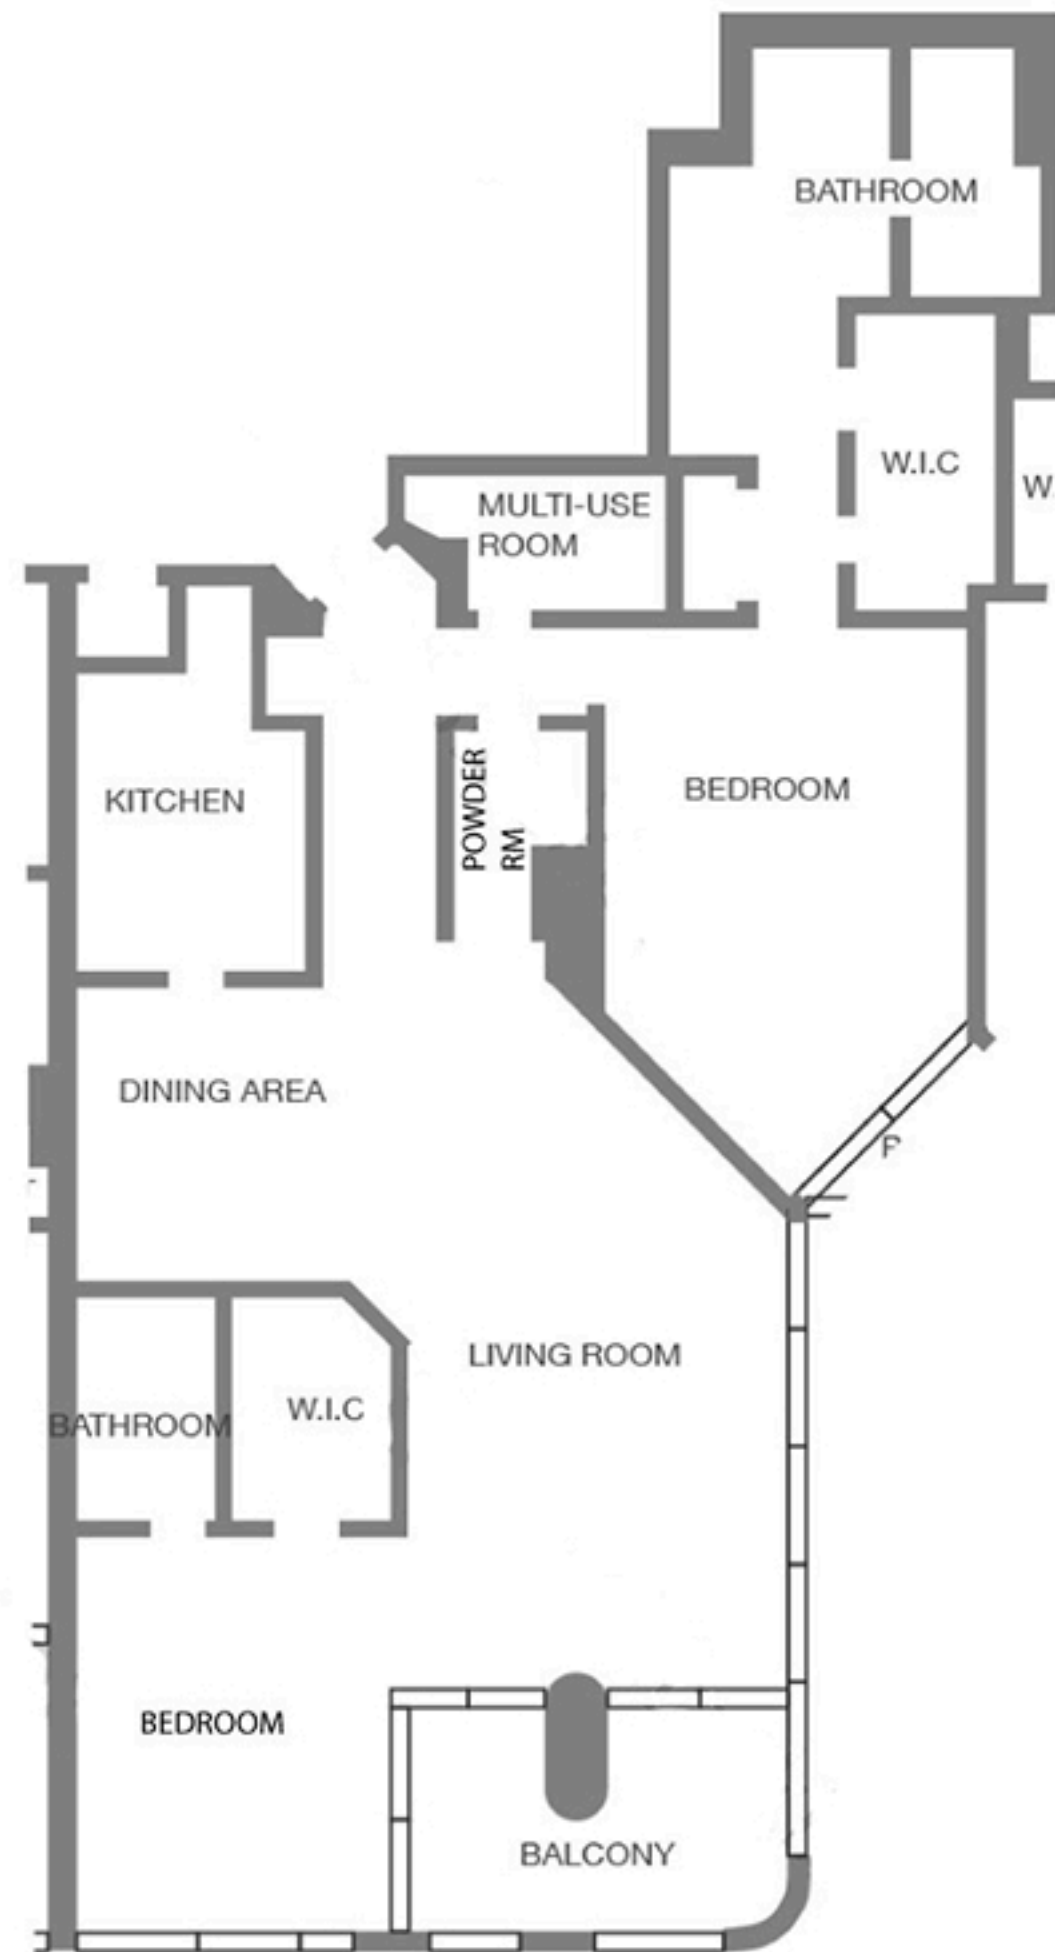

THE GRAND

MODEL	Line/Un	Floor	Bed/Baths	Square Feet		Square Meters	
				Interior	Balcony	Interior	Balcony
Unit-B3	57	10-42	2 / 2.5	1524		141.58	