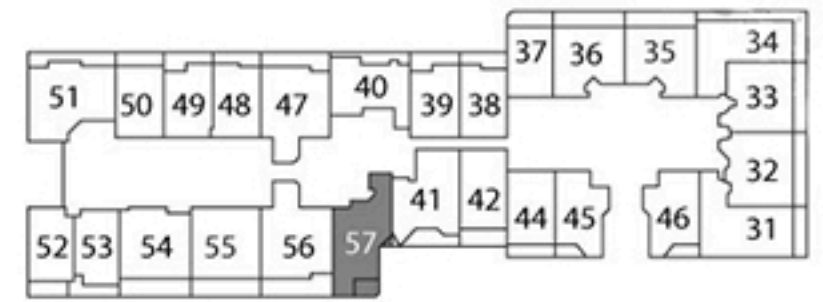

THE GRAND

MODEL	Line/Un	Floor	Bed/Baths	Square Feet		Square Meters	
				Interior	Balcony	Interior	Balcony
Unit-B3	57	10-42	2 / 2.5	1524		141.58	