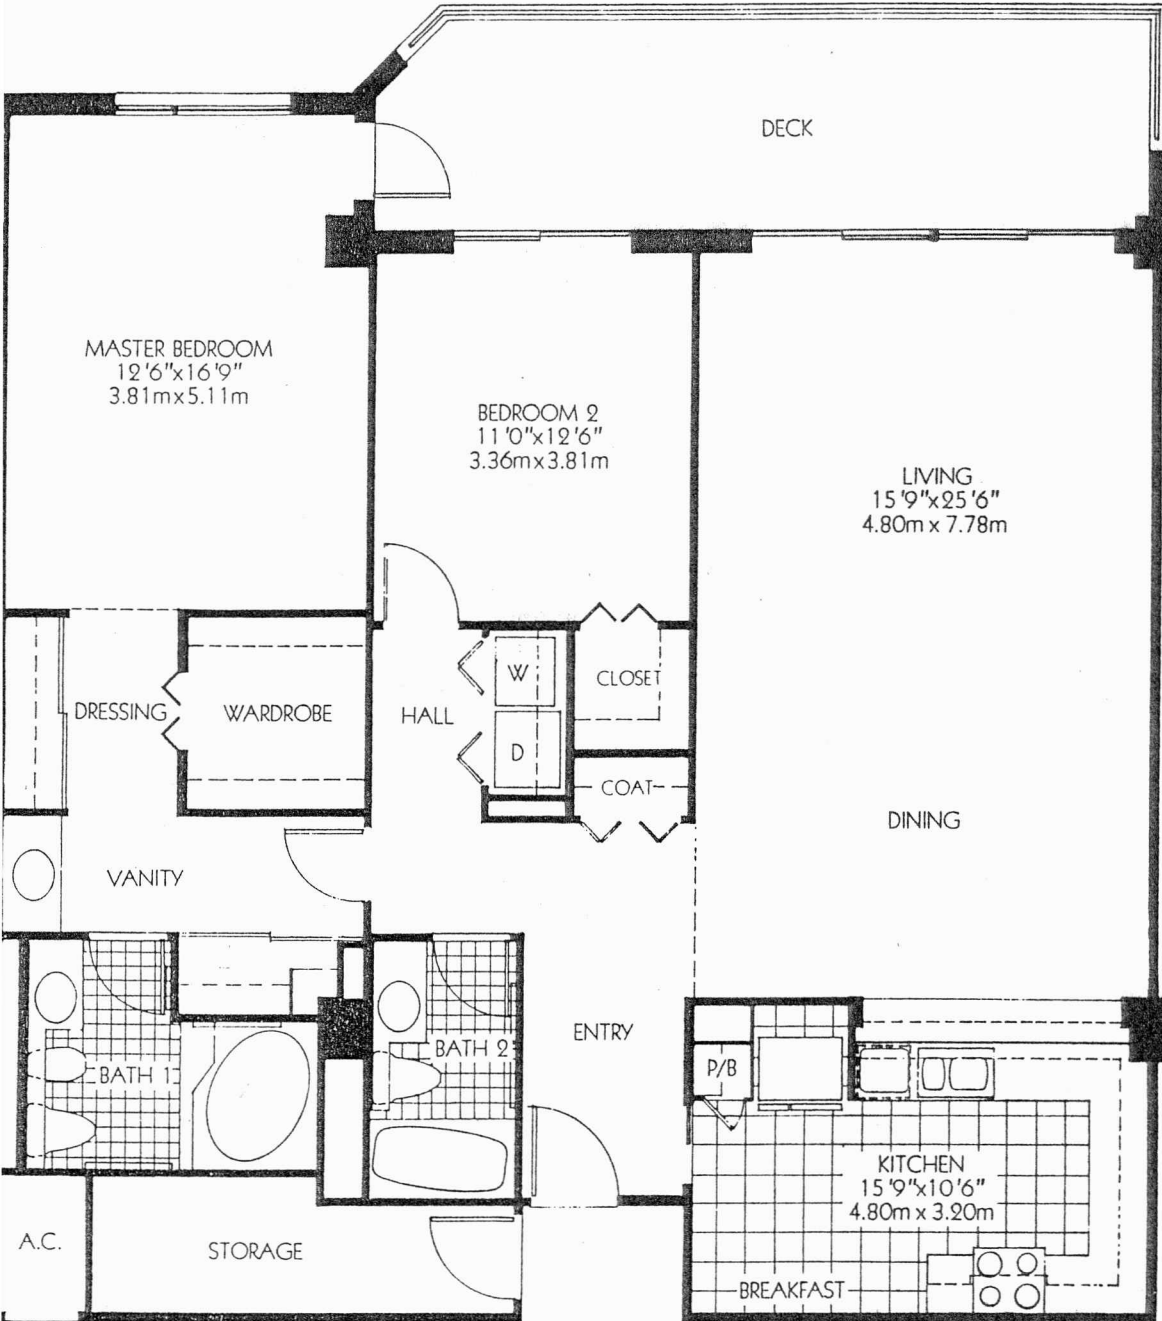

PLAN B1
2 BEDROOM/2 BATH
1531 Sq. Ft. 142.23 Sq. Meters
Deck Area 207 Sq. Ft. 19.23 Sq. Meters

KEY COLONY
KEY BISCAYNE