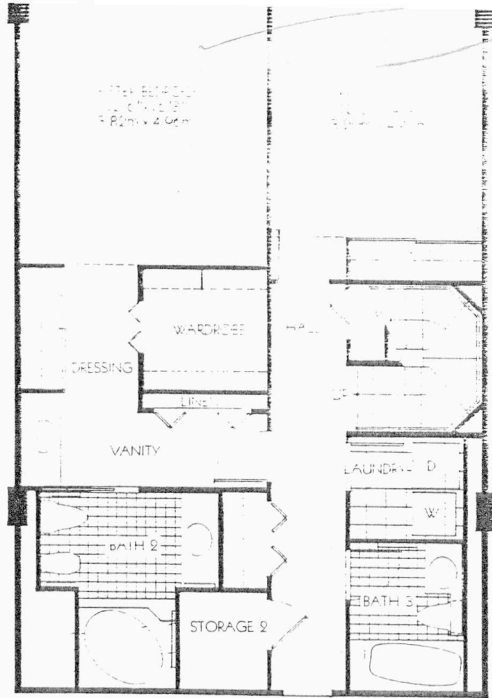

TWELFTH FLOOR

ELEVENTH FLOOR

**PENTHOUSE  
PLAN B5U  
2 BEDROOM & DEN/3 BATH  
(Optional 3rd Bedroom)**  
1851 Sq. Ft. 172.51 Sq. Meters  
Deck Area 267 Sq. Ft. 24.80 Sq. Meters