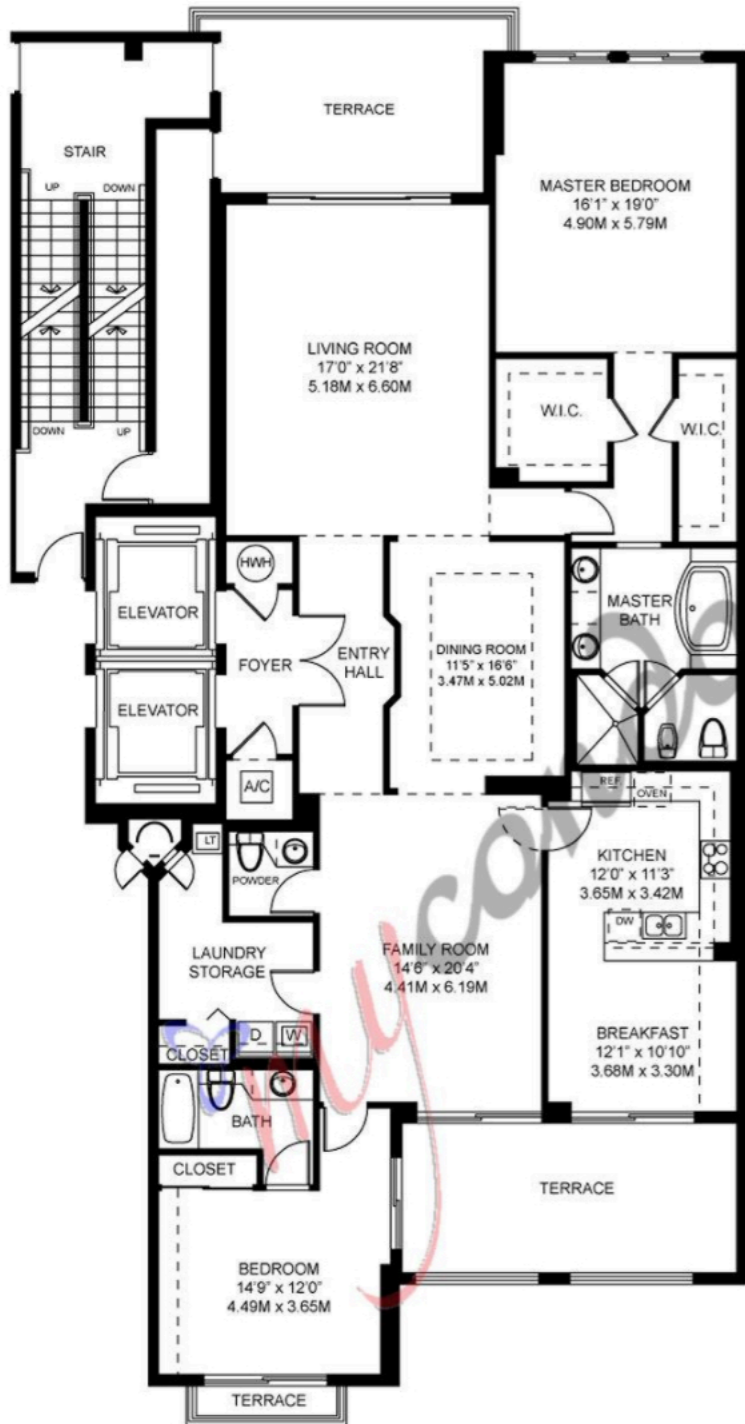

OCEAN CLUB LAKE TOWER

765 Crandon Blvd

Unit E Line 03 Floors 2-6 & PH

2 bedrooms - family room - 2½ bathrooms
Living area 2 632 SqFt - 245 SqM

Lake Dr

LAGOON

Beach Club Ln

E Mashta Dr

Sea View Dr