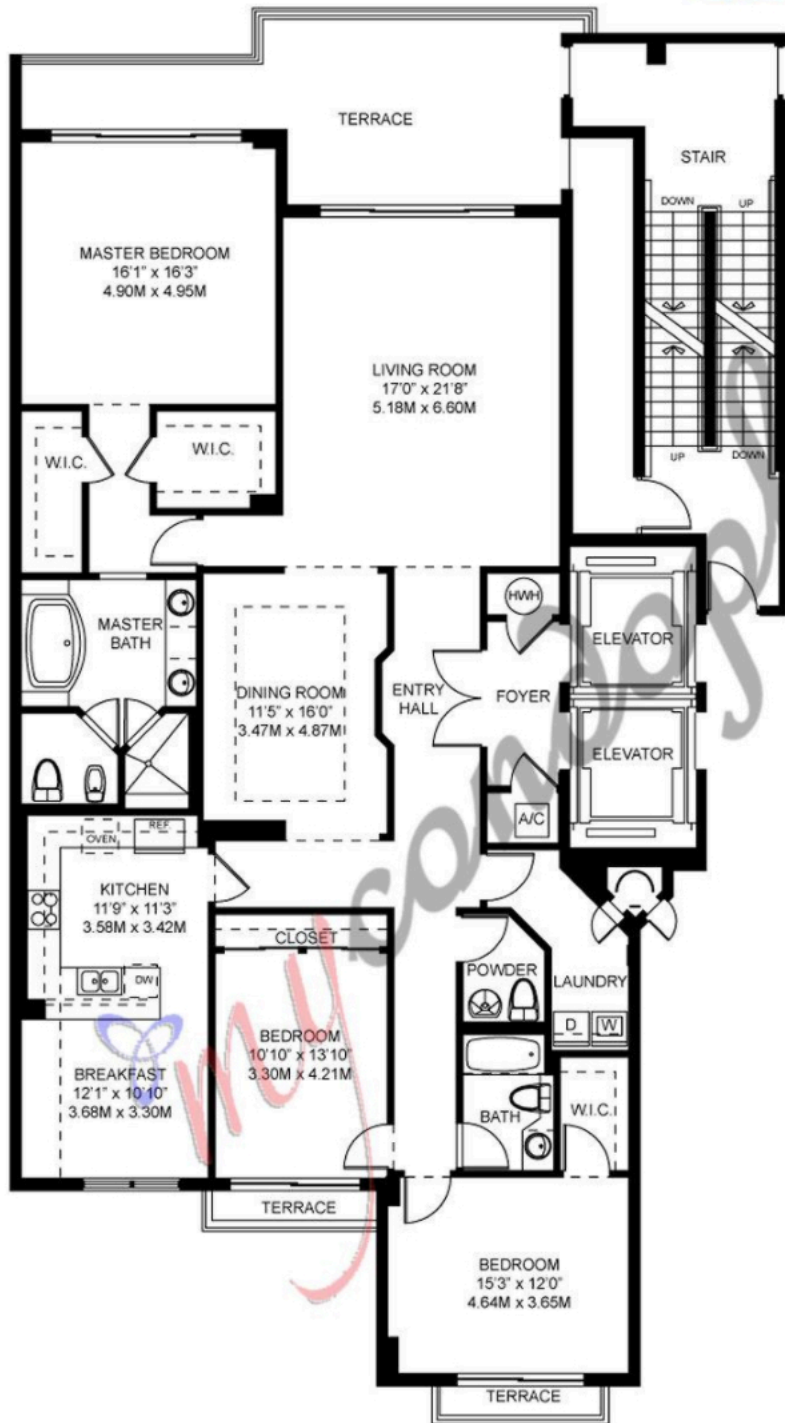

OCEAN CLUB
LAKE TOWER
 765 Crandon Blvd

Unit D Line 06 Floors 2-6 & PH

3 bedrooms - 2½ bathrooms
 Living area 2 477 SqFt - 230 SqM

Lake Dr

LAGOON

E Mashta Dr

Sea View Dr

Beach Club Ln