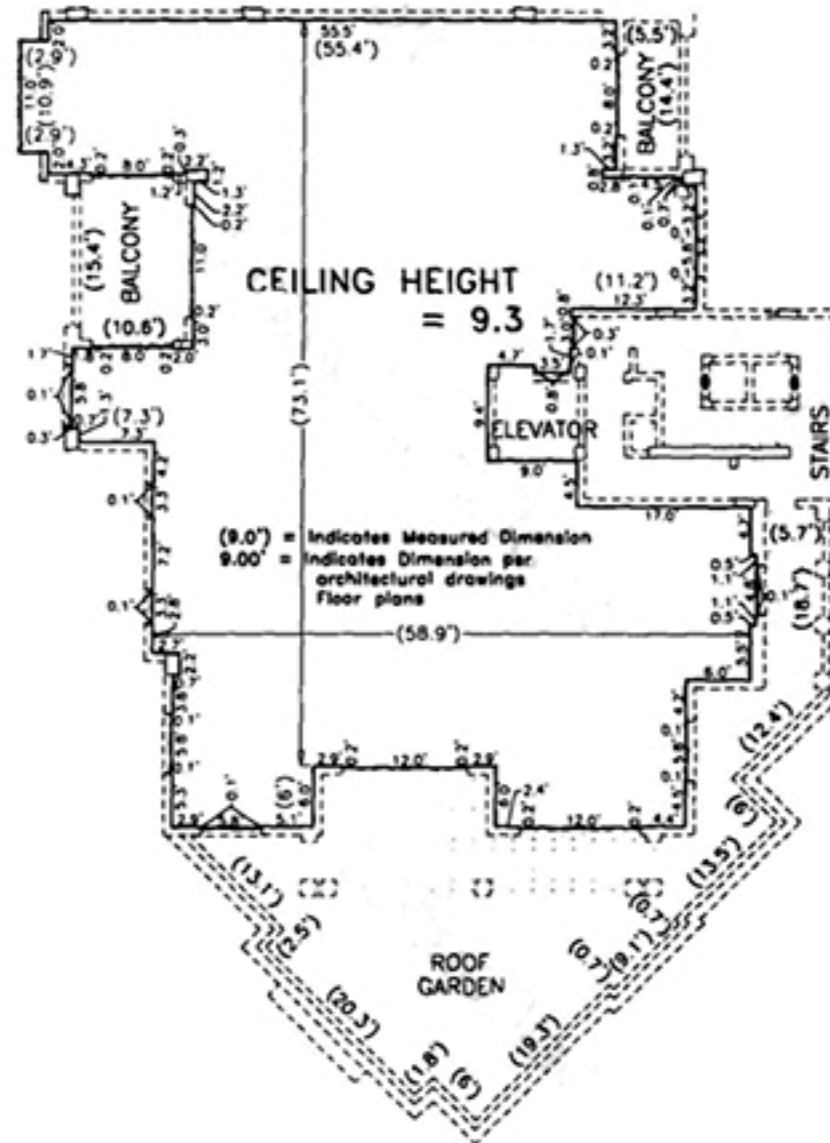

OCEAN CLUB | LAKE VILLA I

MODEL	Line/Unit	Floor	Bed/Baths	Square Feet		Square Meters	
				Interior	Balcony	Interior	Balcony
Type PH7	PH7	6	3 / 3	2470		229.47	