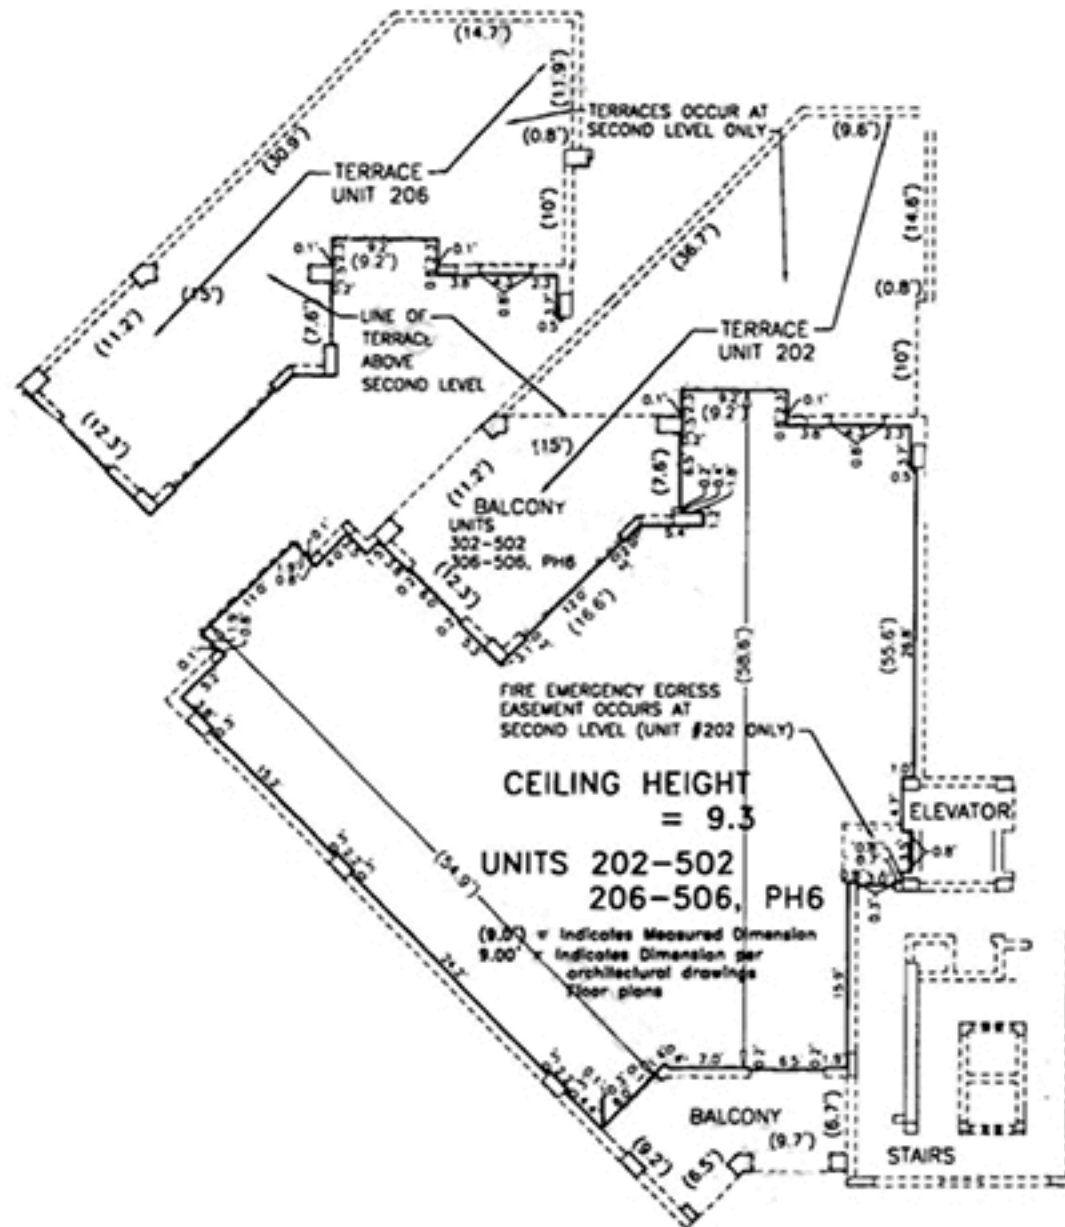

OCEAN CLUB | LAKE VILLA I

MODEL	Line/Unit	Floor	Bed/Baths	Square Feet		Square Meters	
				Interior	Balcony	Interior	Balcony
Type C	02, 06, PH6	2-6	3/4	2781		258.4	