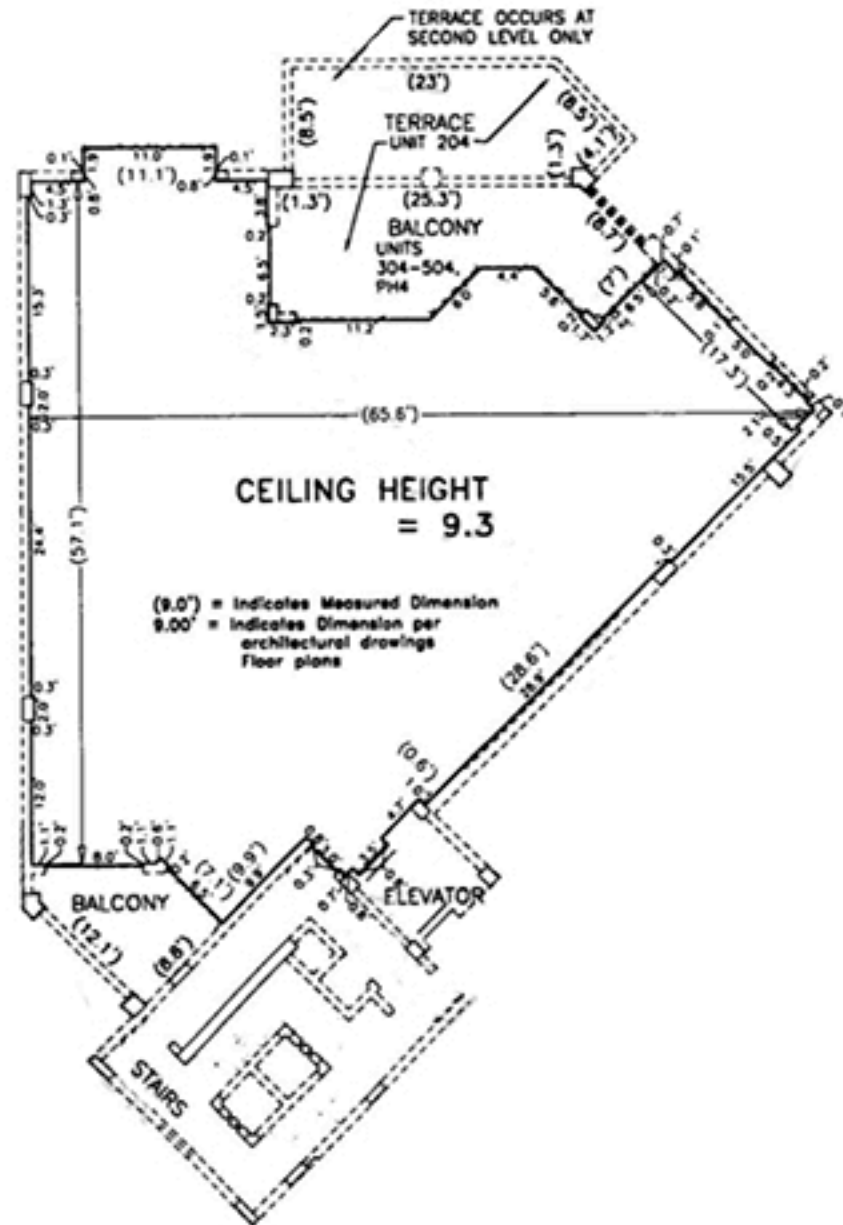

OCEAN CLUB | LAKE VILLA I

MODEL	Line/Unit	Floor	Bed/Baths	Square Feet		Square Meters	
				Interior	Balcony	Interior	Balcony
Type D	04,PH4	2-6	3 / 4	2781		258.4	