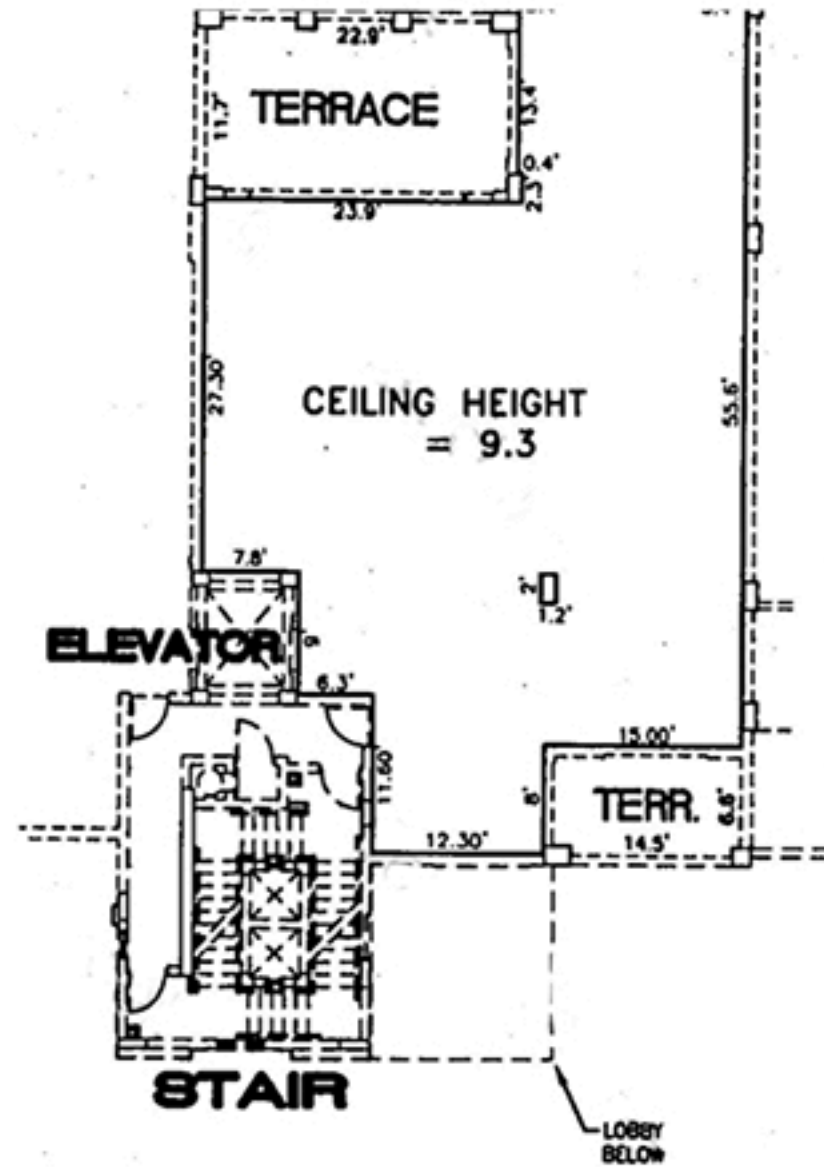

OCEAN CLUB | LAKE VILLA III

MODEL	Line/Unit	Floor	Bed/Baths	Square Feet		Square Meters	
				Interior	Balcony	Interior	Balcony
Type A	05	2-4	2 / 2.5	2060		191.38	