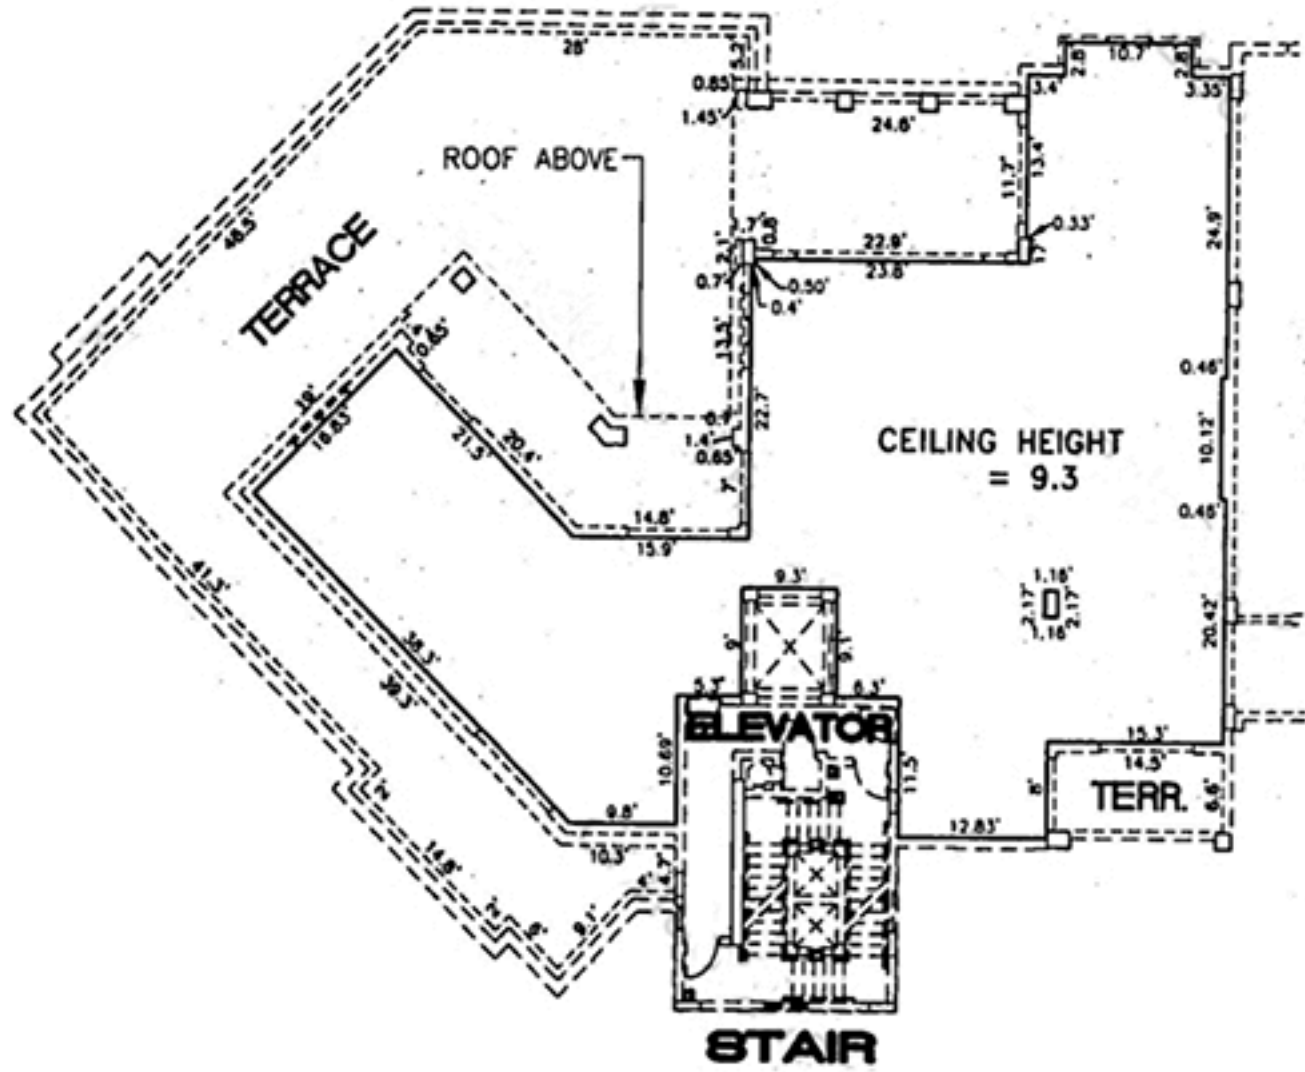

OCEAN CLUB | LAKE VILLA III

MODEL	Line/Unit	Floor	Bed/Baths	Square Feet		Square Meters	
				Interior	Balcony	Interior	Balcony
Type A2	PH5	5	4 / 4	2970		275.92	