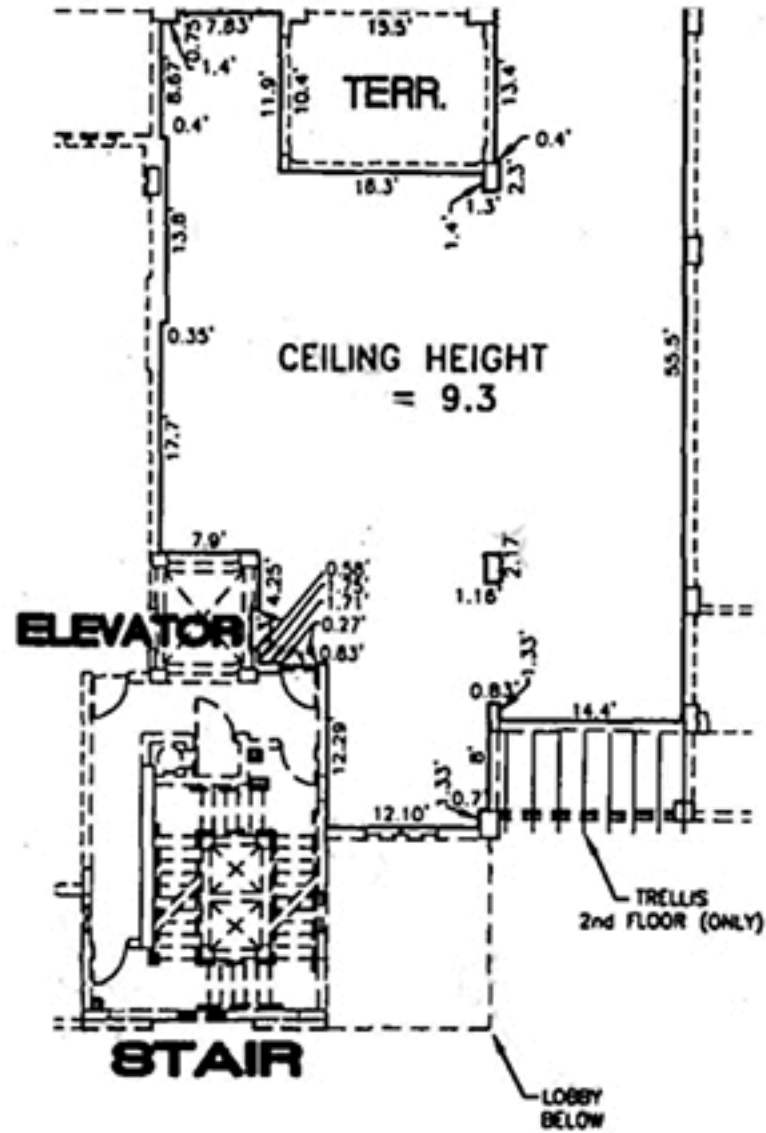

OCEAN CLUB | LAKE VILLA III

MODEL	Line/Unit	Floor	Bed/Baths	Square Feet		Square Meters	
				Interior	Balcony	Interior	Balcony
Type B	01,03,PH1,PH3	2-5	3 / 3	2220		206.24	