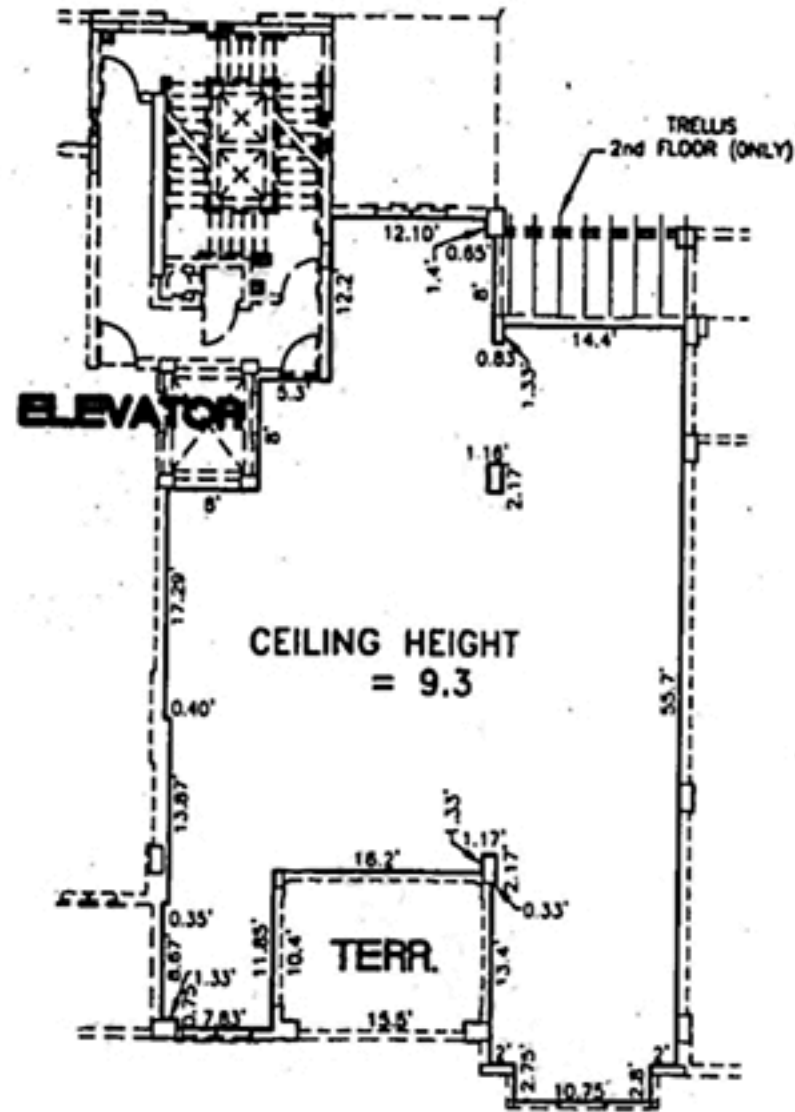

OCEAN CLUB | LAKE VILLA III

MODEL	Line/Unit	Floor	Bed/Baths	Square Feet		Square Meters	
				Interior	Balcony	Interior	Balcony
Type B-rev	10,12,PH10,PH12	2-6	3 / 3	2220	206.24		