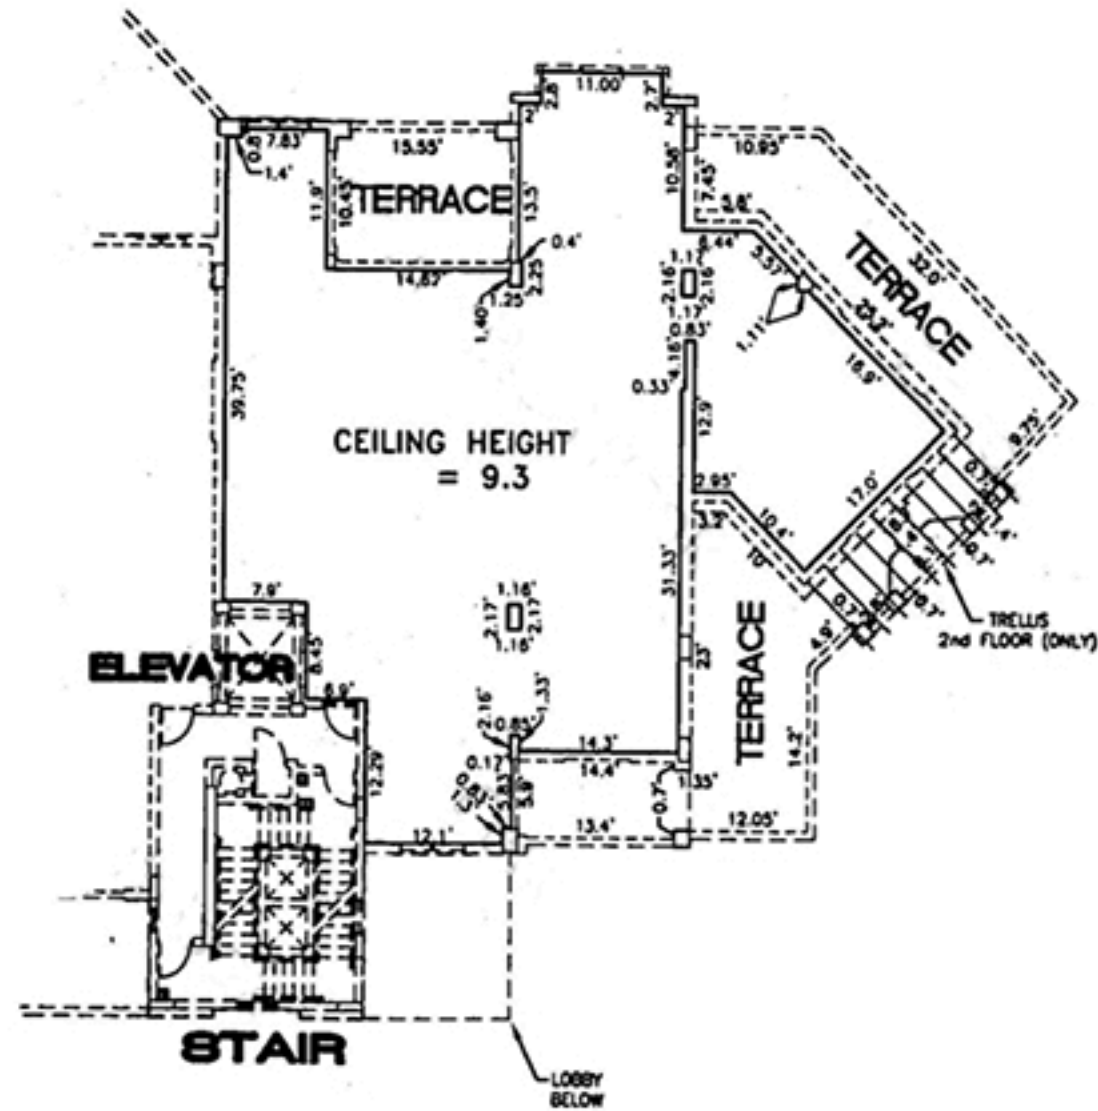

OCEAN CLUB | LAKE VILLA III

MODEL	Line/Unit	Floor	Bed/Baths	Square Feet		Square Meters	
				Interior	Balcony	Interior	Balcony
Type B2	01	2	3 / 3	2650		246.19	