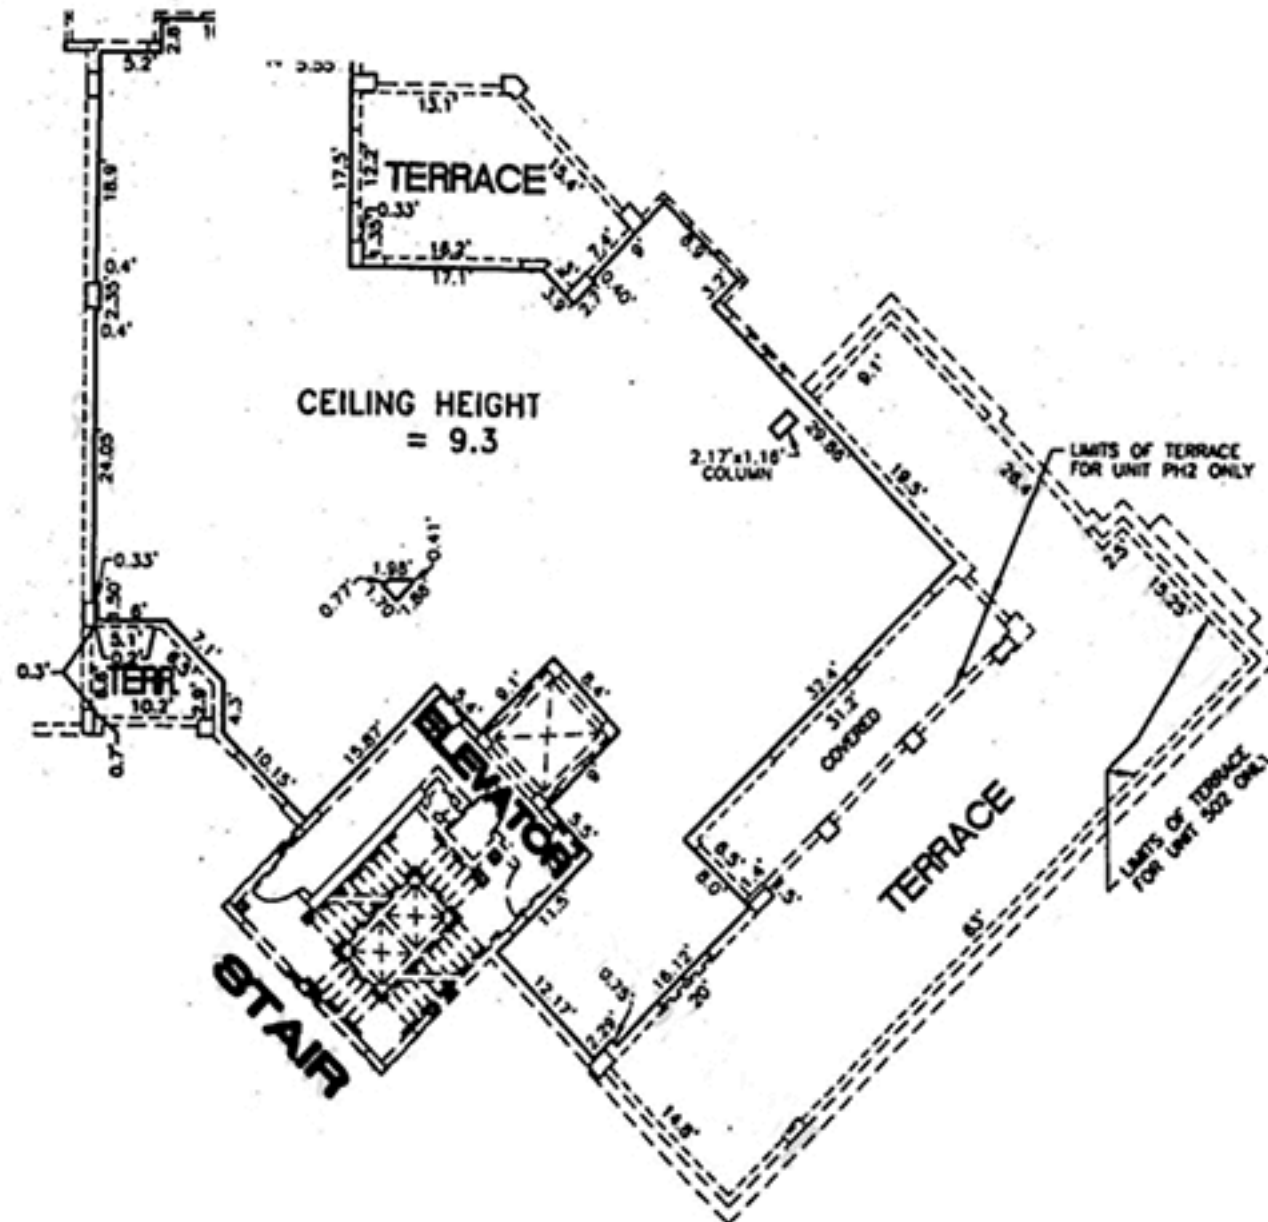

OCEAN CLUB | LAKE VILLA III

MODEL	Line/Unit	Floor	Bed/Baths	Square Feet		Square Meters	
				Interior	Balcony	Interior	Balcony
Type C2	02,PH2	5-6	4 / 4	3420		317.72	