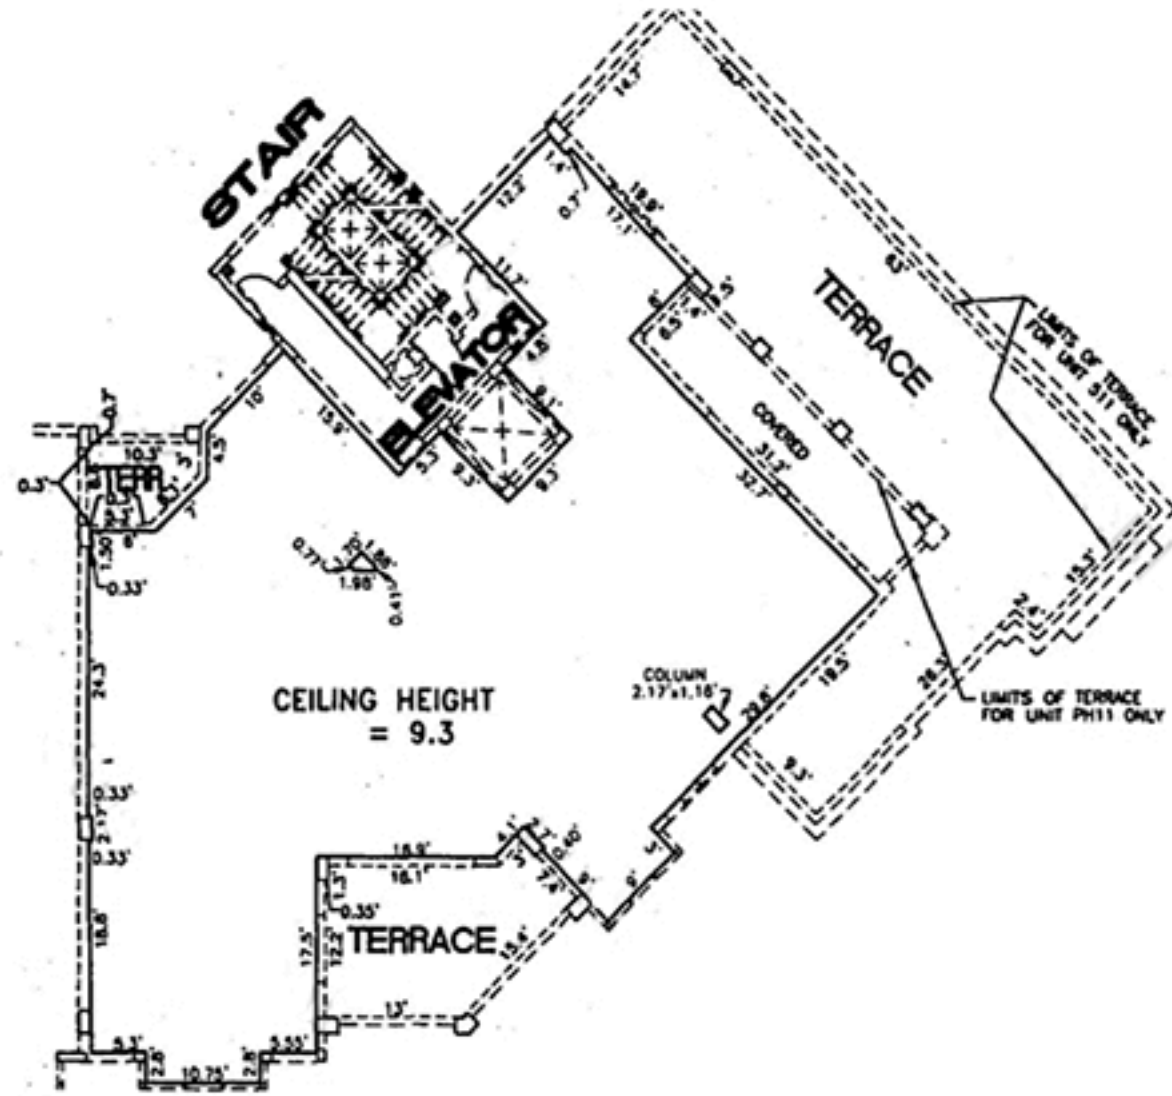

OCEAN CLUB | LAKE VILLA III

MODEL	Line/Unit	Floor	Bed/Baths	Square Feet		Square Meters	
				Interior	Balcony	Interior	Balcony
Type C2-rev	11,PH11	5-6	4 / 4	3420		317.72	