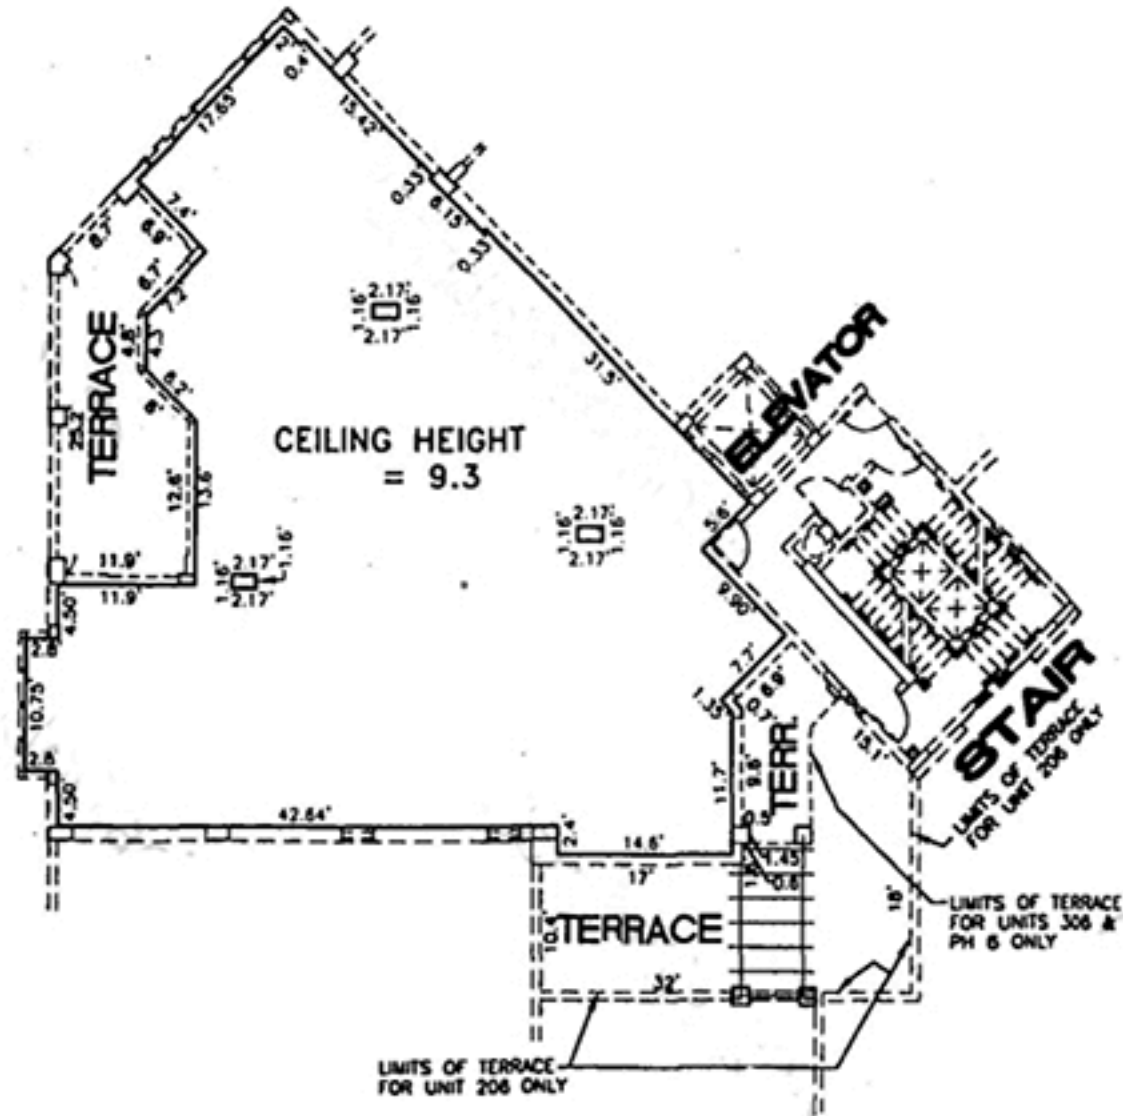

OCEAN CLUB | LAKE VILLA III

MODEL	Line/Unit	Floor	Bed/Baths	Square Feet		Square Meters	
				Interior	Balcony	Interior	Balcony
Type D	06,PH6	2-3,6	3 / 3	2781		258.36	