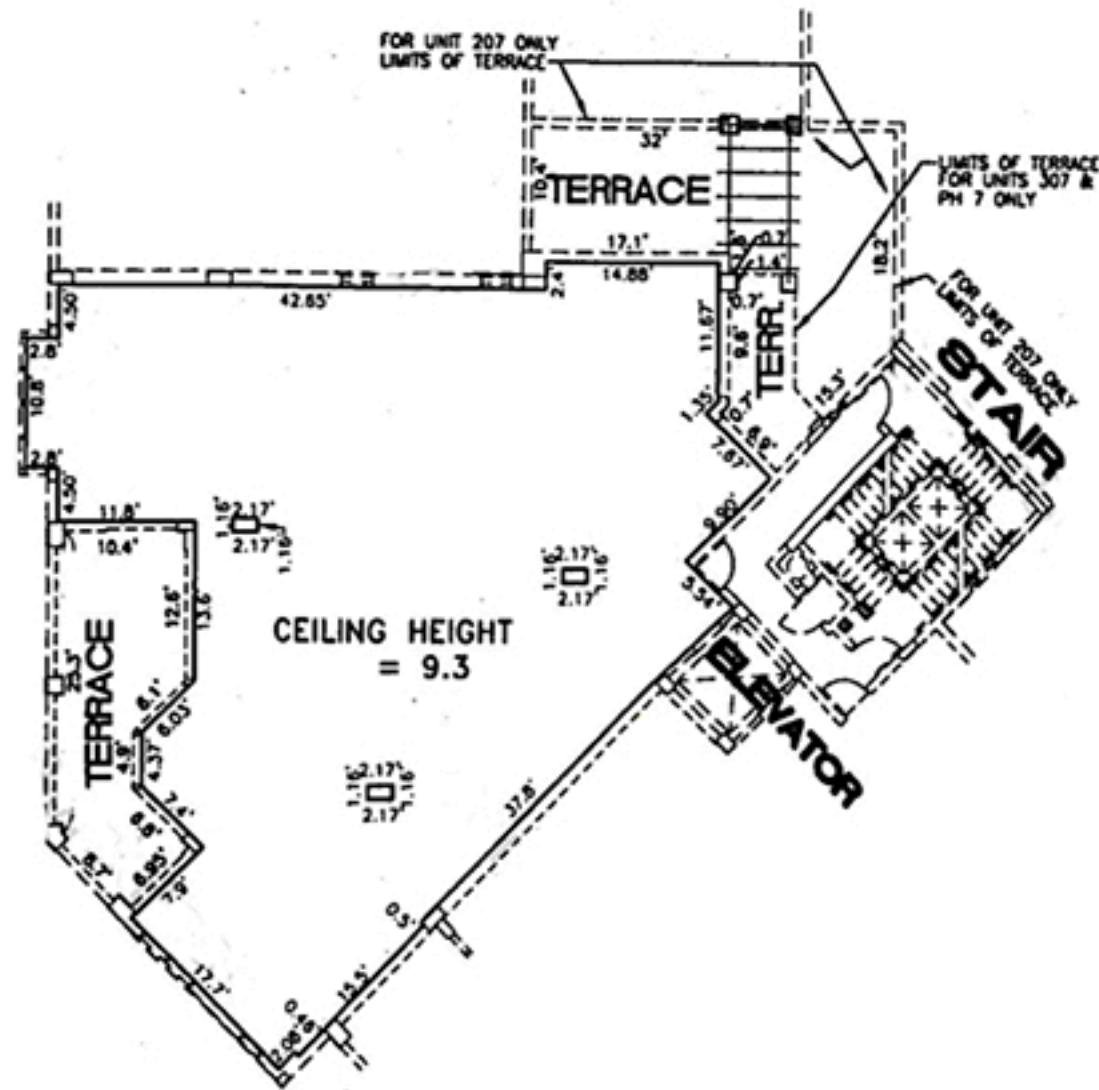

OCEAN CLUB | LAKE VILLA III

MODEL	Line/Unit	Floor	Bed/Baths	Square Feet		Square Meters	
				Interior	Balcony	Interior	Balcony
Type D-rev	07,PH7	2-3,6	4 / 4	2828		262.72	