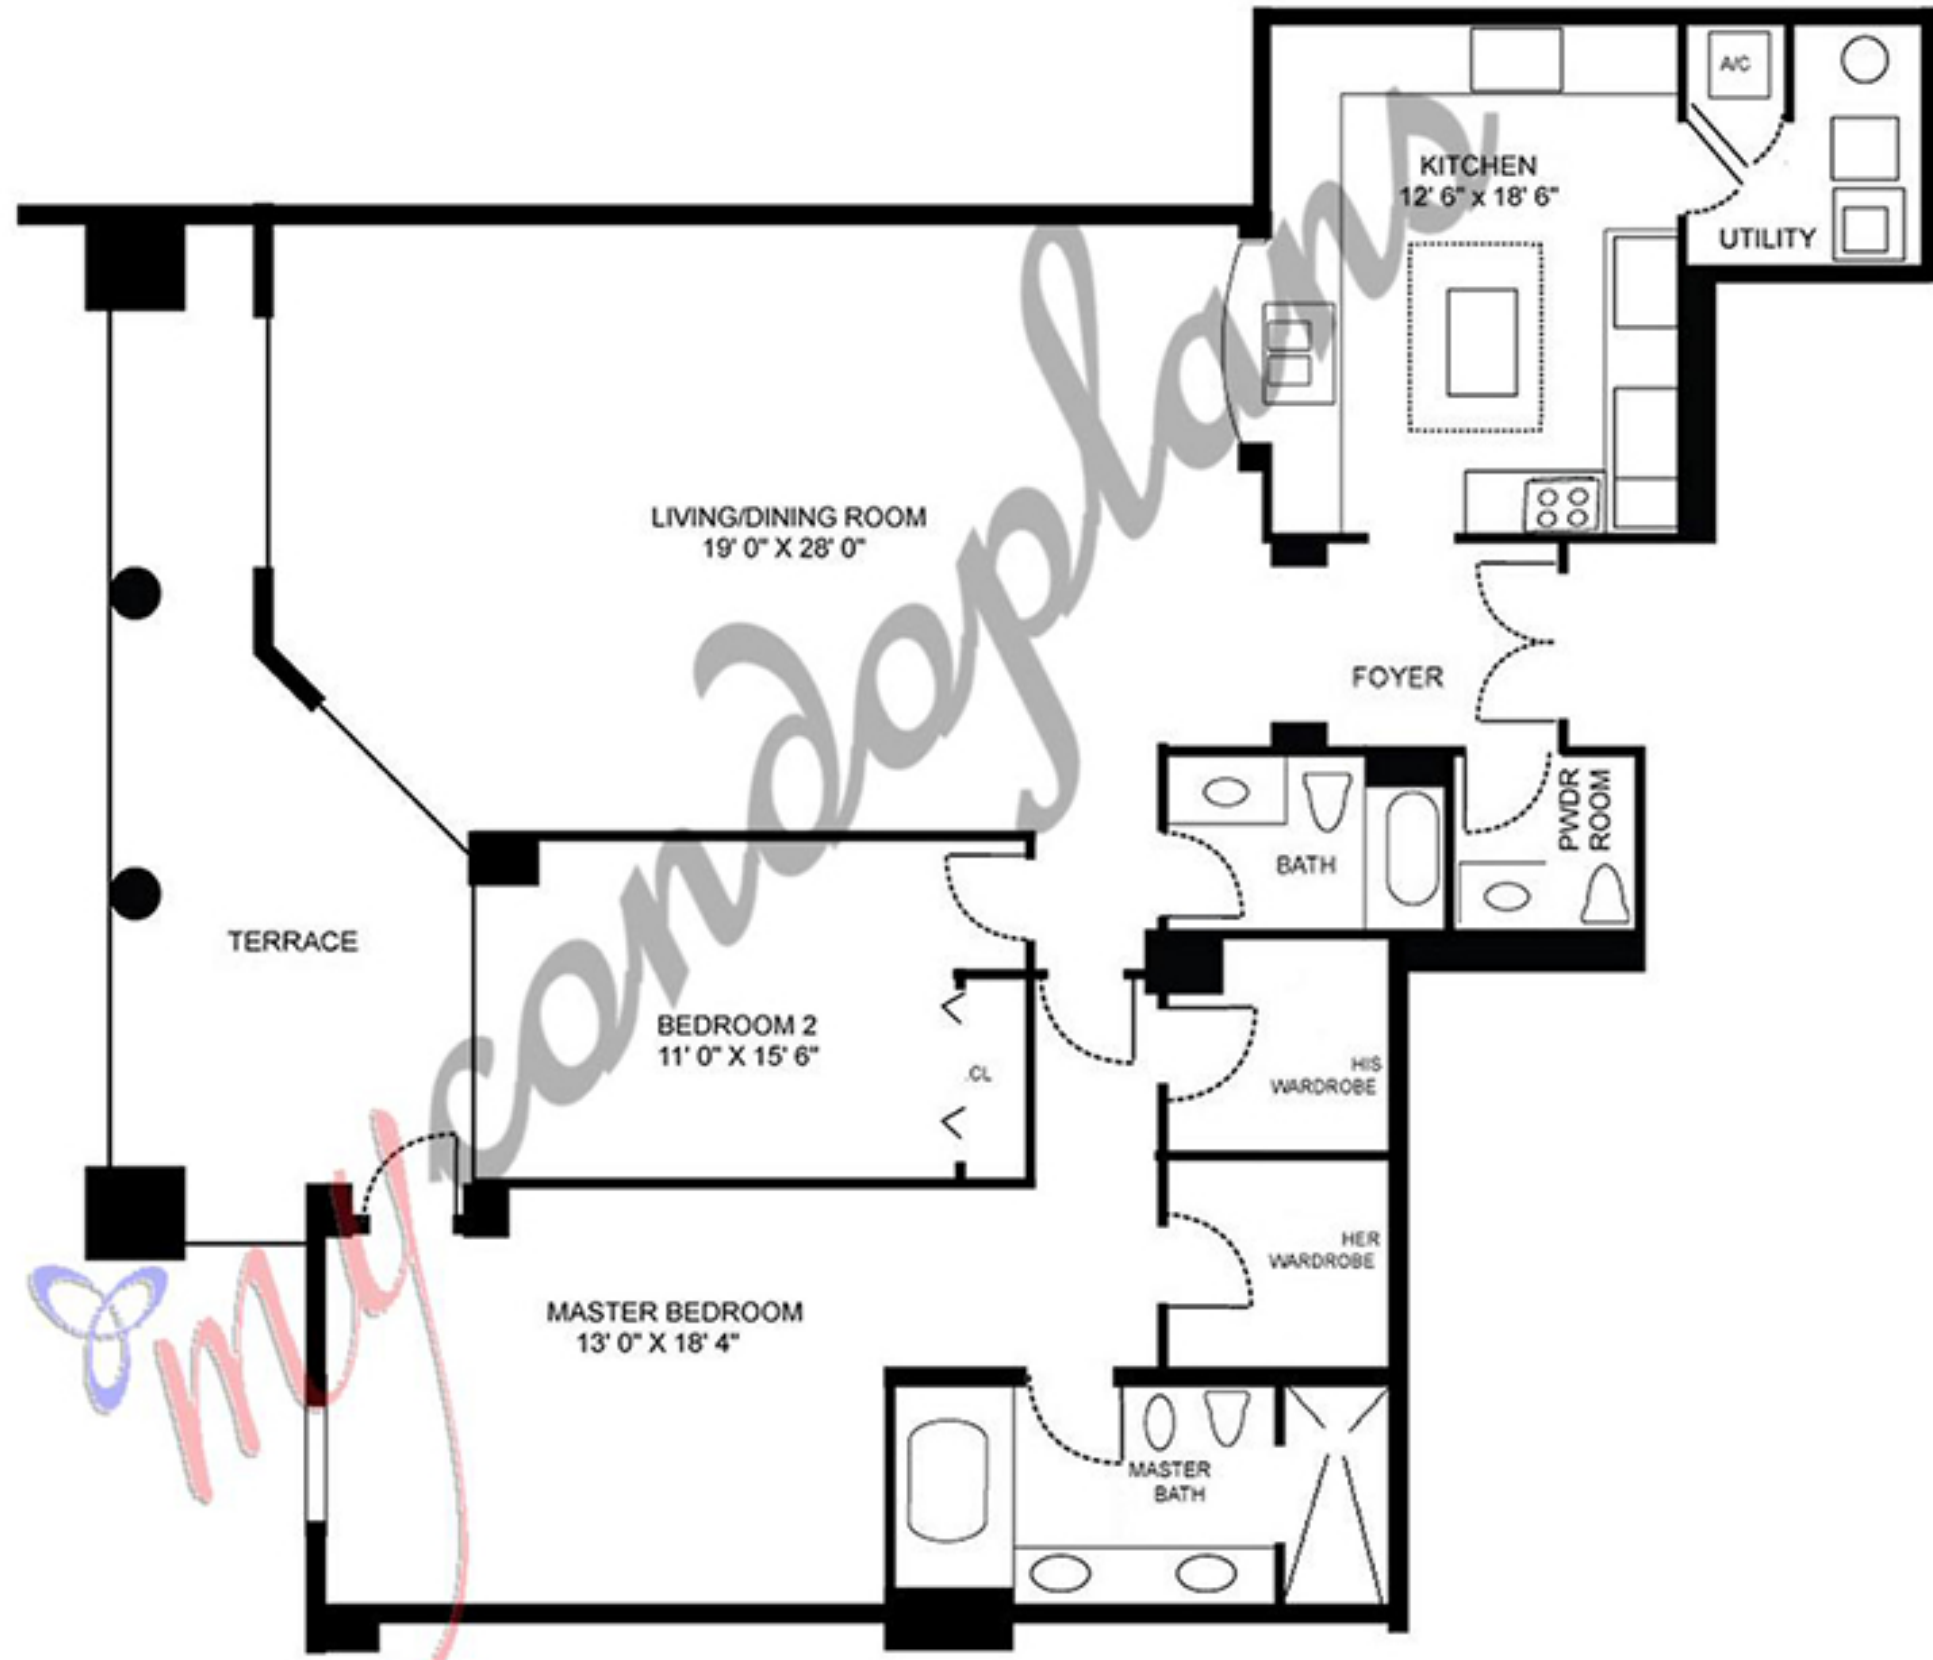

Residence i Line 18 Floors 2 to 5

2 Bedrooms - 2,5 Bathrooms
Living area 1 760 SqF - 164 SqM
Terrace 275 SqF - 26 SqM

Grand Bay Dr