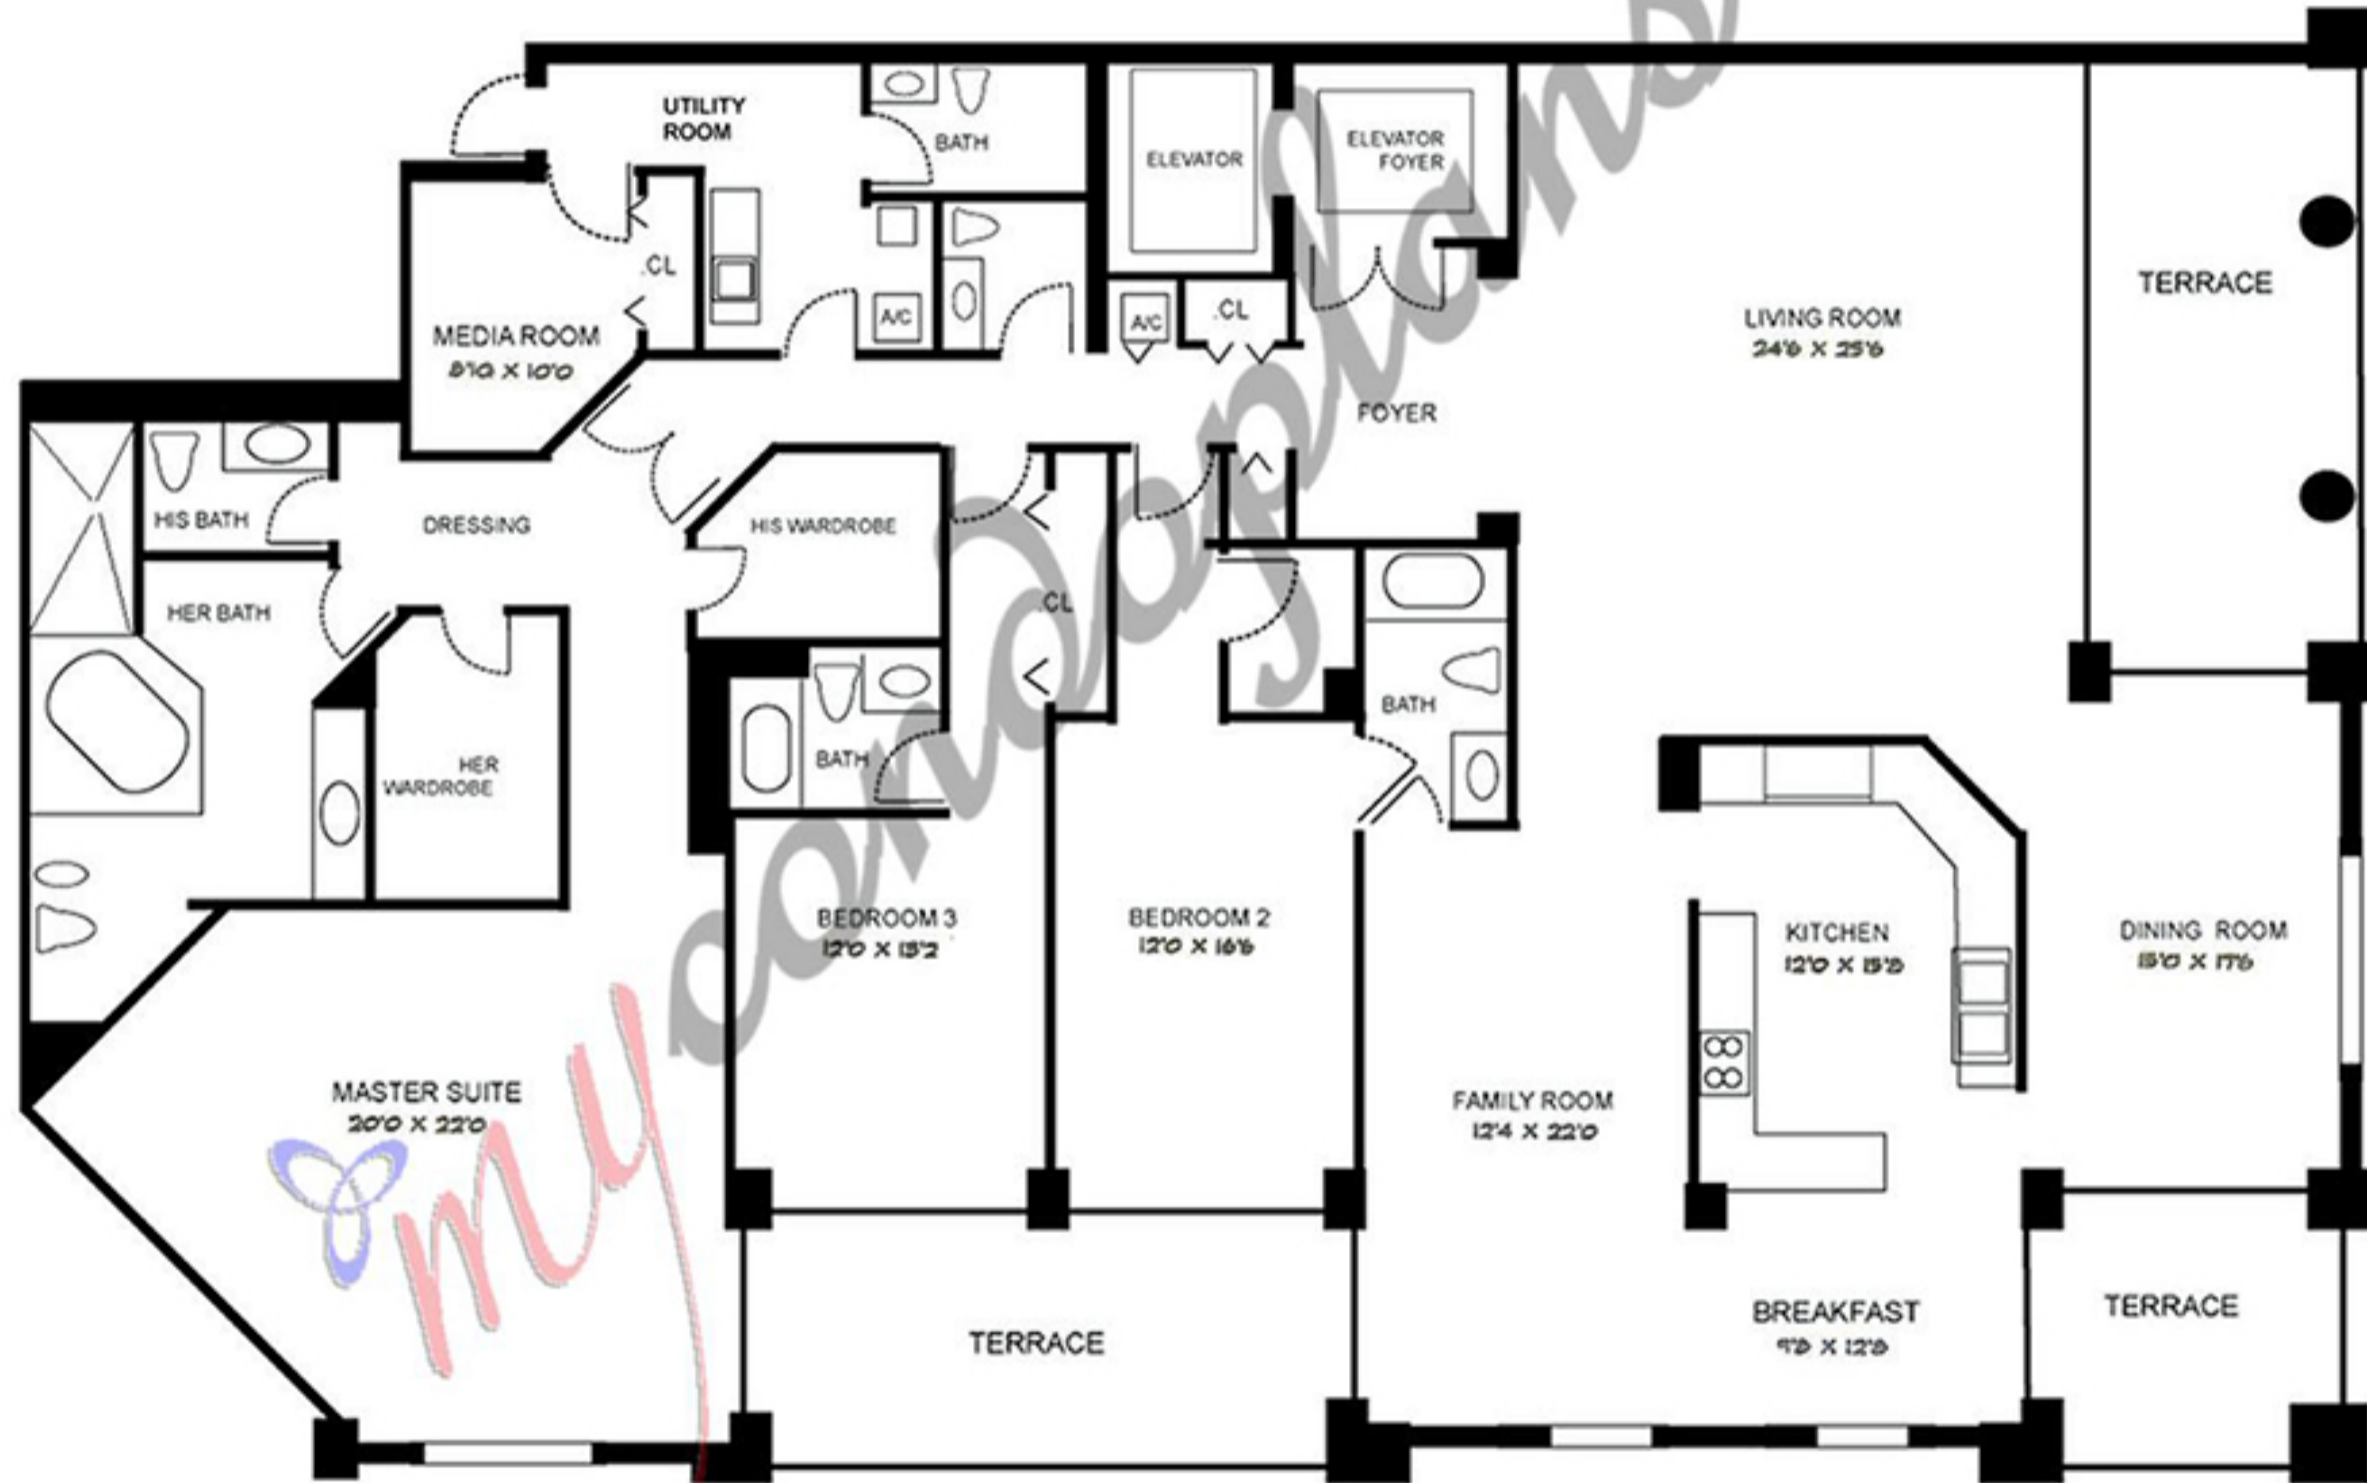

430 Grand Bay Dr

Residence A

Line 01 floors 1-12

3 Bedrooms - Family Room - Media Room - 5,5 Bathrooms
Living area 3 950 SqF - 367 SqM
Terraces 595 SqF - 55 SqM

E Heather Dr

Grand Bay Dr

POOL

garden

POOL