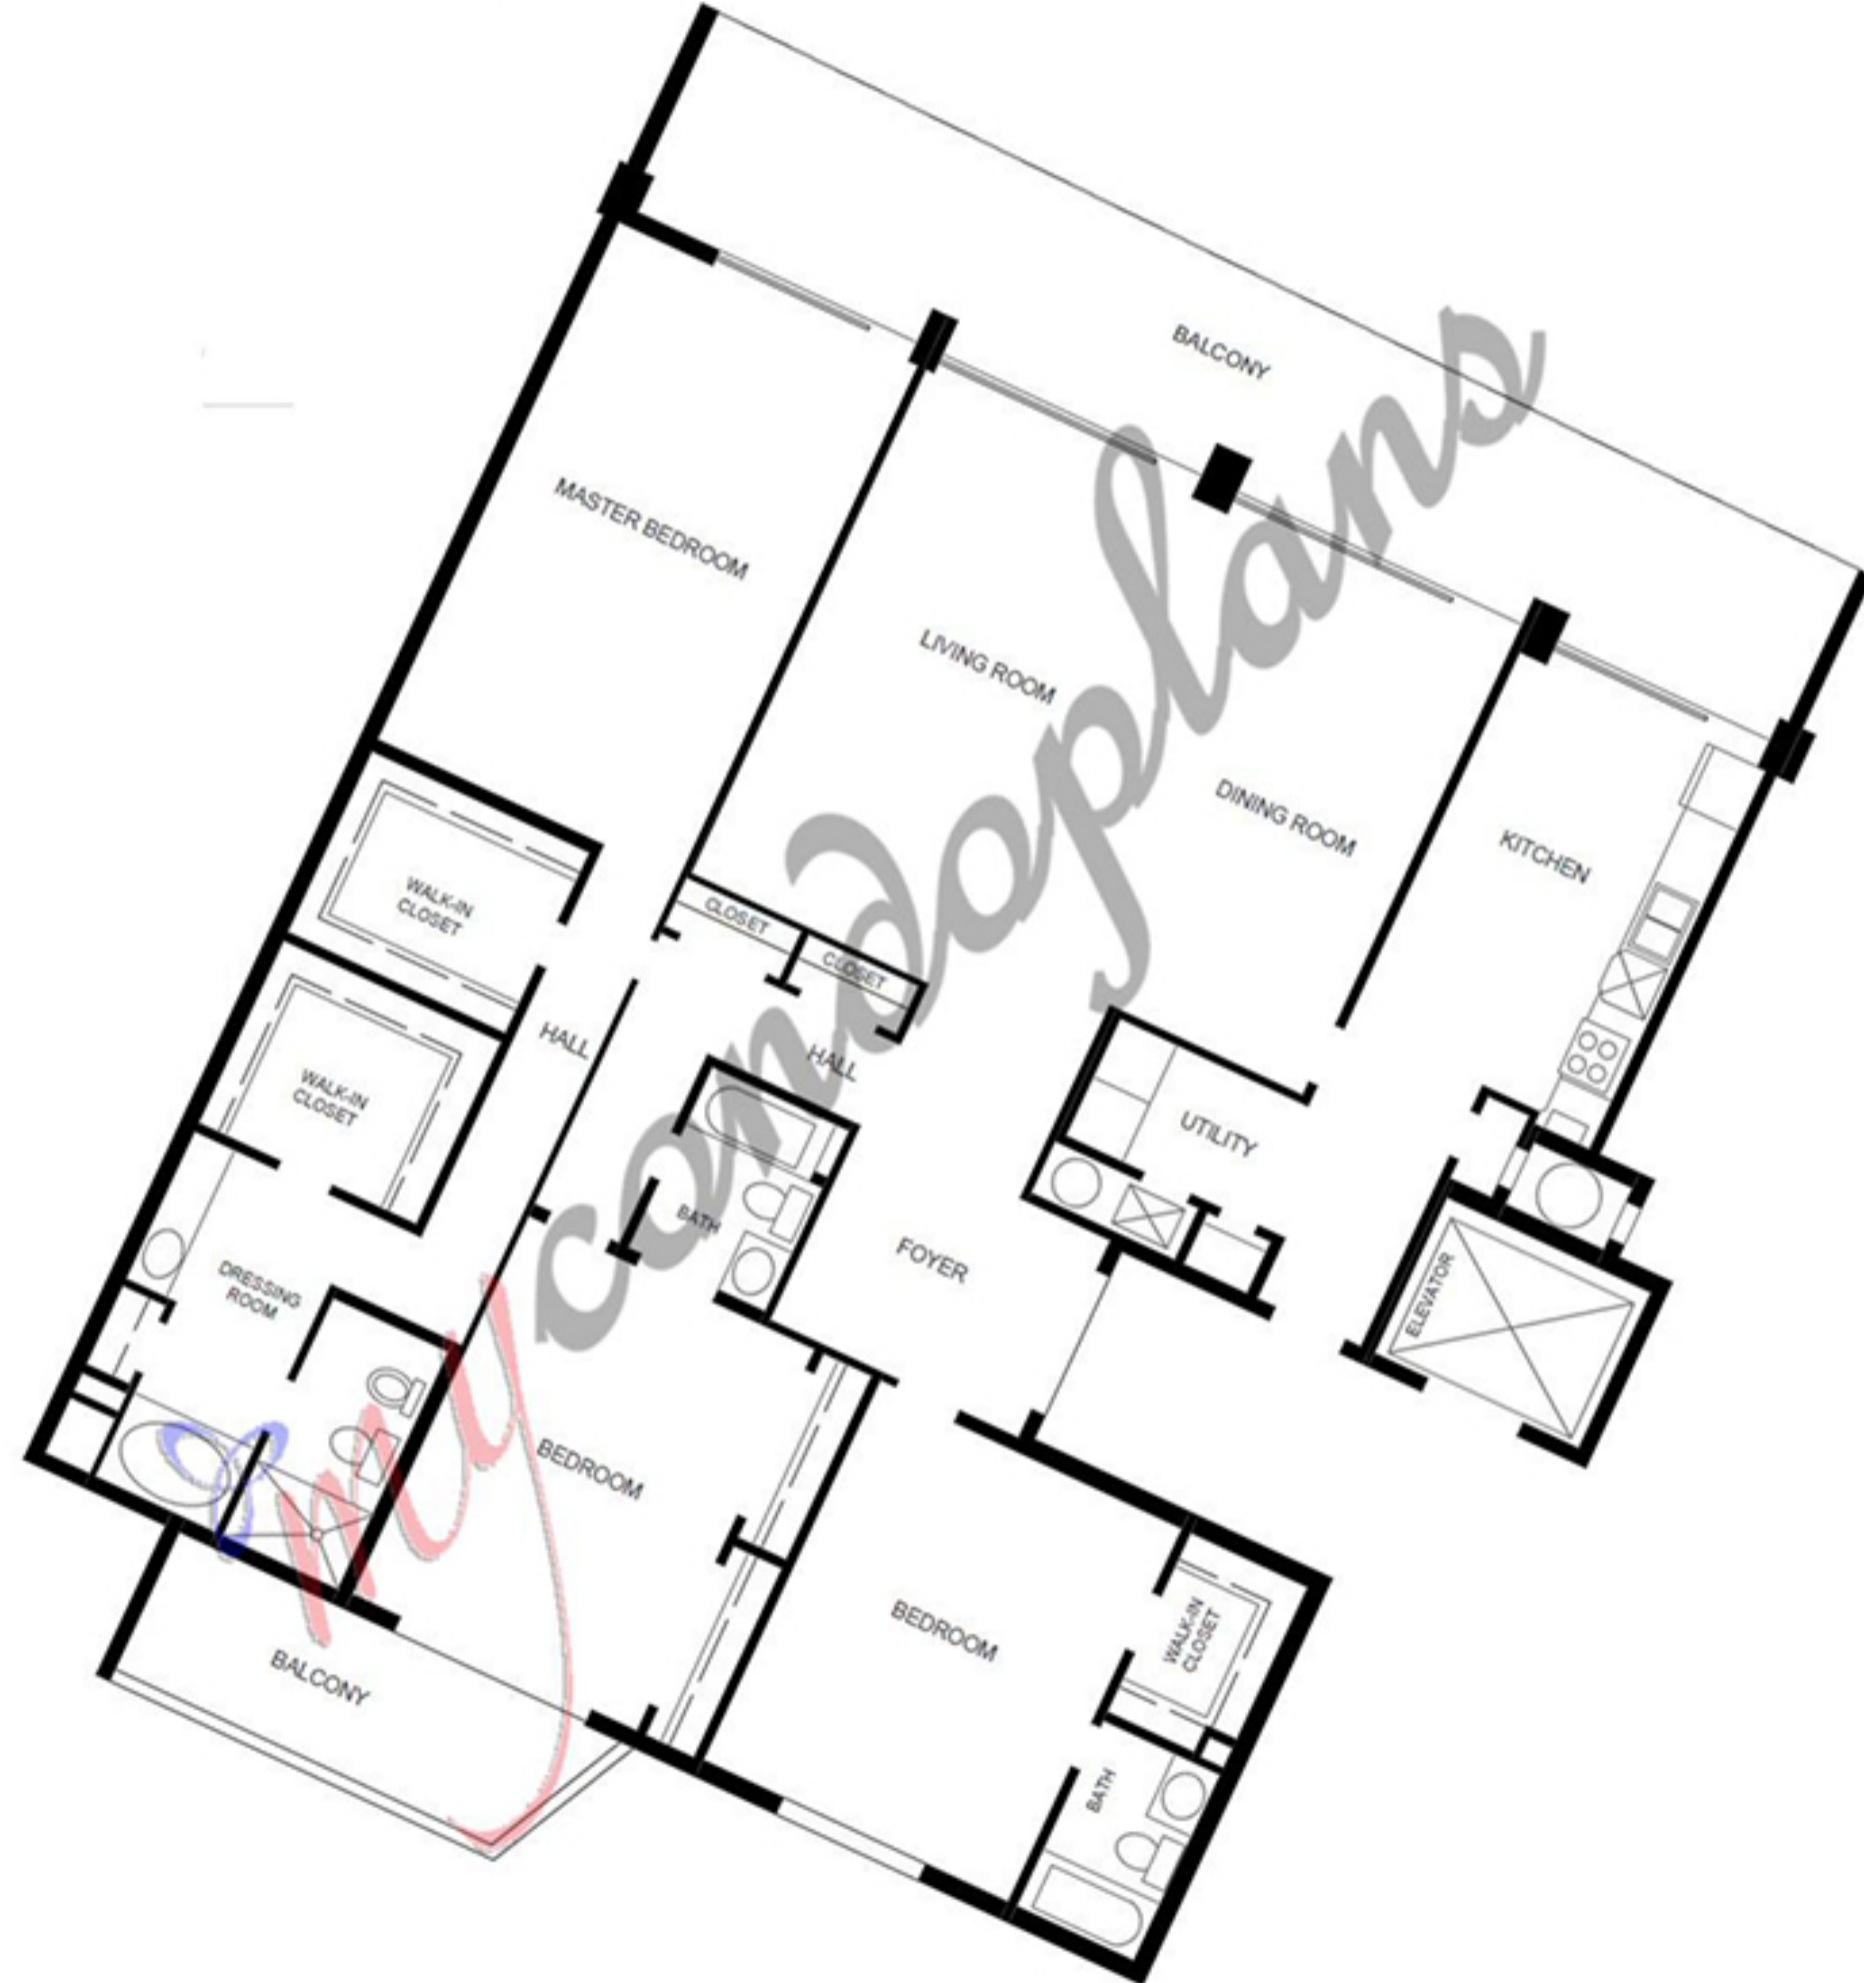

Line CN
 Floors 3 to 11
 3 Bedrooms - 3 Bathrooms
 Living area 2 366 SqF - 220 SqM

CASA DEL MAR

Grapetree Dr

mycondoplans

Not to scale - All dimensions are approximate