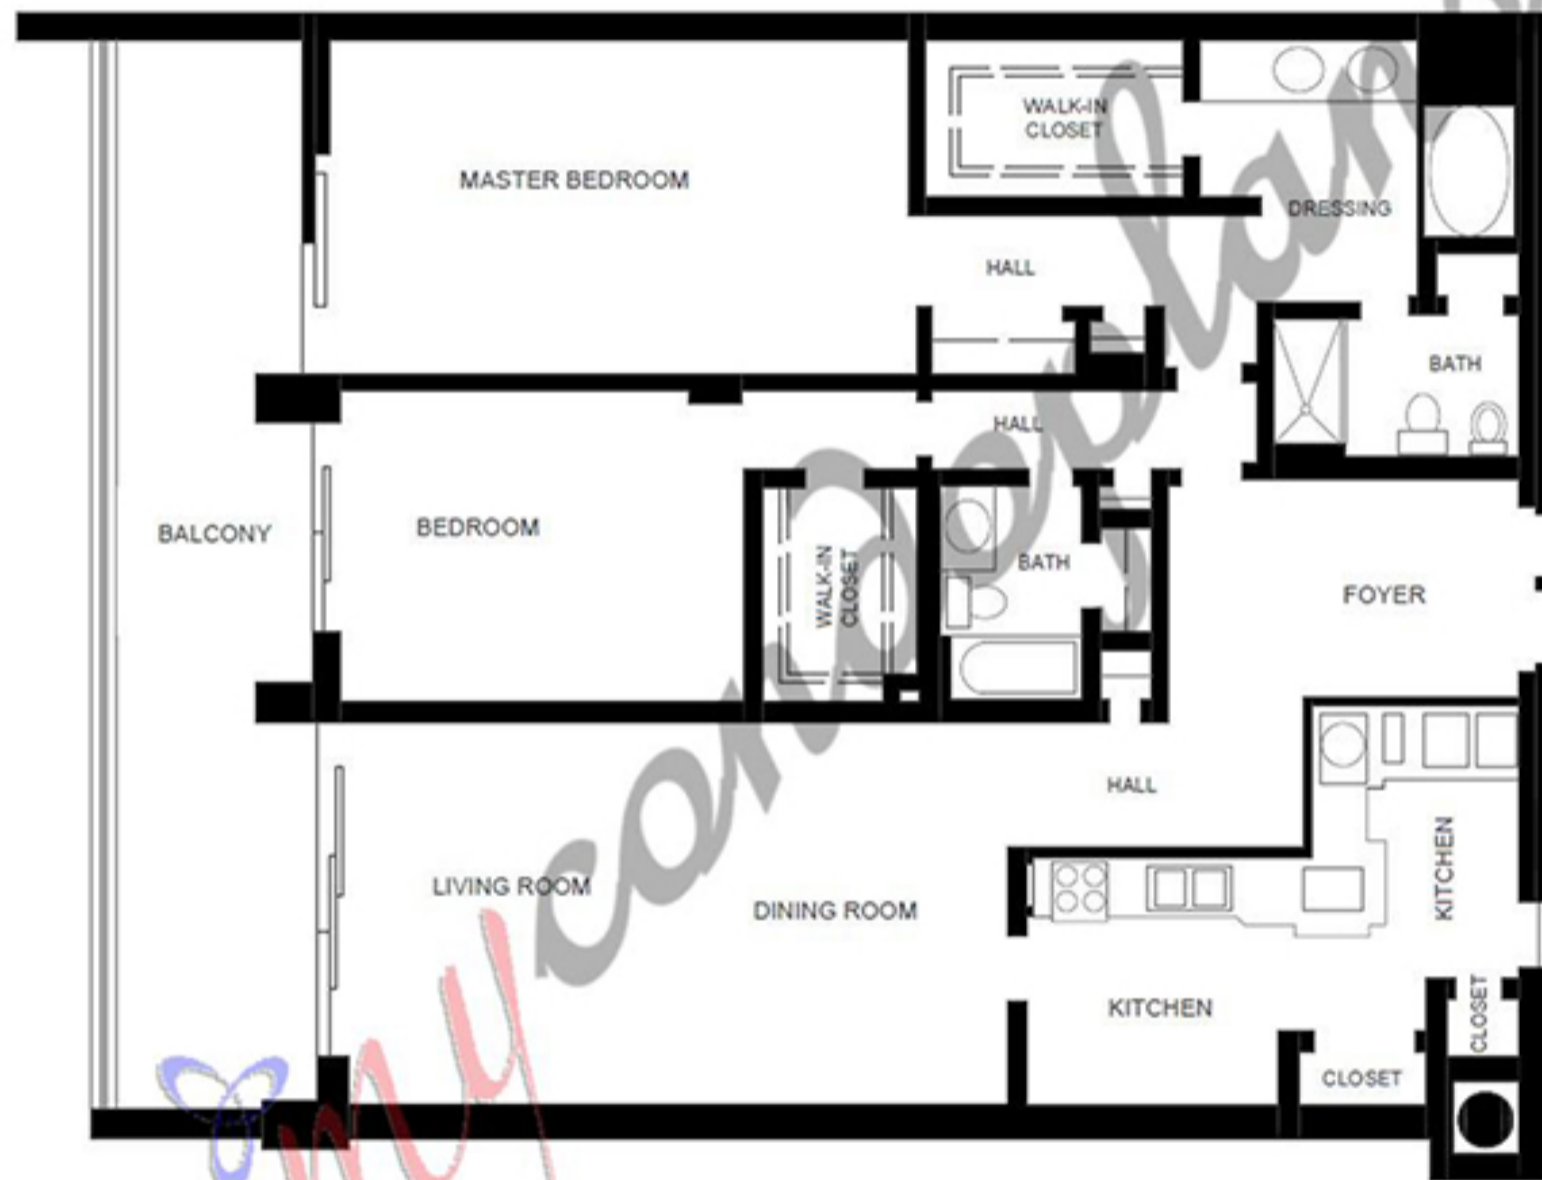

Line FS  
Floors 3 to 11

Line GN  
Floors 3 to 10

2 Bedrooms - 2 Bathrooms  
Living area 1 670 SqF - 155 SqM

### CASA DEL MAR

Grapetree Dr

Not to scale - All dimensions are approximate