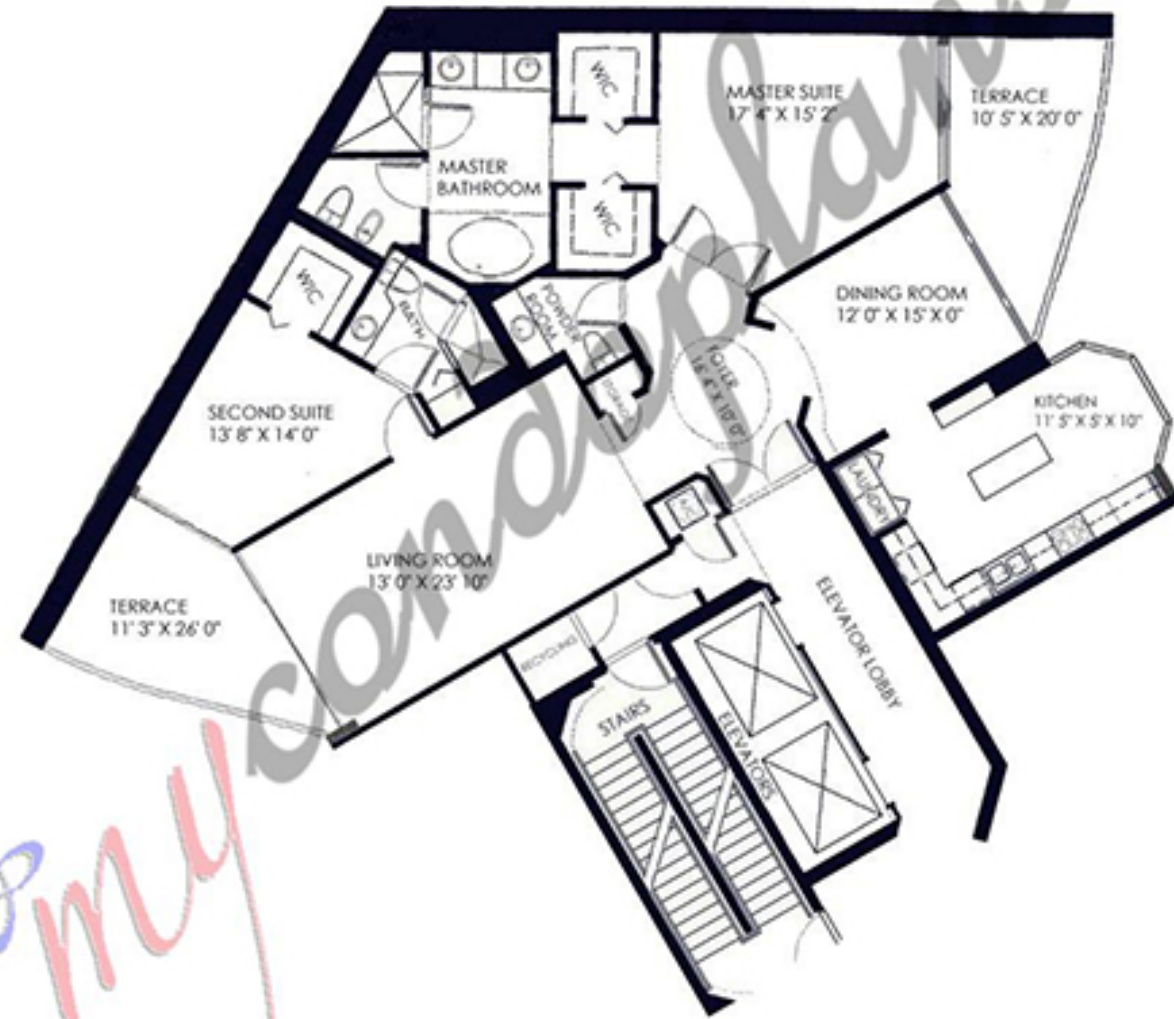

PORTOFINO SOUTH BEACH

UNIT 02 DD

FLOORS 10 -28

3 bedrooms
2,5 bathrooms

Living area 2 040 SqF 190 SqM
Balconies 293 SqF 27 SqM

SOUTH POINTE DRIVE

SOUTH POINTE PARK

SOUTH POINTE
TOWERS

BISCAYNE BAY