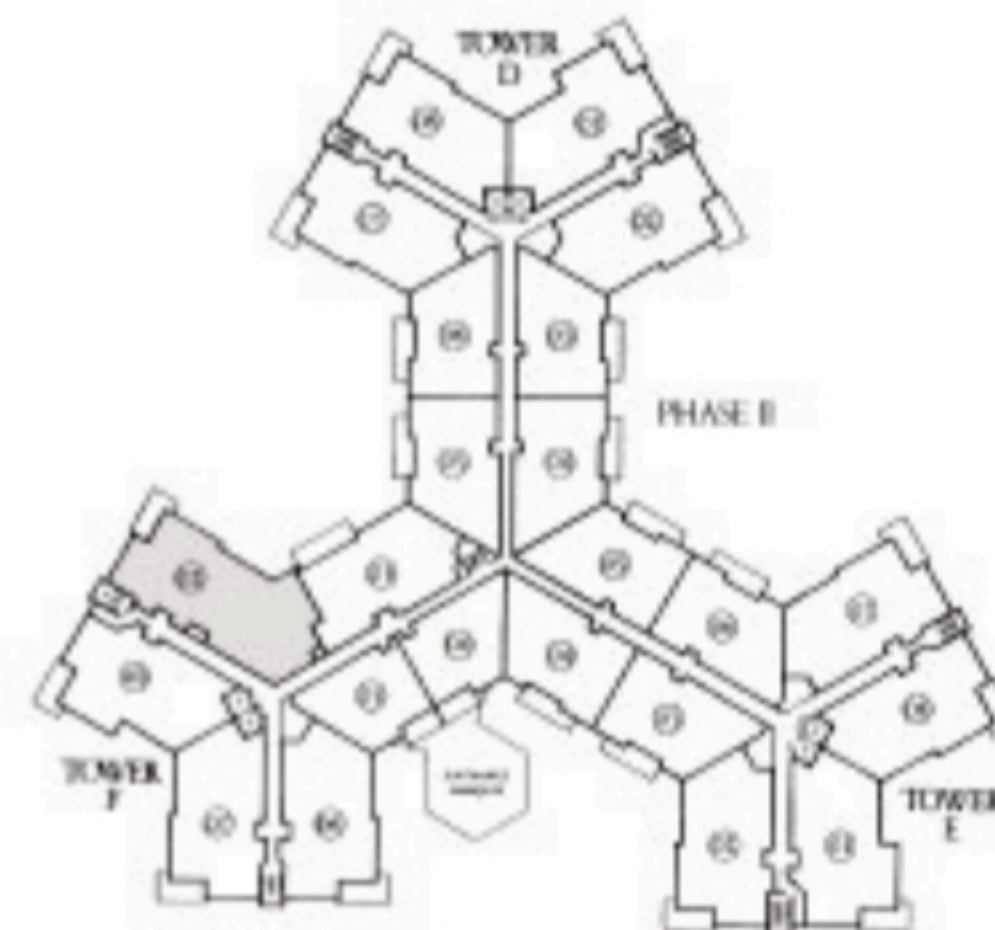

The Sorrento

3-bedroom, 3-bath residence
With 2,534 square feet including
a 132 foot terrace.

Phase II
Tower F - 02