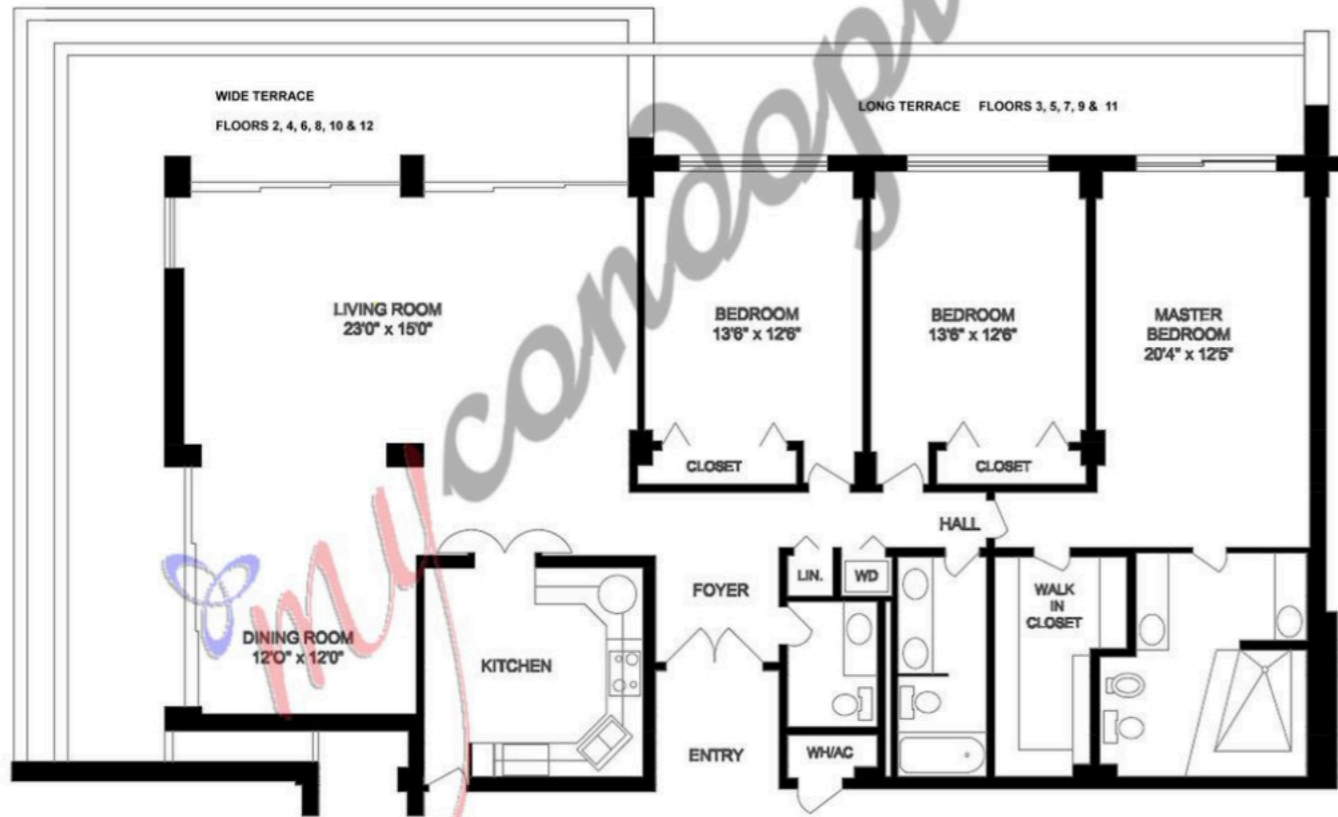

LINE 00 FLOORS 1 - 12

3 BEDROOMS - 2,5 BATHROOMS
LIVING AREA 1 930 SF - 179 SM

Not to scale - All dimensions are approximate