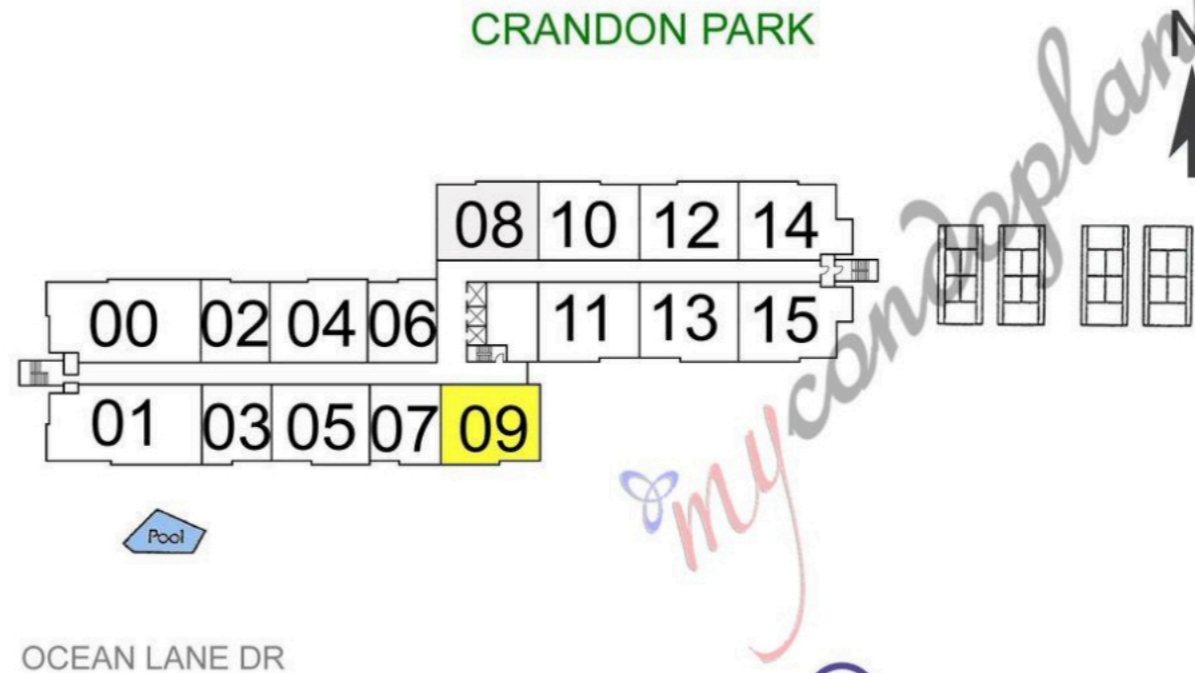

LINE 09

FLOORS 2 - 12

2 BEDROOMS - 2 BATHROOMS  
LIVING AREA 1 260 SF - 117 SM

Not to scale - All dimensions are approximate