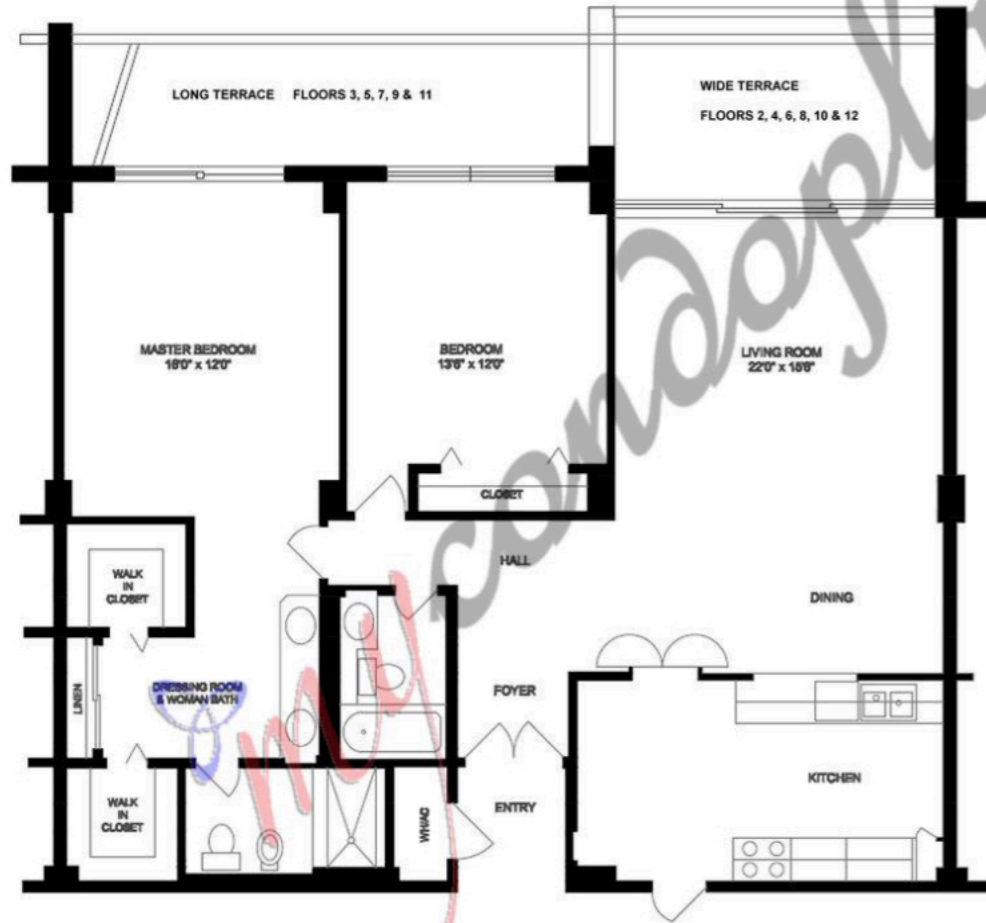

## LINE 10 FLOORS 2 - 12

2 BEDROOMS - 2 BATHROOMS  
LIVING AREA 1 260 SF - 117 SM

Not to scale - All dimensions are approximate