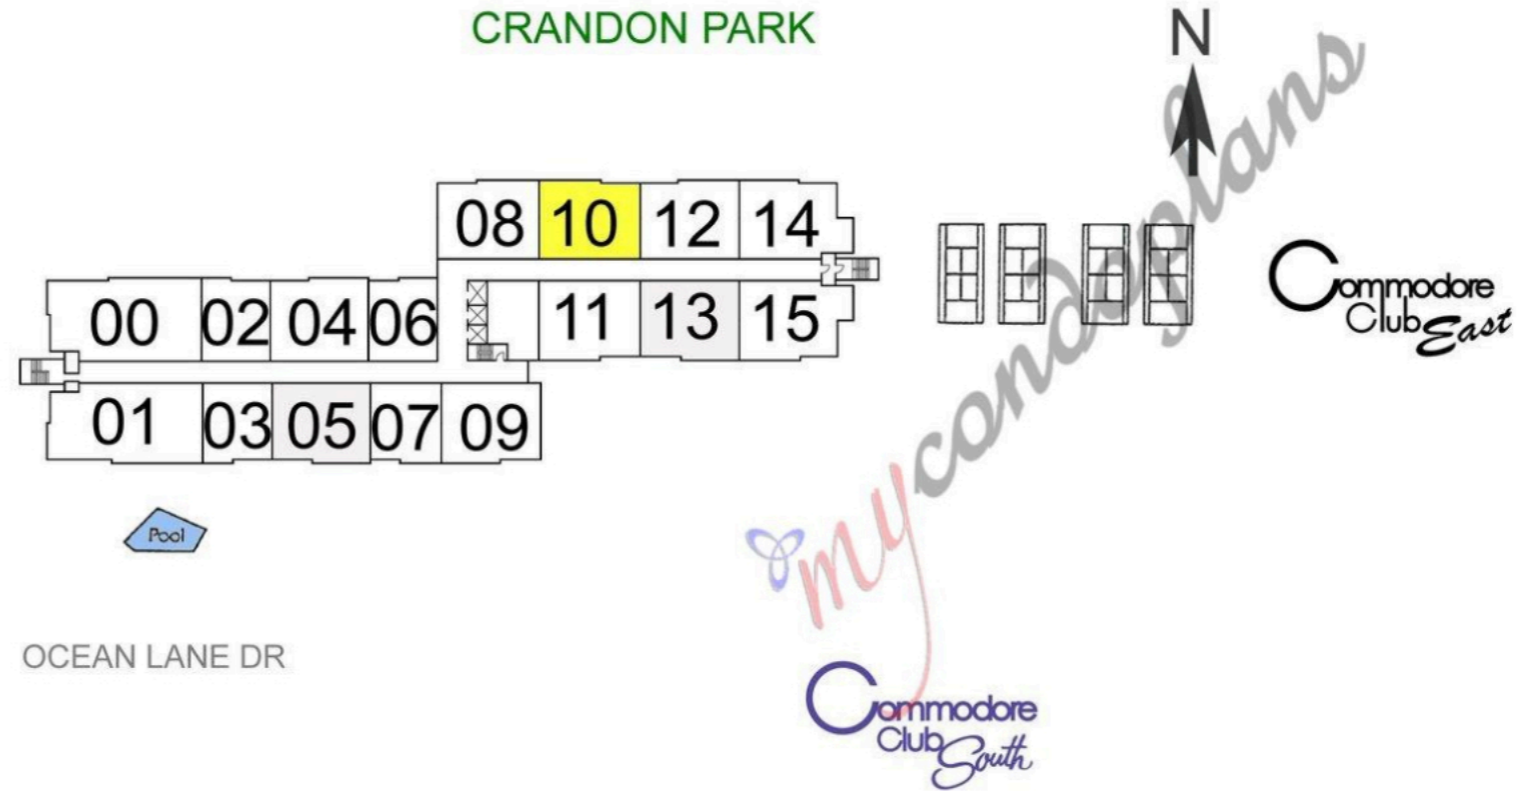

## LINE 10 FLOORS 2 - 12

2 BEDROOMS - 2 BATHROOMS  
LIVING AREA 1 260 SF - 117 SM

Not to scale - All dimensions are approximate