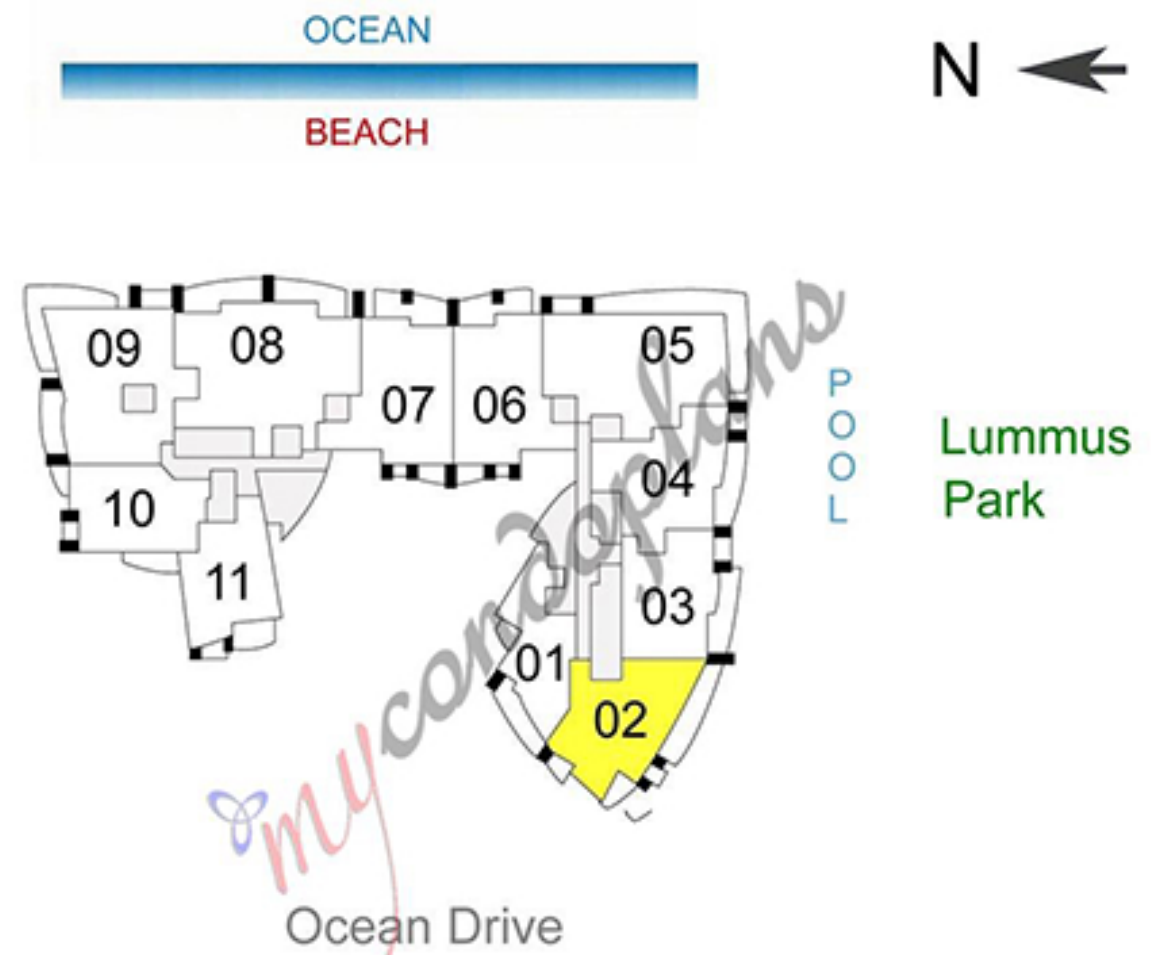

IL VILLAGGIO

# Line 02

Floors 6 to 16 (except 7 & 12)

2 Bedrooms - 2,5 Bathrooms
Interior 1 700 SqF - 168 SqM
Terrace 487 SqF - 45 SqM

15<sup>th</sup> Street

Not to scale - All dimensions are approximate