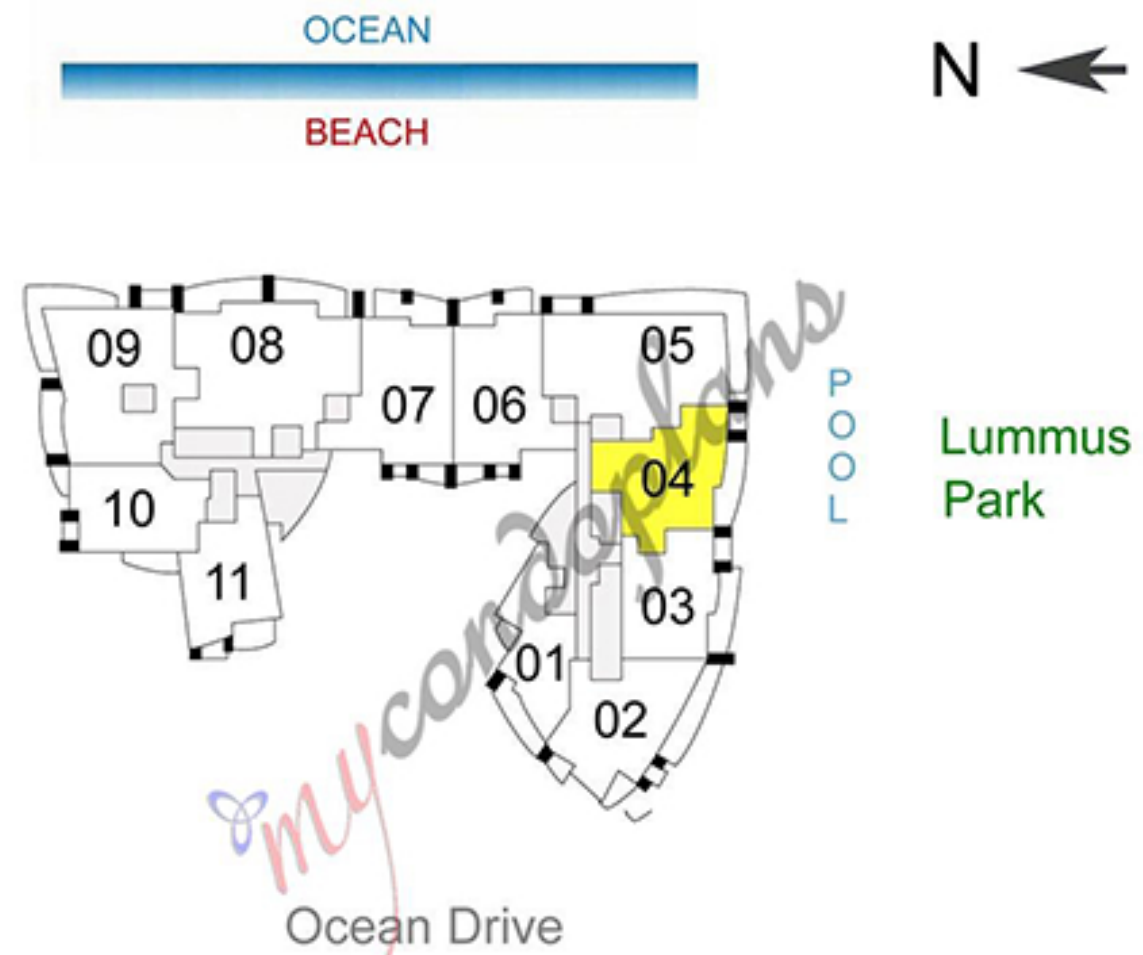

IL VILLAGGIO

Line 04

Floors 6 to 16

2 Bedrooms - 2,5 Bathrooms

Interior 1 660 SqF - 154 SqM

Terrace 282 SqF - 26 SqM

1500 OCEAN DRIVE

Not to scale - All dimensions are approximate