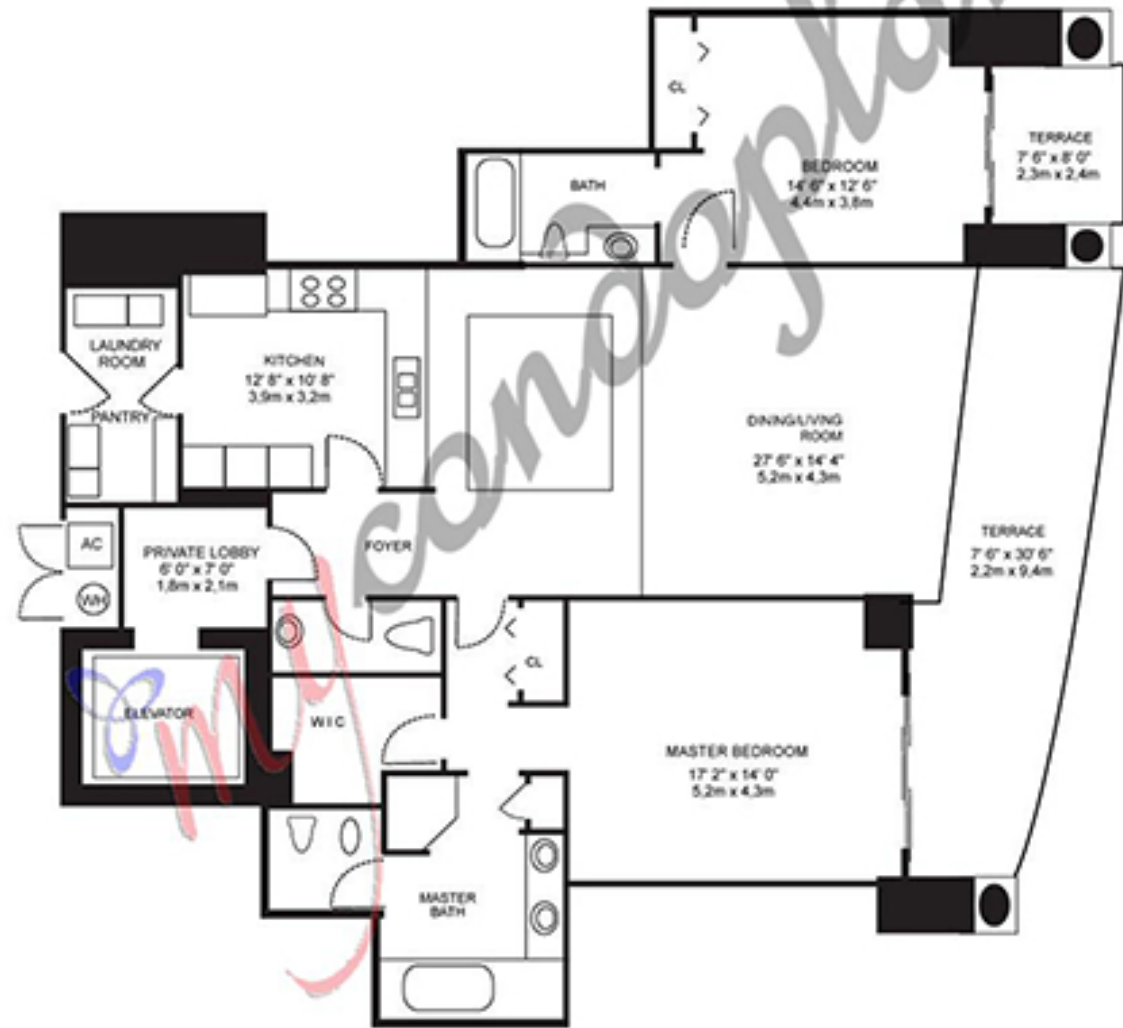

IL VILLAGGIO

Line 04

Floors 6 to 16

2 Bedrooms - 2,5 Bathrooms

Interior 1 660 SqF - 154 SqM

Terrace 282 SqF - 26 SqM

1500 OCEAN DRIVE

Not to scale - All dimensions are approximate