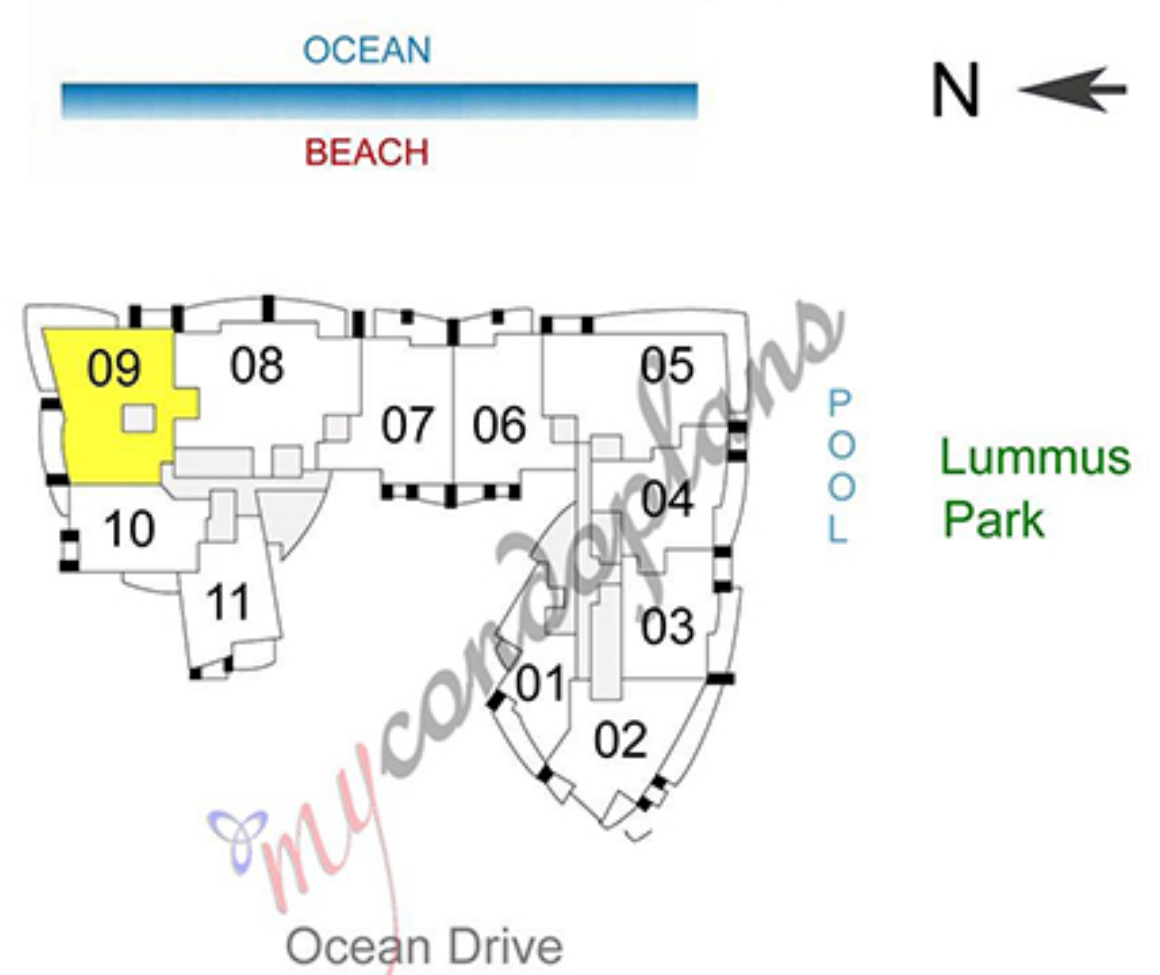

IL VILLAGGIO

# Line 09 Floors 6 to 16

3 Bedrooms - 4,5 Bathrooms  
Interior 2 250 SqF - 209 SqM  
Terrace 556 SqF - 52 SqM

1500 OCEAN DRIVE

15<sup>th</sup> Street

Not to scale - All dimensions are approximate