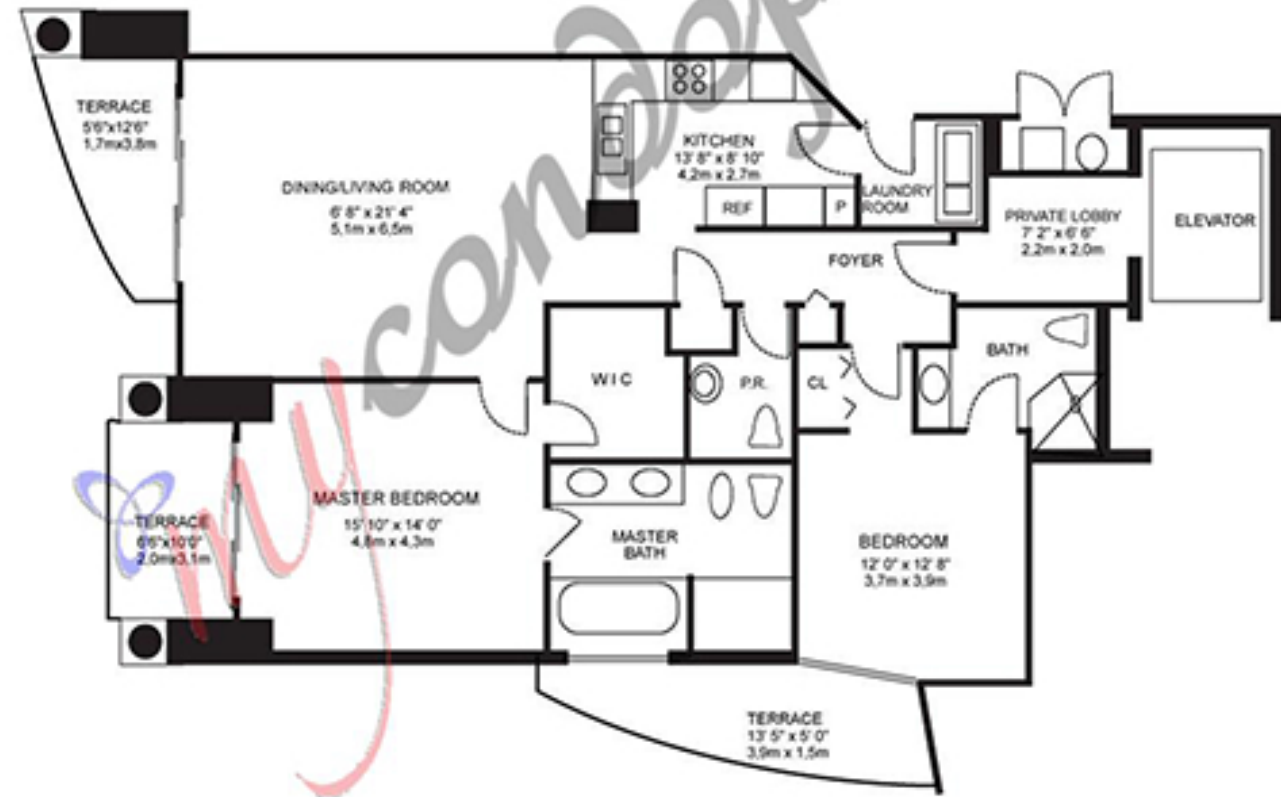

IL VILLAGGIO

Line 10
Floors 5 to 16

2 Bedrooms - 2,5 Bathrooms
Interior 1 450 SqF - 135 SqM
Terrace 226 SqF - 21 SqM

1500
OCEAN DRIVE

15th Street

Ocean Drive

Not to scale - All dimensions are approximate