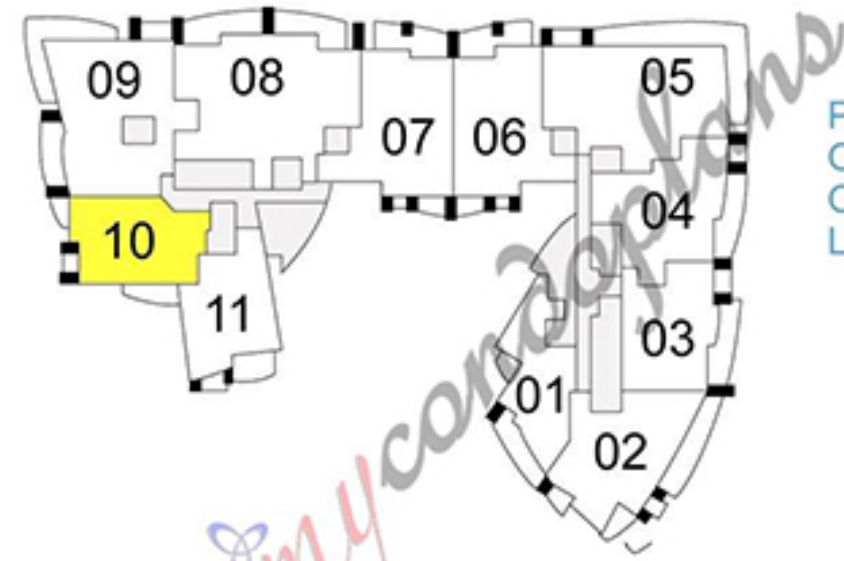

IL VILLAGGIO

Line 10
Floors 5 to 16

2 Bedrooms - 2,5 Bathrooms
Interior 1 450 SqF - 135 SqM
Terrace 226 SqF - 21 SqM

1500
OCEAN DRIVE

15th Street

Ocean Drive

Not to scale - All dimensions are approximate