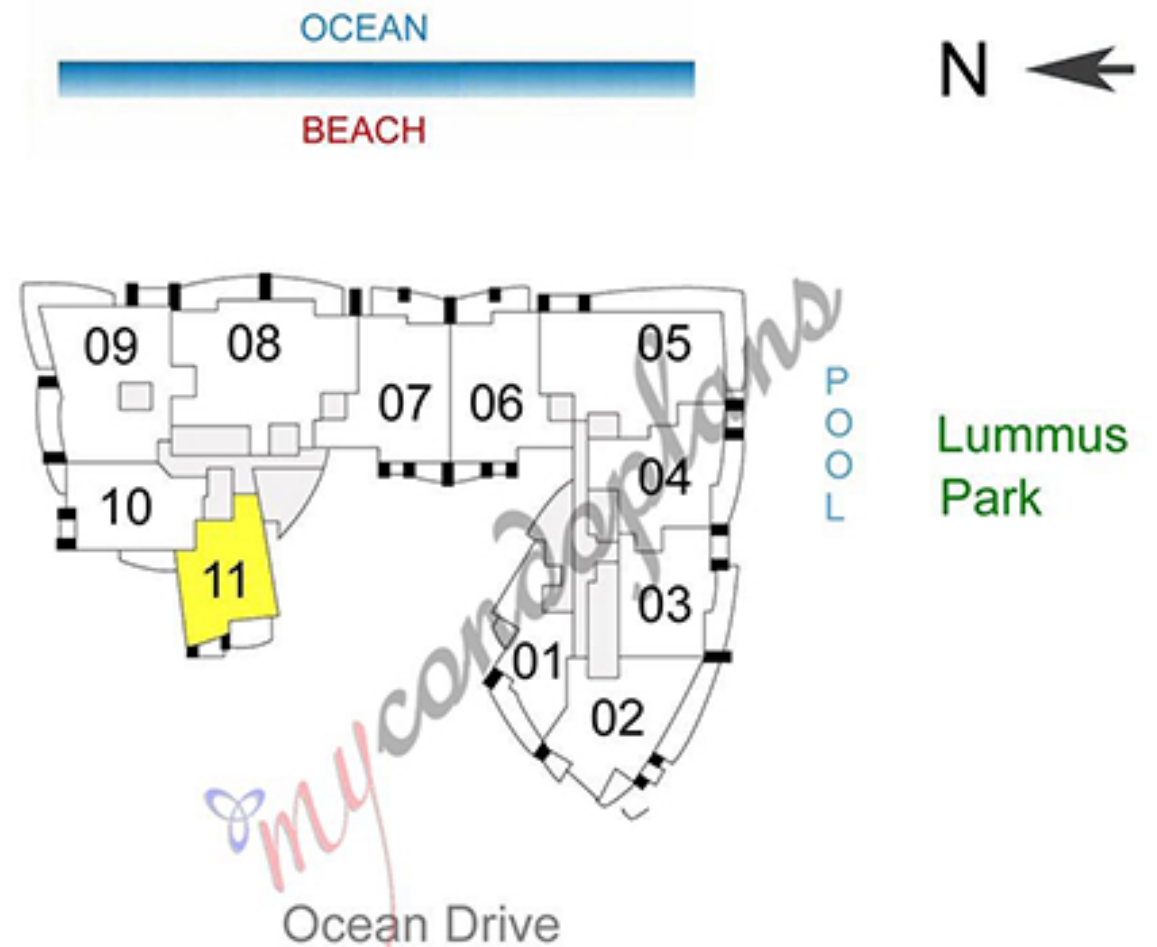

IL VILLAGGIO

Line 11 Floors 5 to 16

1 Bedroom - Den - 2 Bathrooms
Interior 1 370 SqF - 127 SqM
Terrace 196 SqF - 18 SqM

1500
OCEAN DRIVE

15th Street

Not to scale - All dimensions are approximate