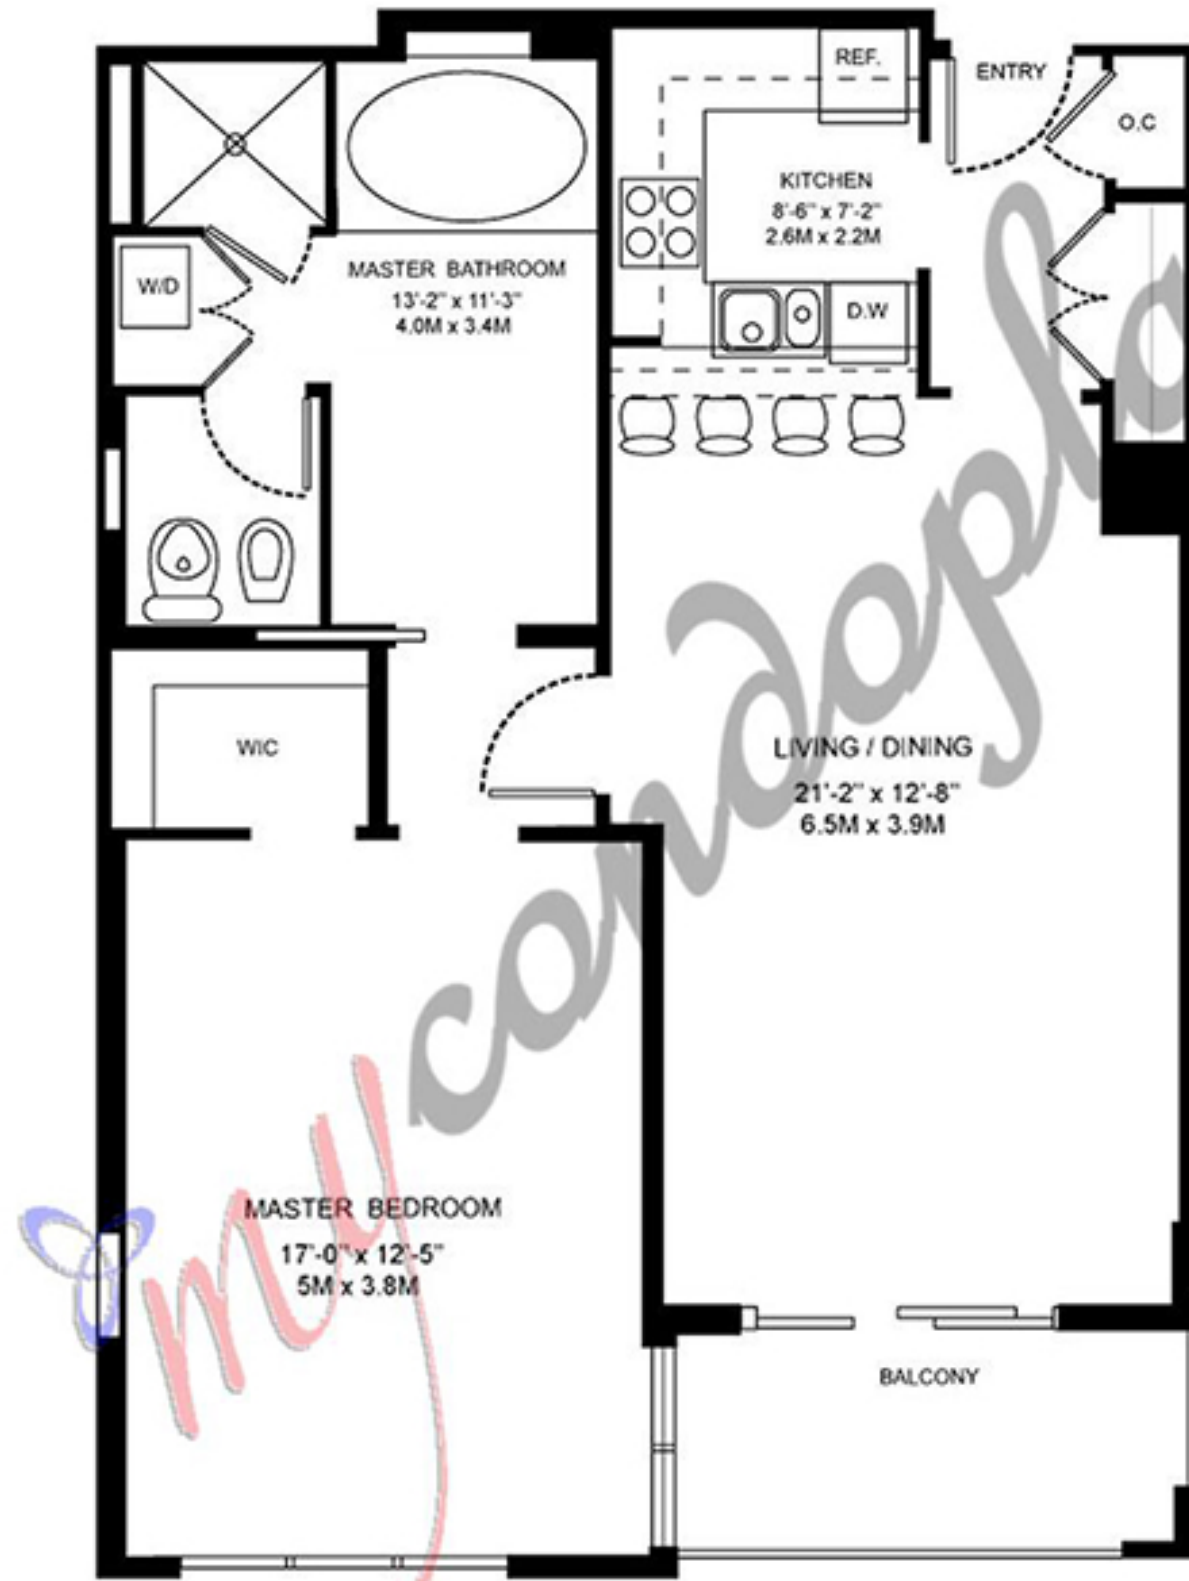

Line 03 Suite A Floors 2 - 8

1 Bedroom - 1 Bathroom
Living area 849 SqF - 79 SqM

GRAND BAY DRIVE

BEACH
OCEAN

THE SANDS