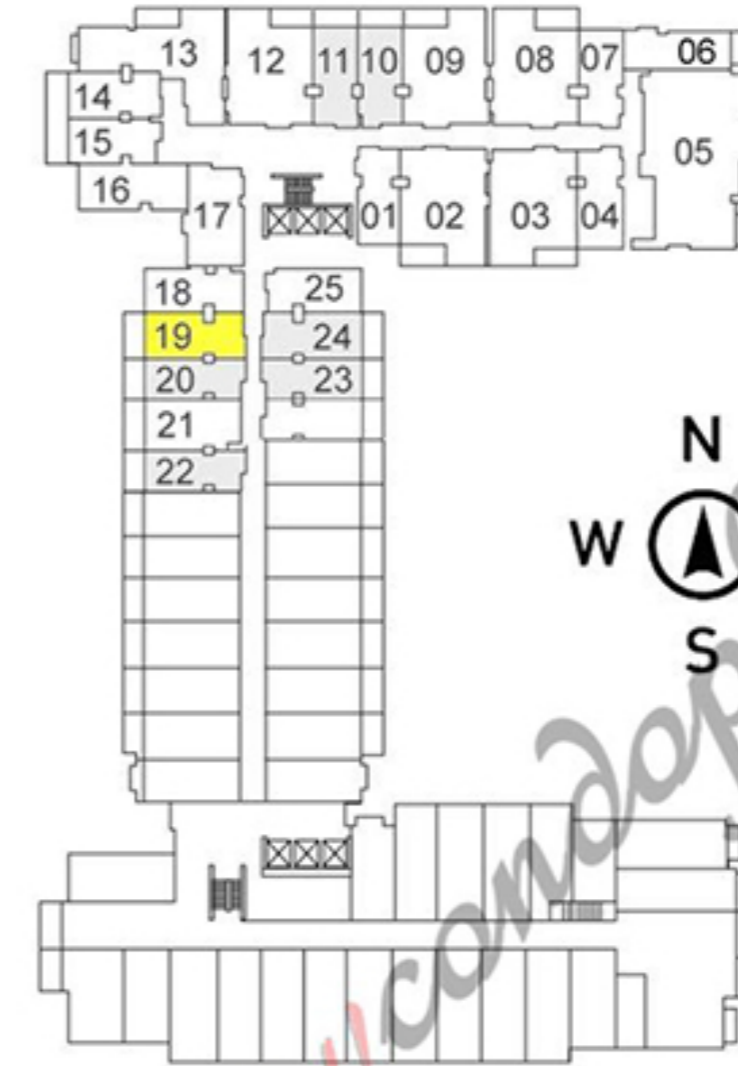

Line 19 LOCKOUT 1 Floors 7 - 12

Studio
Living area 376 SqF - 35 SqM

GRAND BAY DRIVE

THE SANDS