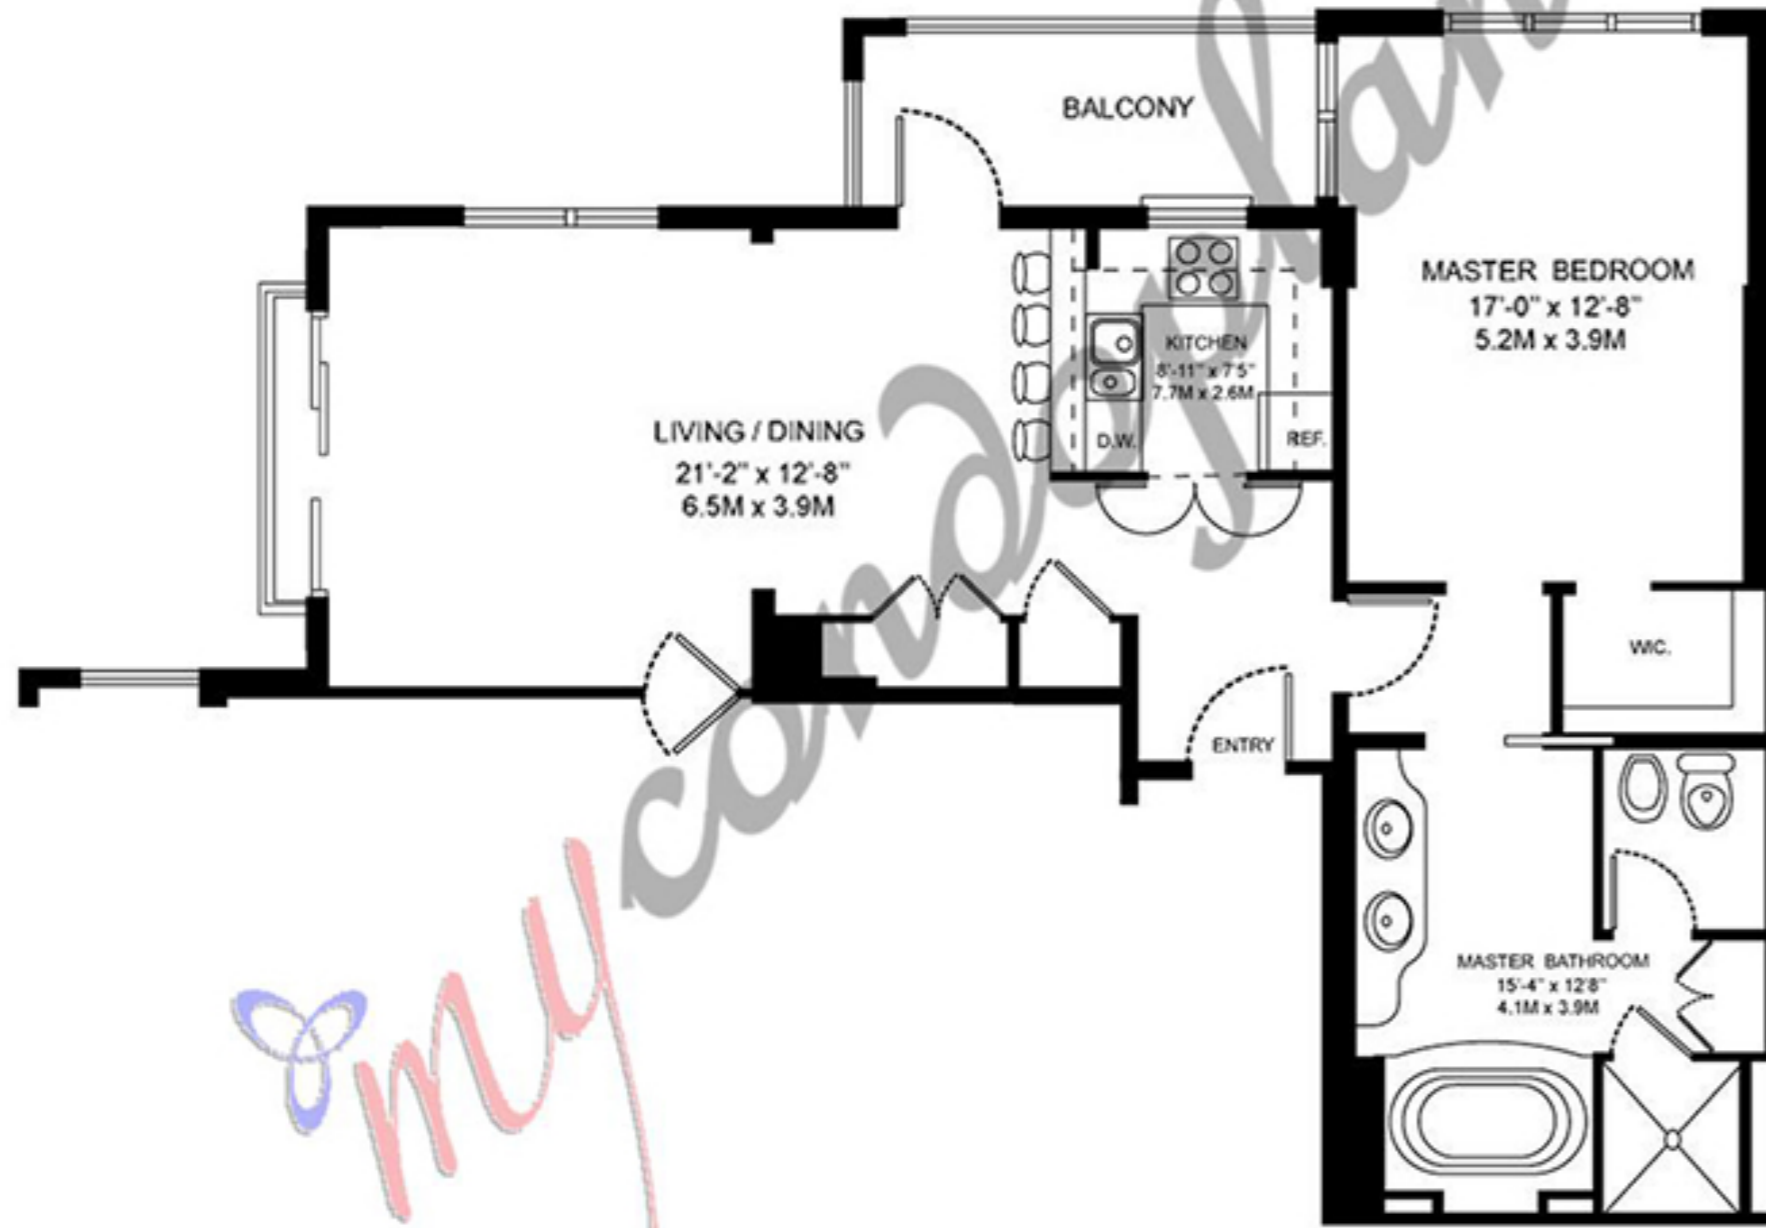

Line 13 suite C Floors 2 - 8

1 Bedroom - 1 Bathroom
Living area 893 SqF - 83 SqM

GRAND BAY DRIVE

THE SANDS