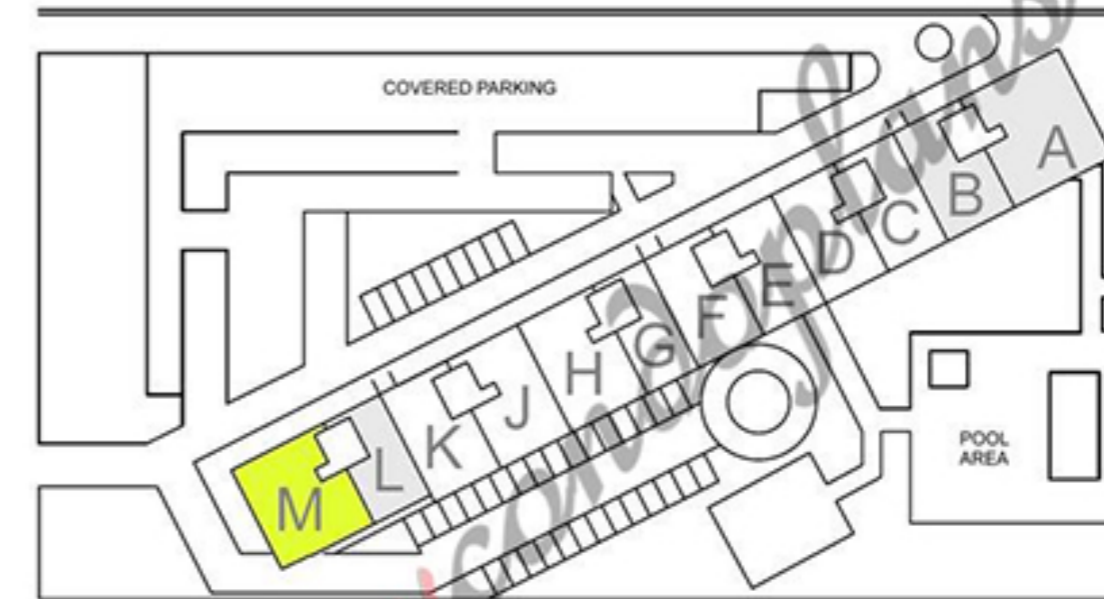

Unit M

Floors 2 to 11

2 Bedrooms - Den Convertible - 2,5 Bathrooms
Living area 1 772 SqF - 165 SqM

BAHIA MAR
CONDOMINIUM OF KEY BISCAYNE

E ENID DRIVE

OCEAN CLUB
KEY BISCAYNE