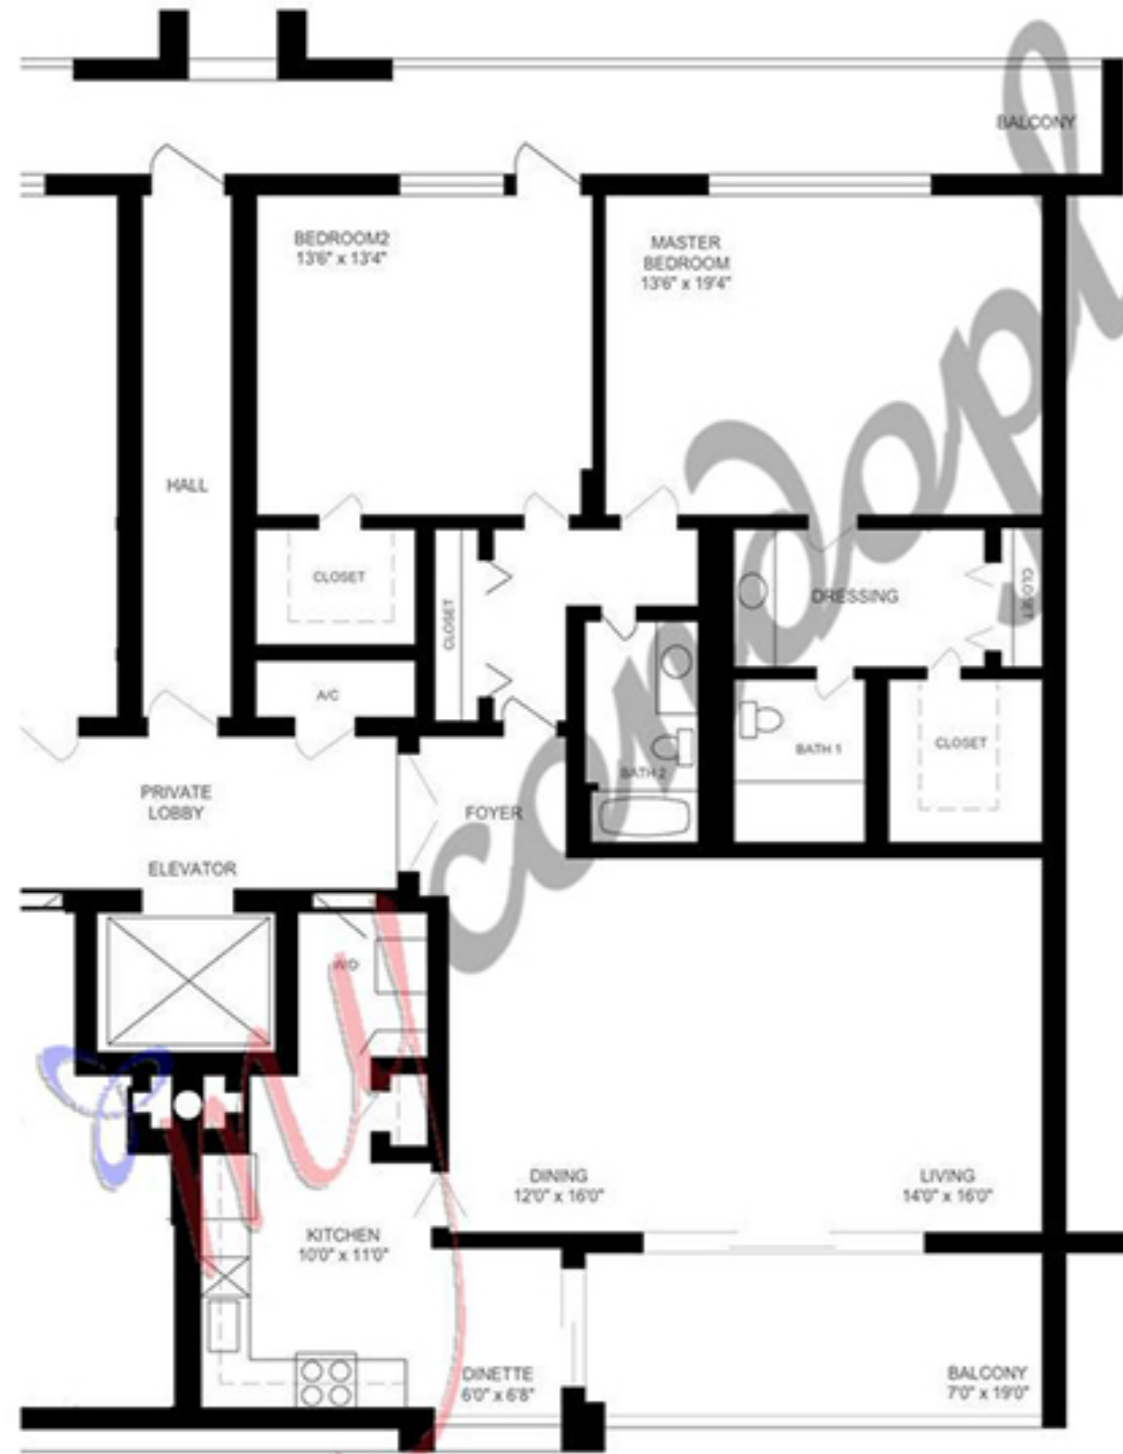

Units C - E - G - J

Floors 2 to 11

2 Bedrooms - 2 Bathrooms
Living area 1 496 SqF - 139 SqM

BAHIA MAR
CONDOMINIUM OF KEY BISCAYNE

E ENID DRIVE

OCEAN CLUB
KEY BISCAYNE