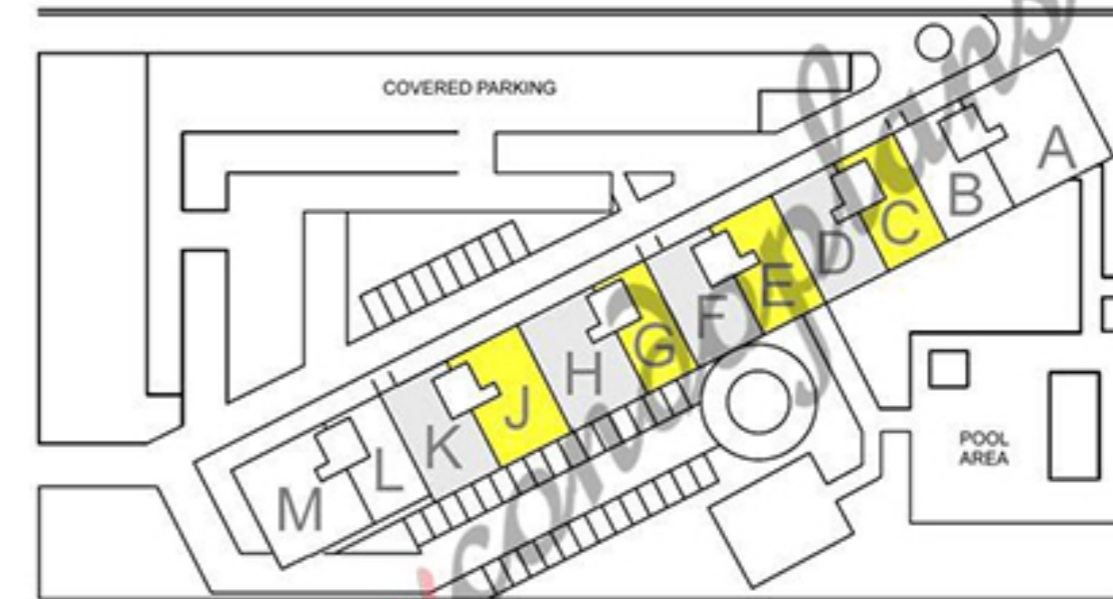

Units C - E - G - J

Floors 2 to 11

2 Bedrooms - 2 Bathrooms
Living area 1 496 SqF - 139 SqM

BAHIA MAR
CONDOMINIUM OF KEY BISCAYNE

E ENID DRIVE

OCEAN CLUB
KEY BISCAYNE