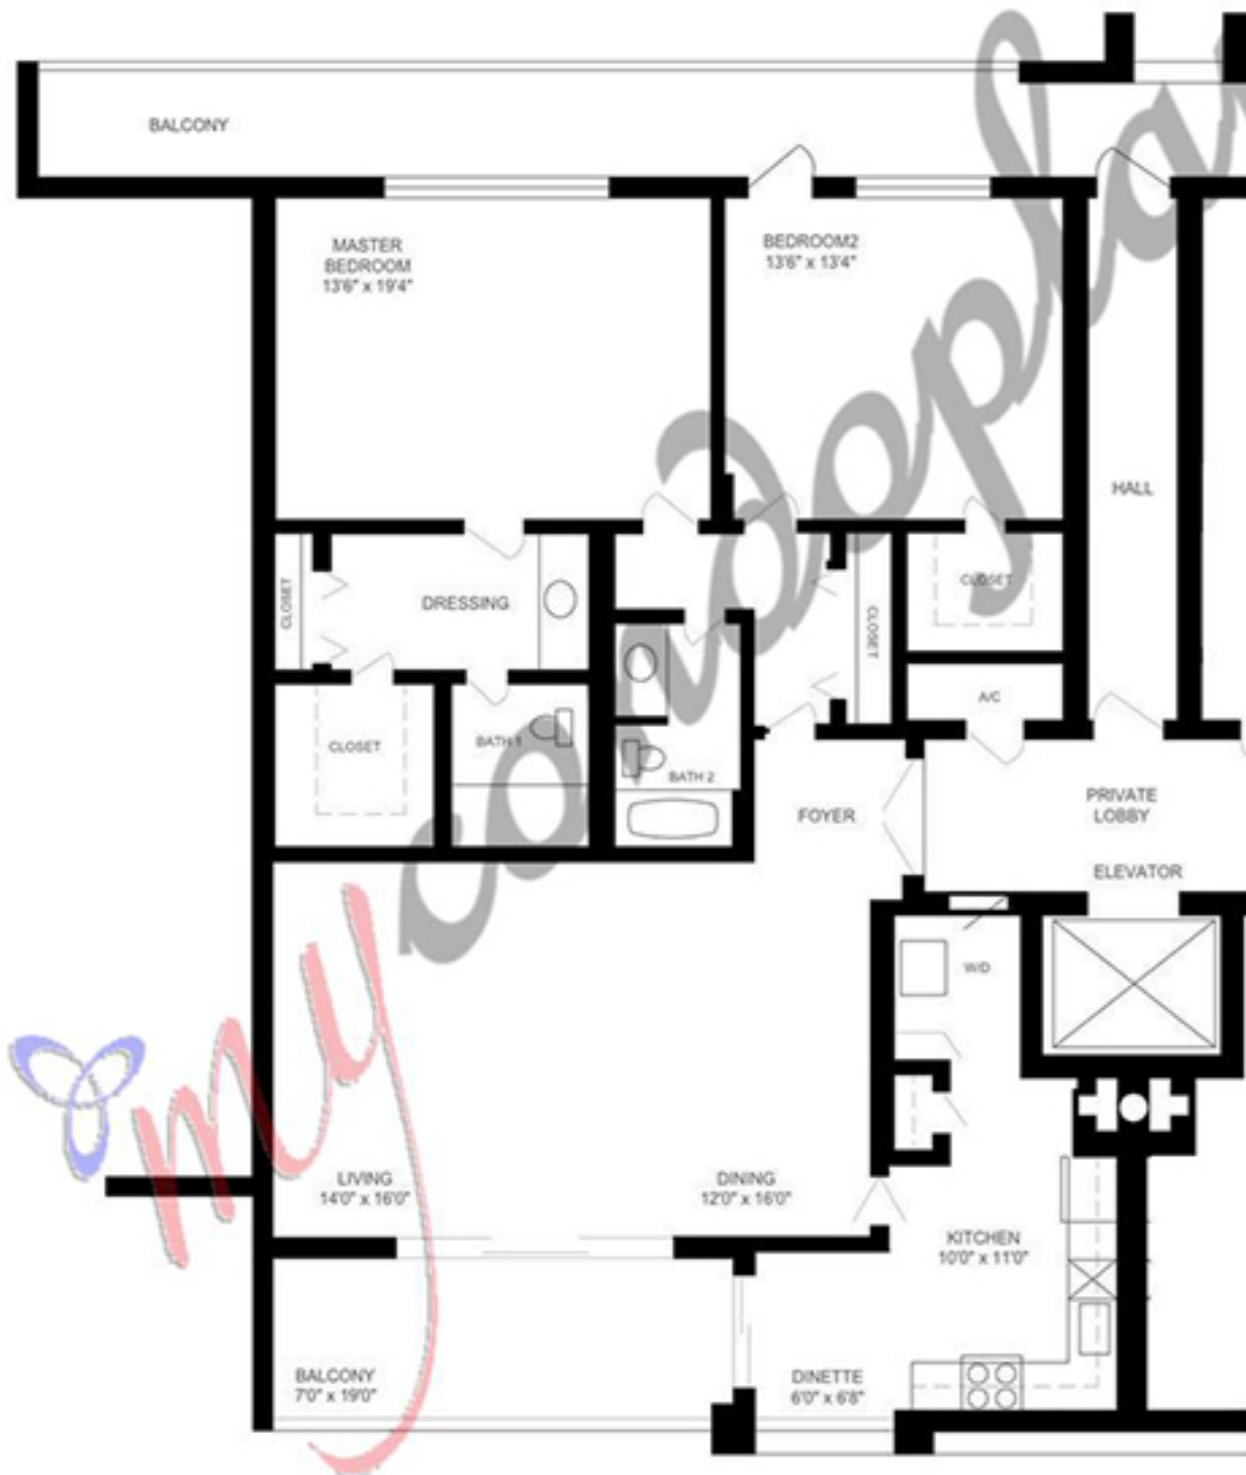

Units D - F - H & K

Floors 2 to 11

2 Bedrooms - 2 Bathrooms
Living area 1 496 SqF - 139 SqM

BAHIA MAR
CONDOMINIUM OF KEY BISCAYNE

E ENID DRIVE

OCEAN CLUB
KEY BISCAYNE