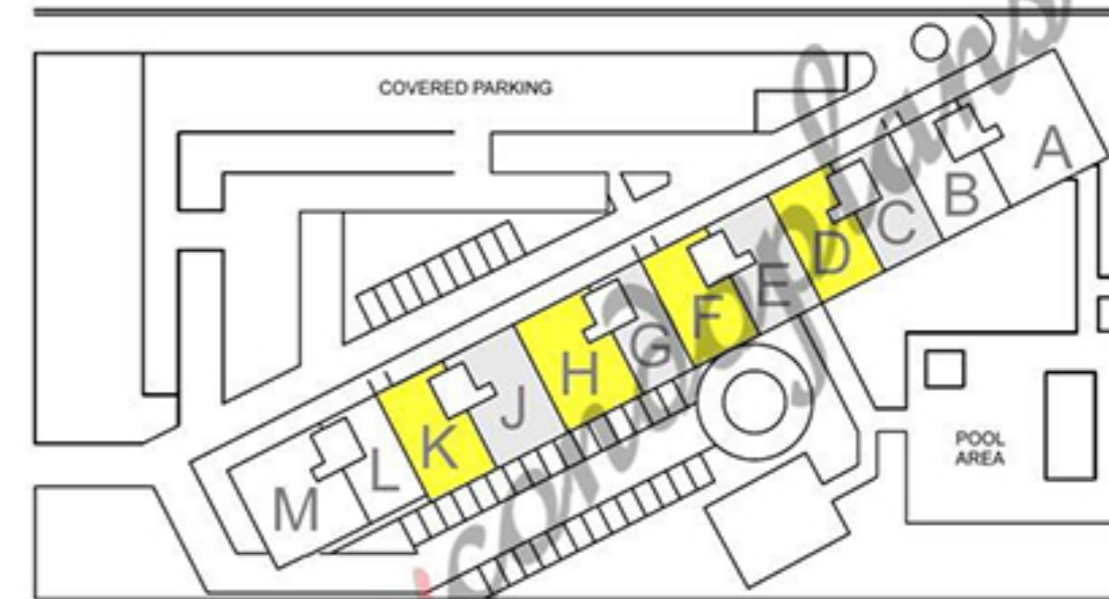

Units D - F - H & K

Floors 2 to 11

2 Bedrooms - 2 Bathrooms
Living area 1 496 SqF - 139 SqM

BAHIA MAR
CONDOMINIUM OF KEY BISCAYNE

E ENID DRIVE

OCEAN CLUB
KEY BISCAYNE