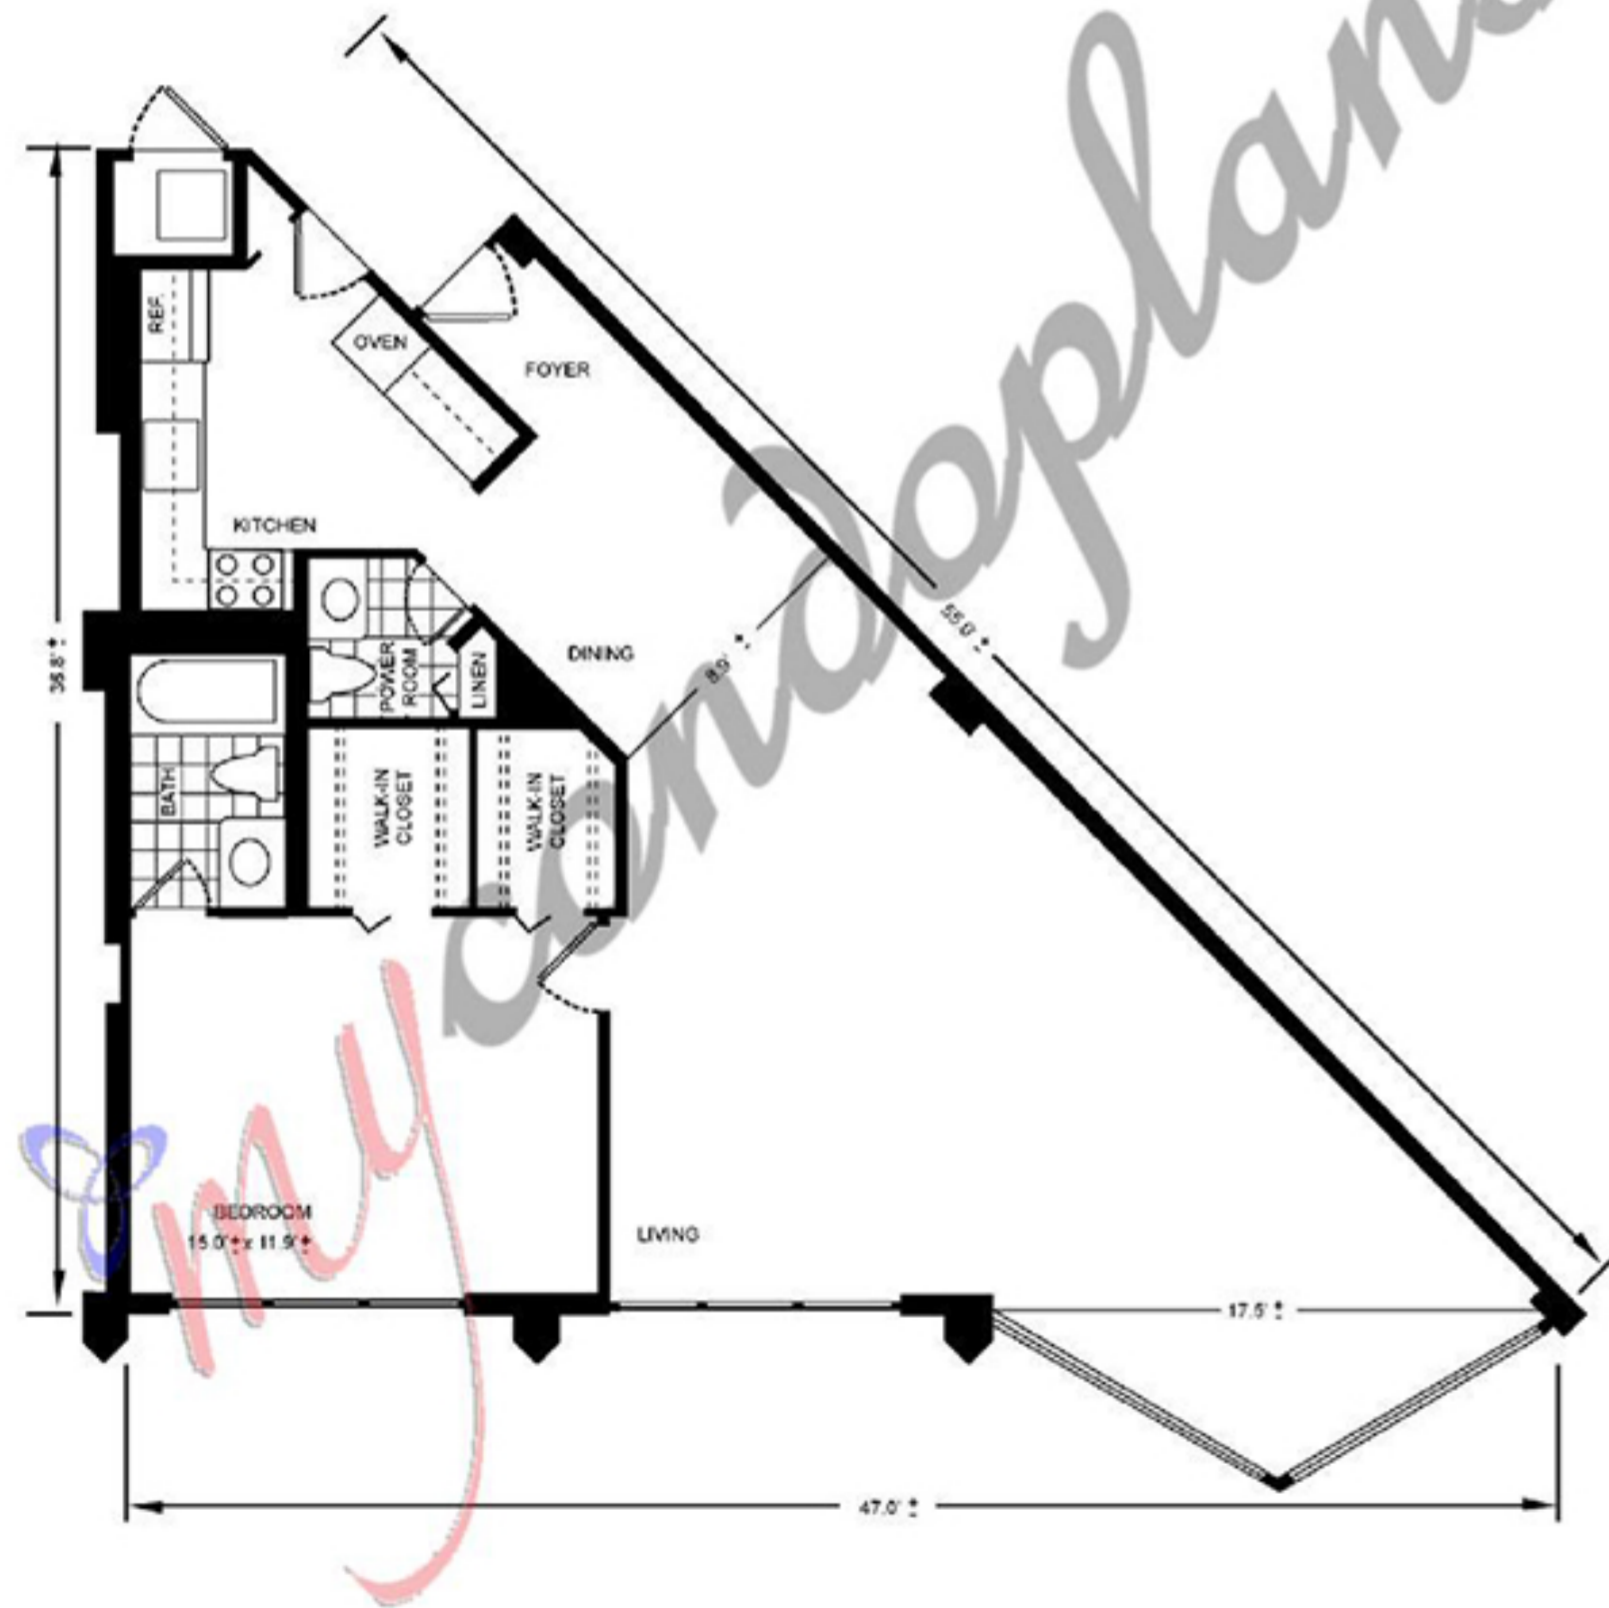

TOWER 1

LINE 01

FLOORS 4 - 20 (except 12, 18 & 19)

1 BEDROOM - 1 BATHROOM
LIVING AREA 990 SF - 92 SM

SE 8th St (to Brickell Key)

BRICKELL KEY DR

BISCAYNE BAY