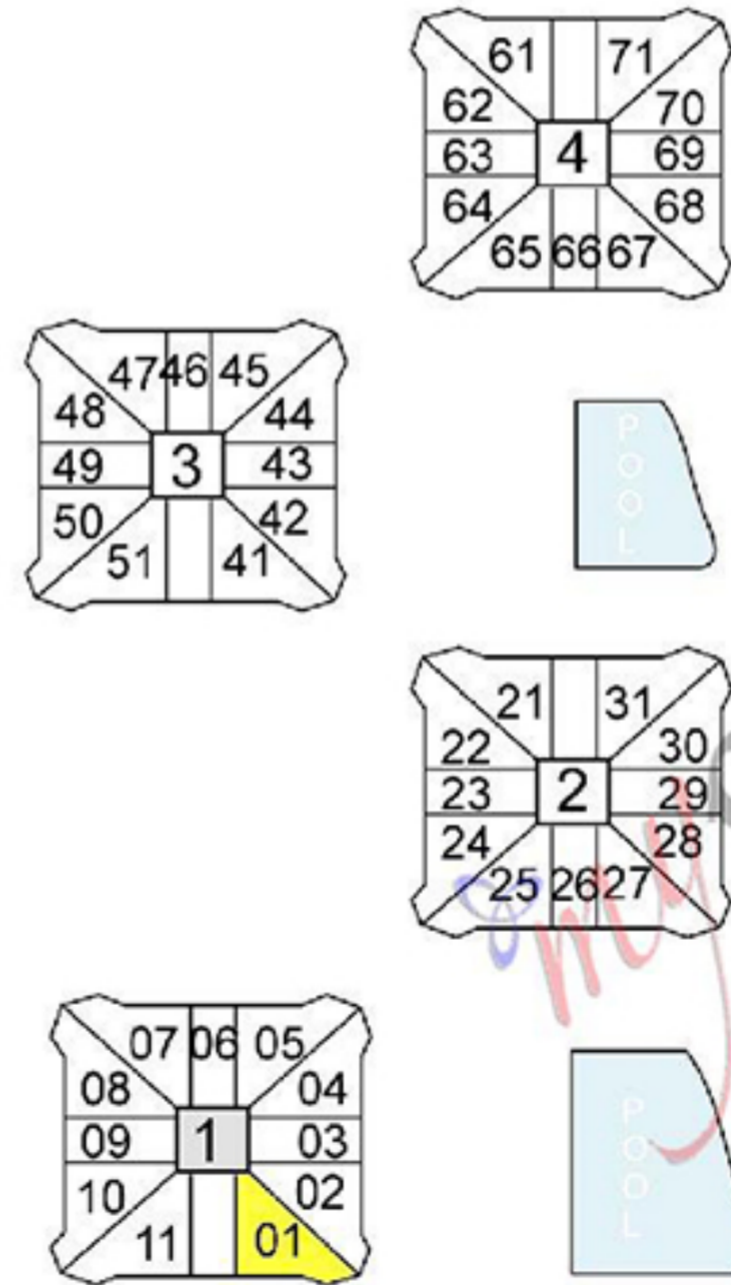

TOWER 1

LINE 01

FLOORS 4 - 20 (except 12, 18 & 19)

1 BEDROOM - 1 BATHROOM
LIVING AREA 990 SF - 92 SM

SE 8th St (to Brickell Key)

BRICKELL KEY DR

BISCAYNE BAY