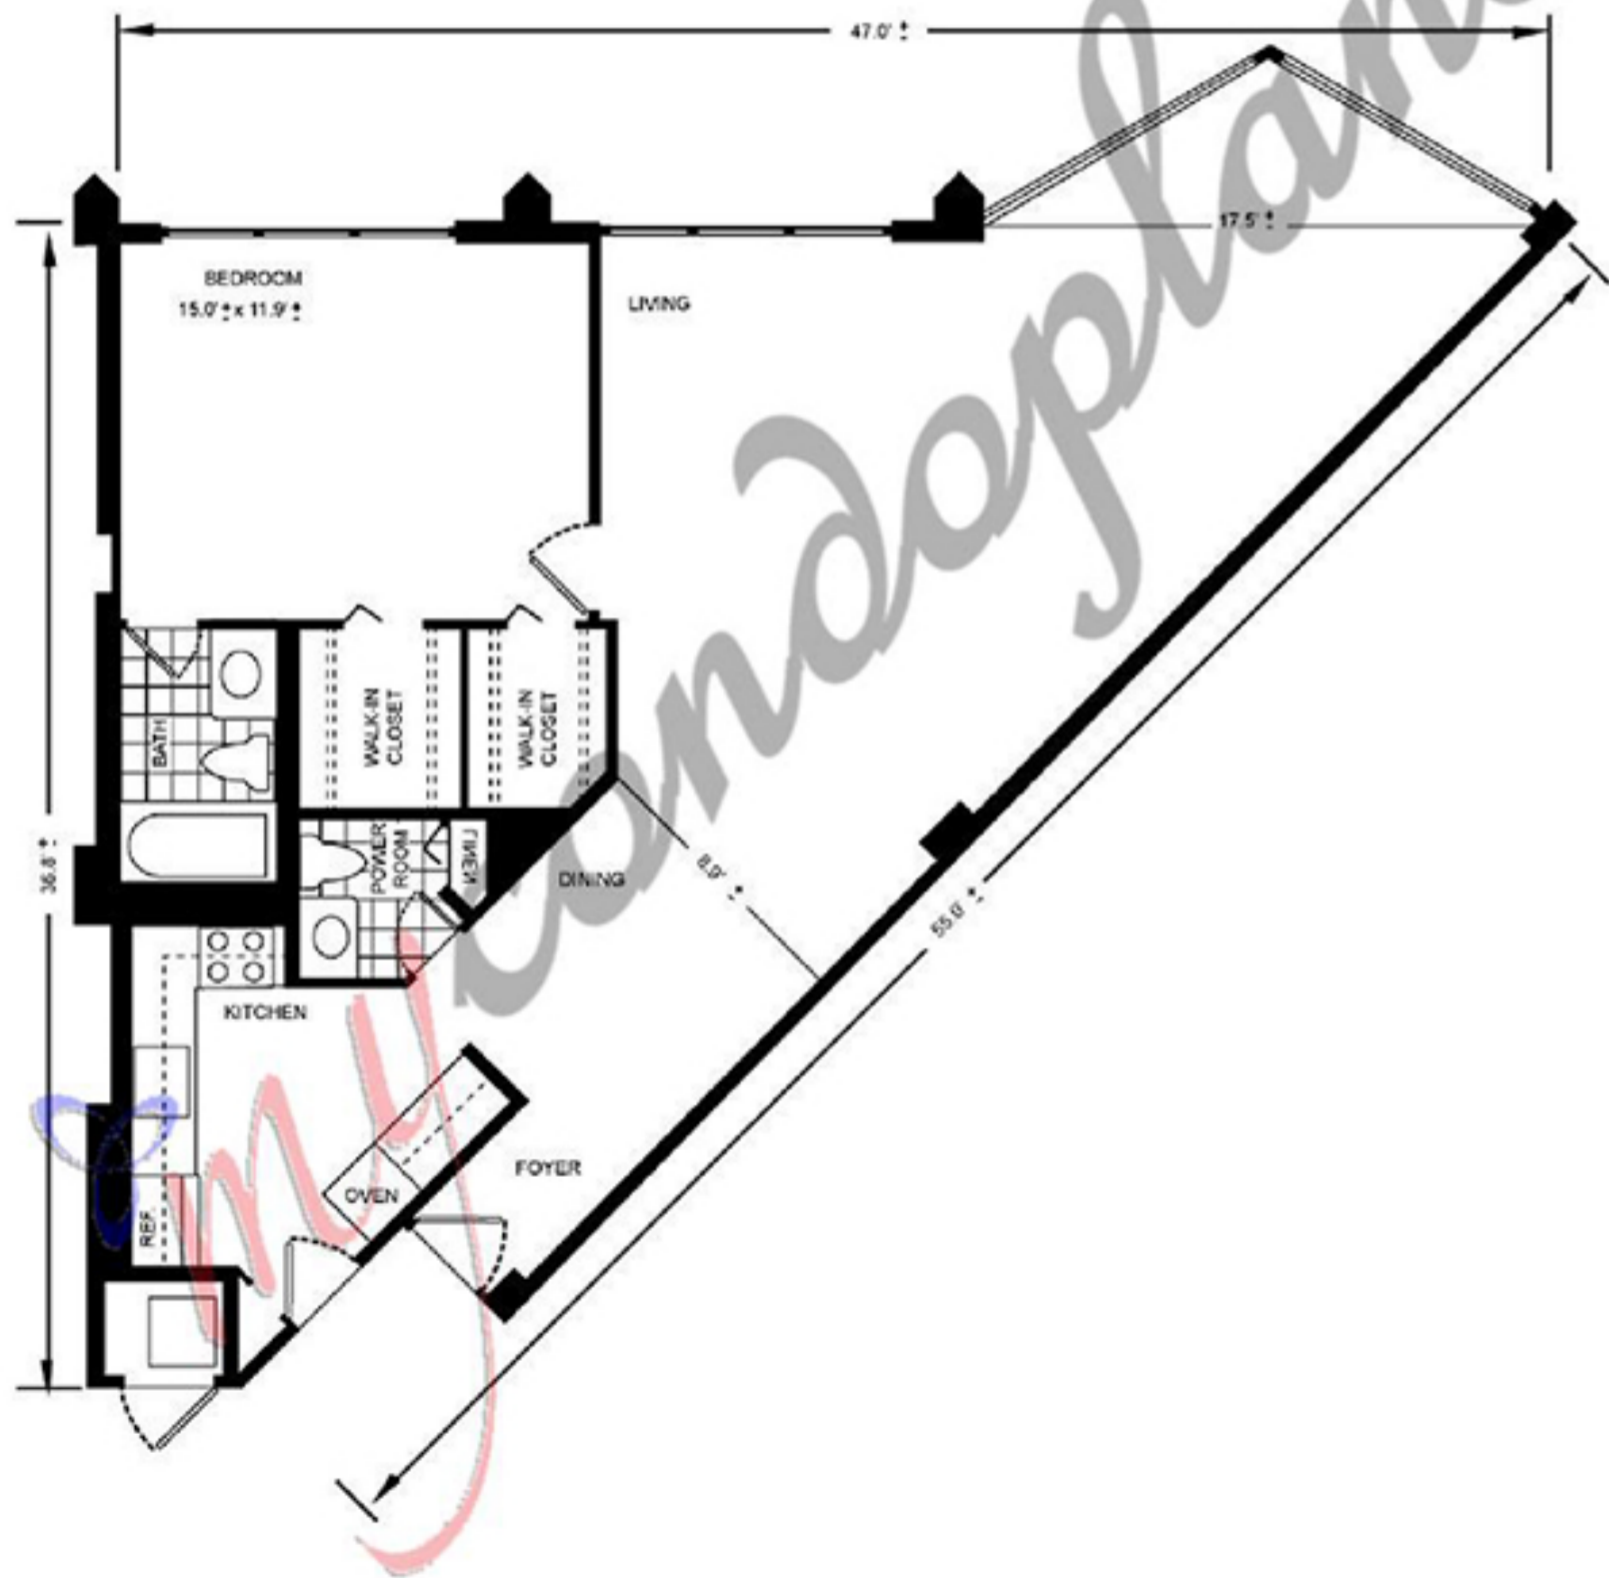

TOWER 1

LINE 05

FLOORS 4 - 20

1 BEDROOM - 1 BATHROOM
LIVING AREA 990 SF - 92 SM

SE 8th St (to Brickell Key)

BRICKELL KEY DR