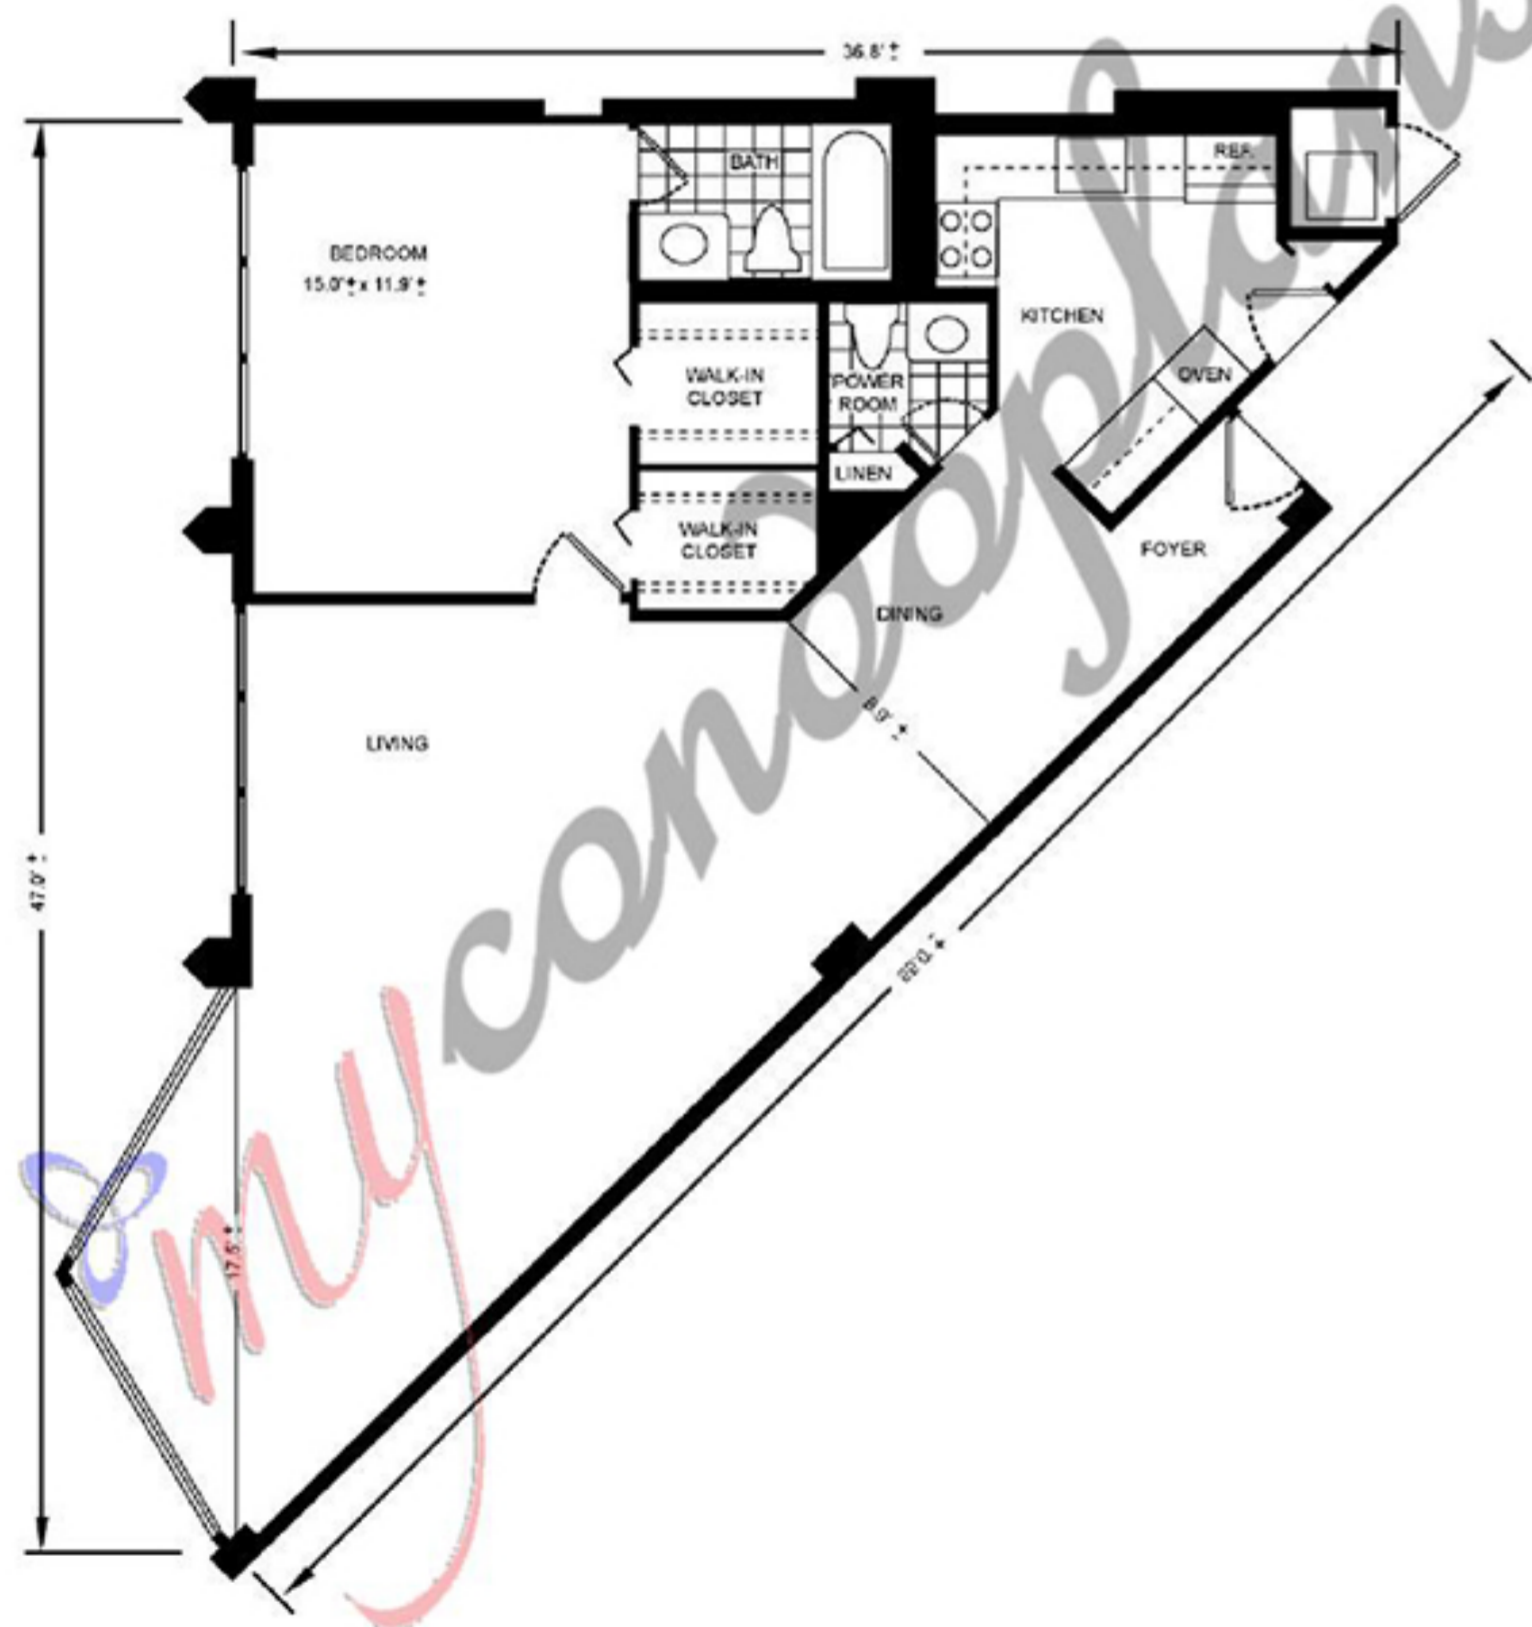

TOWER 1

LINE 10

FLOORS 2 - 20

1 BEDROOM - 1 BATHROOM
LIVING AREA 990 SF - 92 SM

SE 8th St (to Brickell Key)

BRICKELL KEY DR