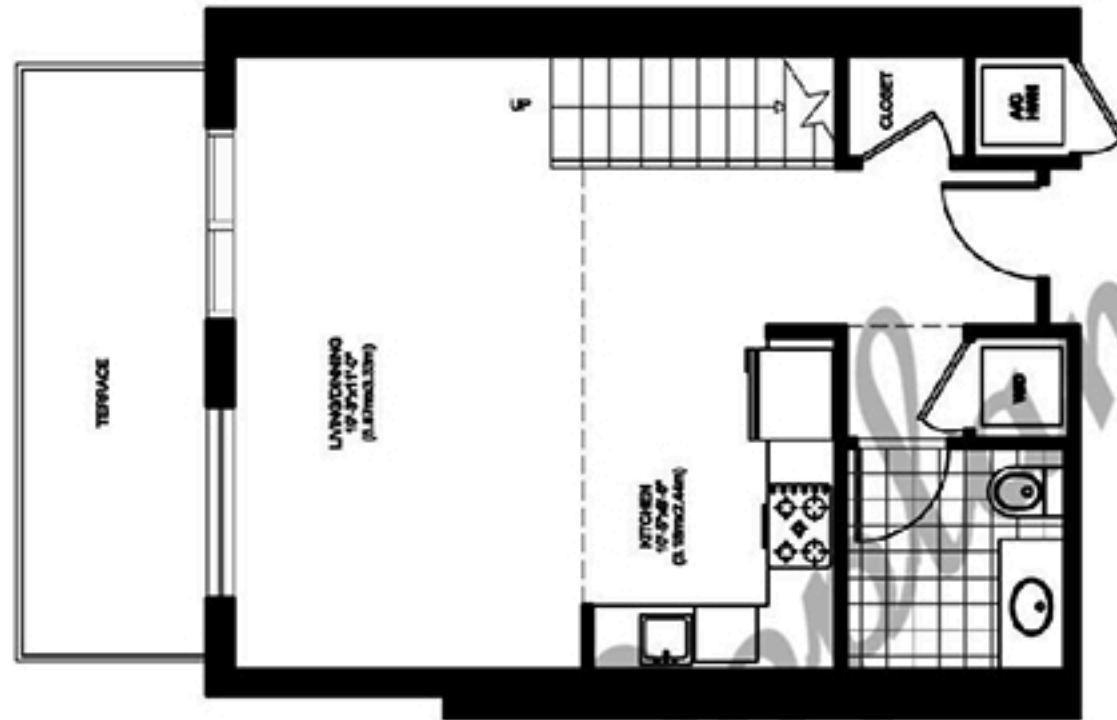

AVENUE

ON BRICKELL - WEST TOWER

LOFT LG
UNITS 06 & 08
FLOORS 2 - 10

1 BEDROOM
1,5 BATHROOMS
1 DEN
LIVING AREA 1 027 SF 95 SM
TERRACE 112 SF 10 SM