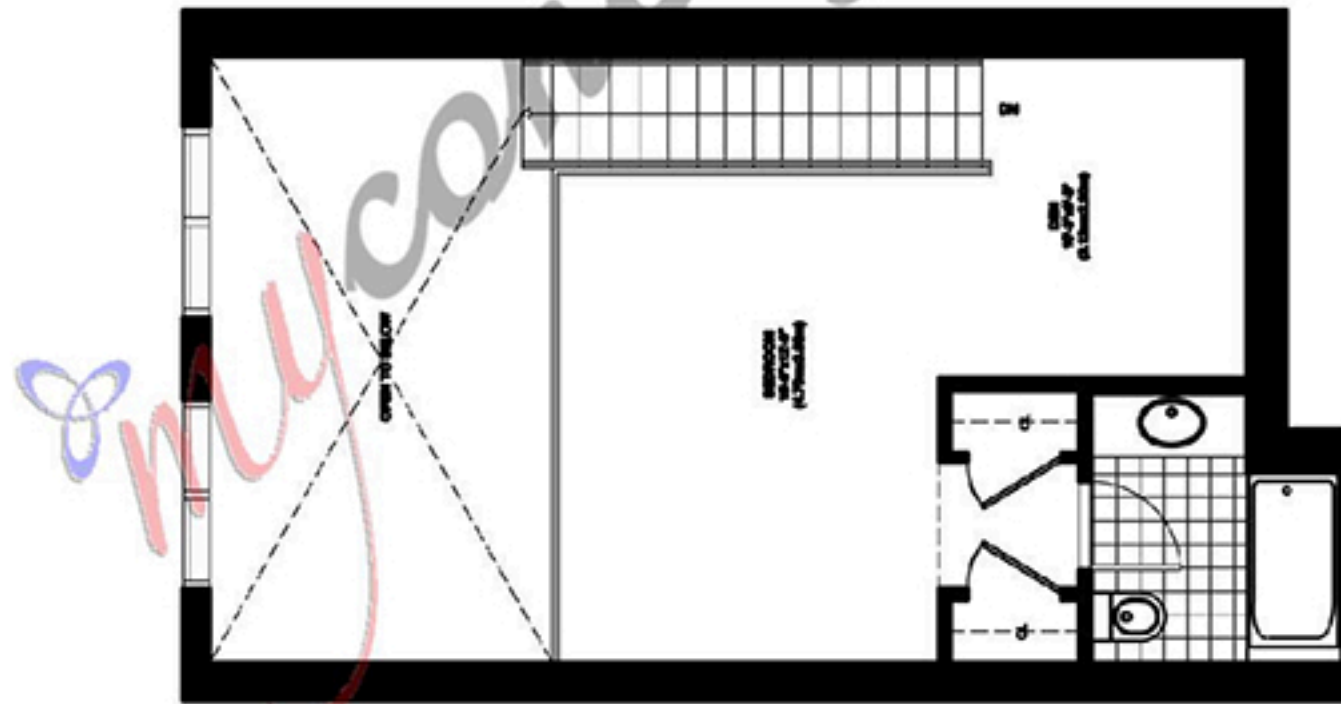

AVENUE

ON BRICKELL - WEST TOWER

LOFT LG
UNITS 06 & 08
FLOORS 2 - 10

1 BEDROOM
1,5 BATHROOMS
1 DEN
LIVING AREA 1 027 SF 95 SM
TERRACE 112 SF 10 SM