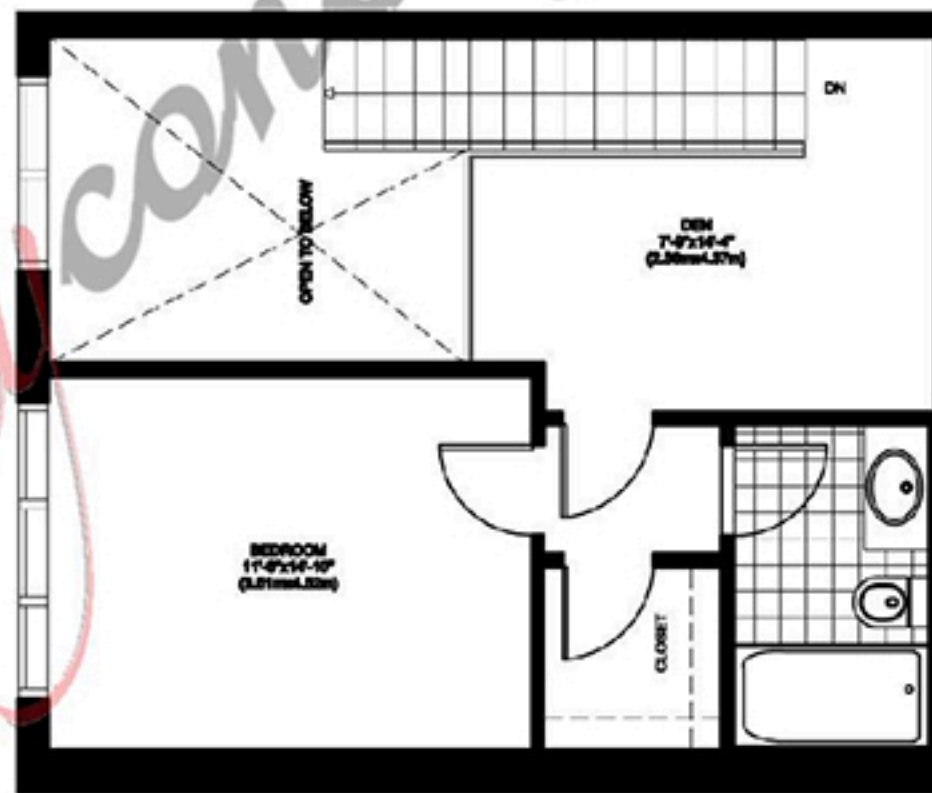

LOFT LH
UNITS 04

FLOORS 2 - 10

ENTRY LEVEL

UPPER LEVEL

1 BEDROOM
1,5 BATHROOMS
1 DEN
LIVING AREA 992 SF 92 SM
TERRACE 76 SF 7 SM

BRICKELL PLAZA

BRICKELL AVENUE