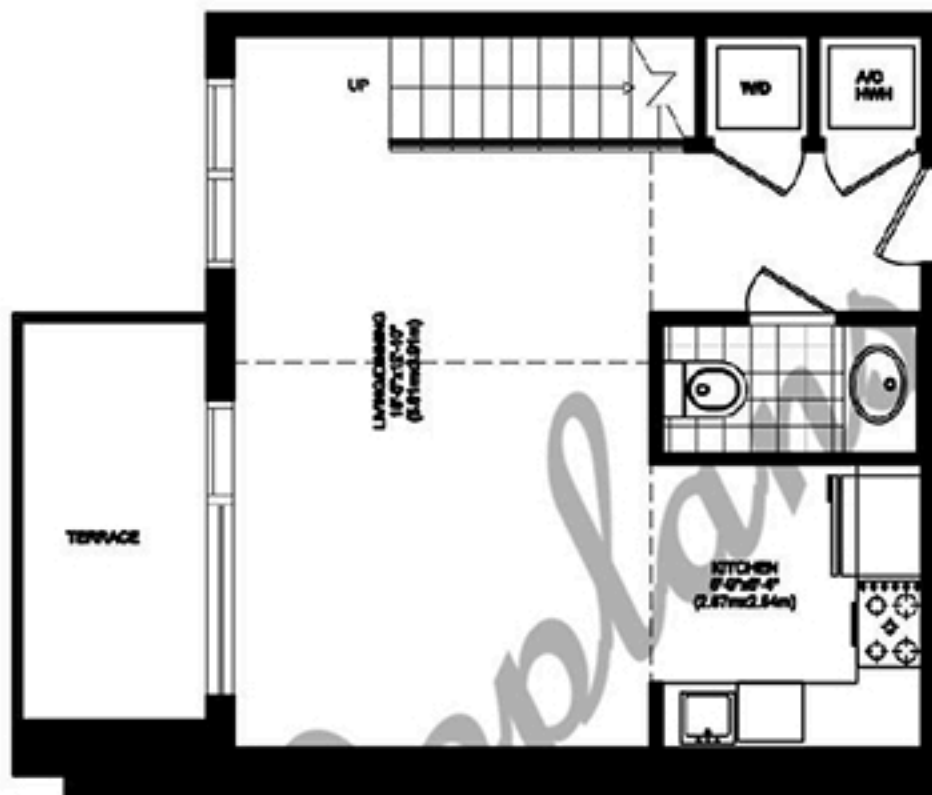

LOFT LH
UNITS 04

FLOORS 2 - 10

ENTRY LEVEL

UPPER LEVEL

1 BEDROOM
1,5 BATHROOMS
1 DEN
LIVING AREA 992 SF 92 SM
TERRACE 76 SF 7 SM

BRICKELL PLAZA

BRICKELL AVENUE