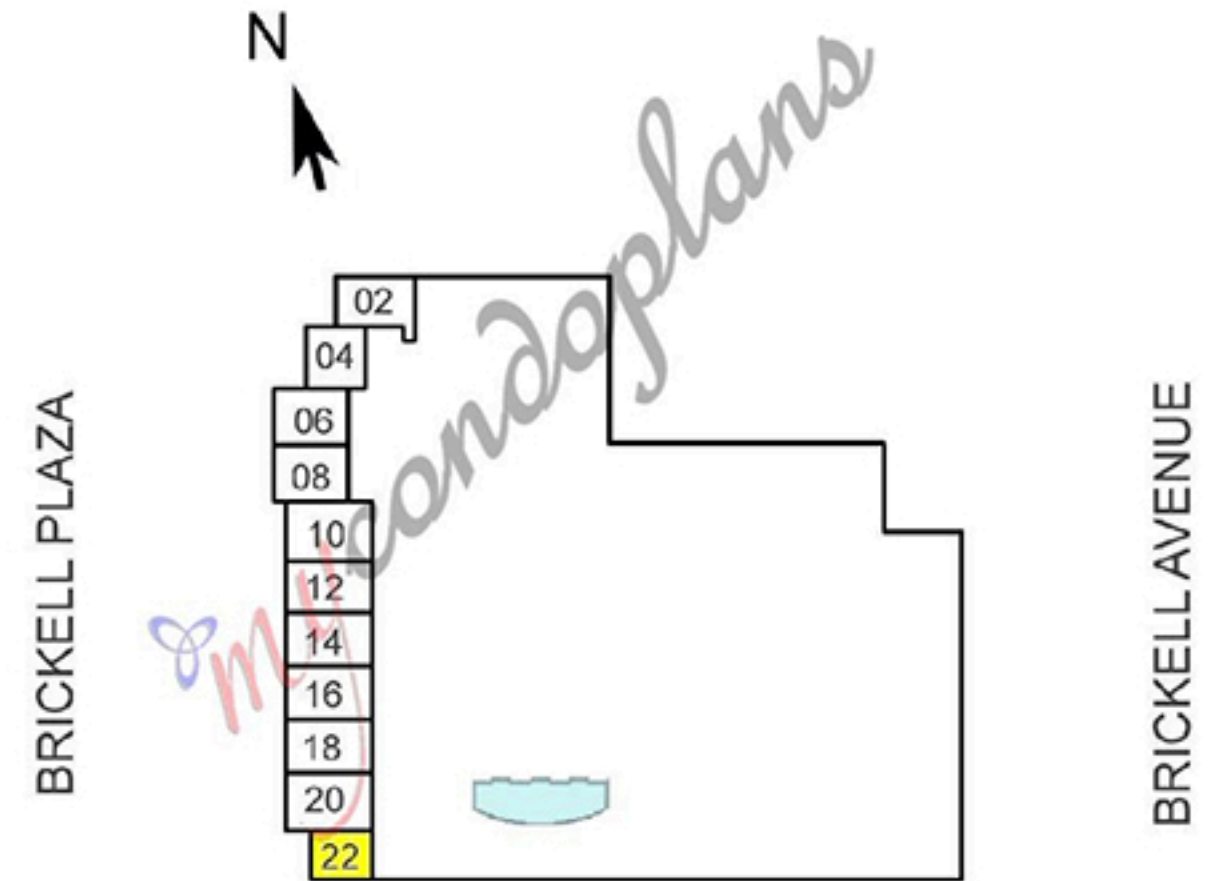

ON BRICKELL - WEST TOWER

LOFT LI
UNITS 22
FLOORS 2 - 10

1 BEDROOM
1,5 BATHROOMS
1 DEN
LIVING AREA 1 189 SF - 110 SM
TERRACE 162 SF - 15 SM

UPPER LEVEL

ENTRY LEVEL

mycondoplans