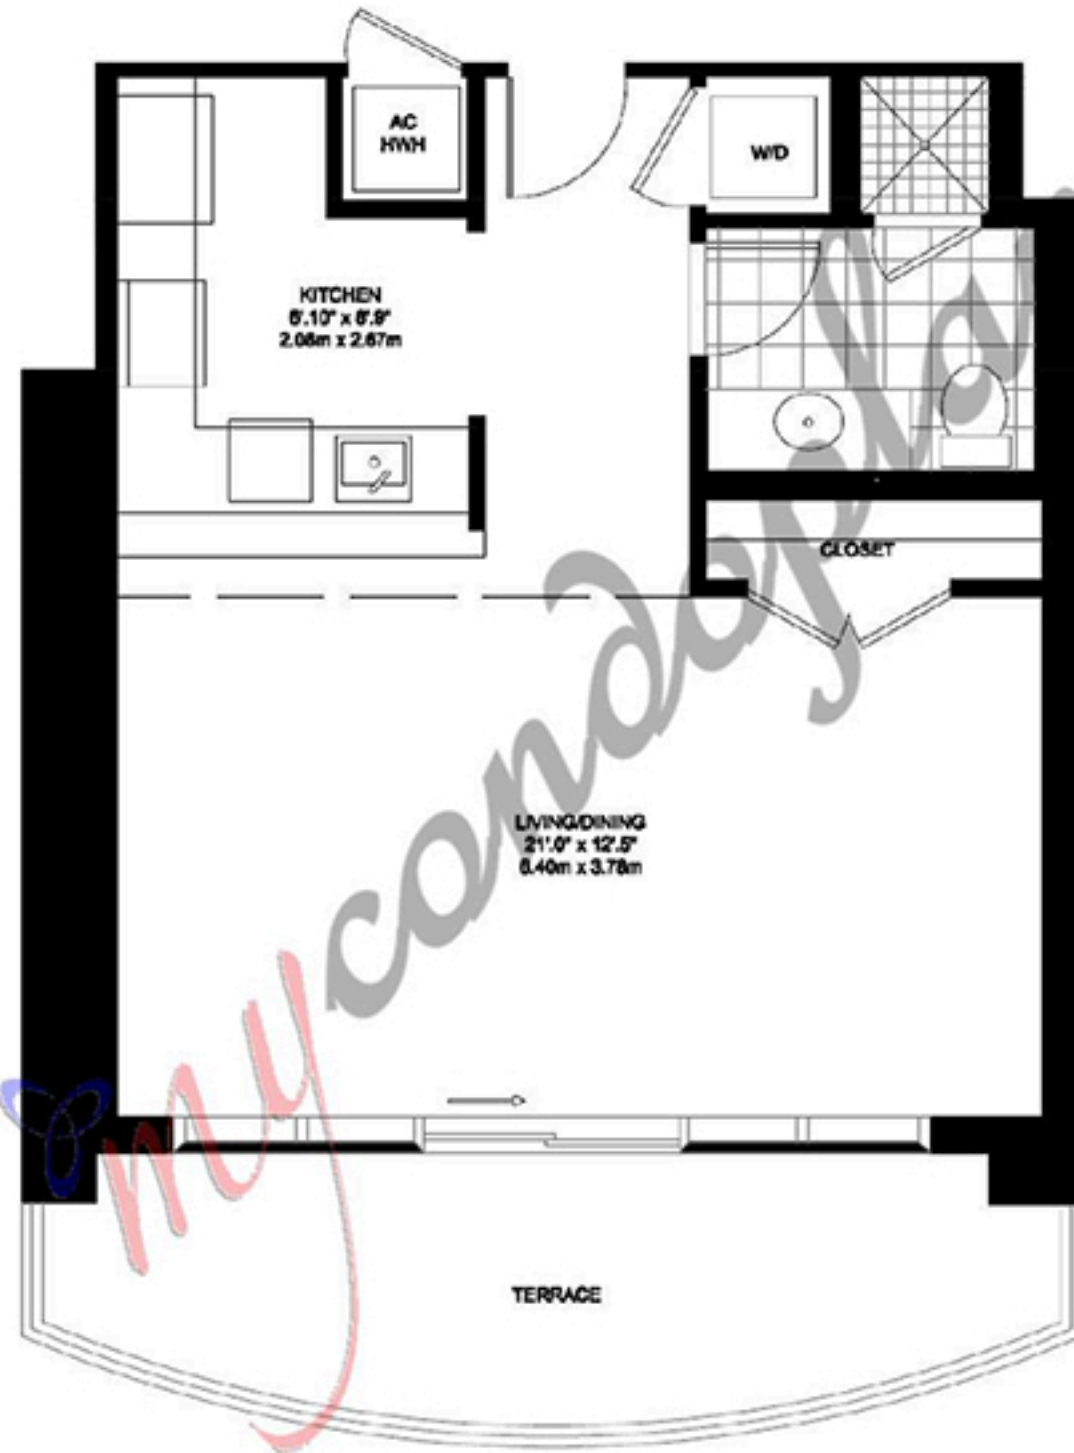

ON BRICKELL - WEST TOWER

RESIDENCE DS UNITS 22

FLOORS 14 - 33

STUDIO
 1 BATHROOM
 LIVING AREA 618 SF 57 SM
 TERRACE 144 SF 13 SM

BRICKELL PLAZA

EAST TOWER

BRICKELL AVENUE