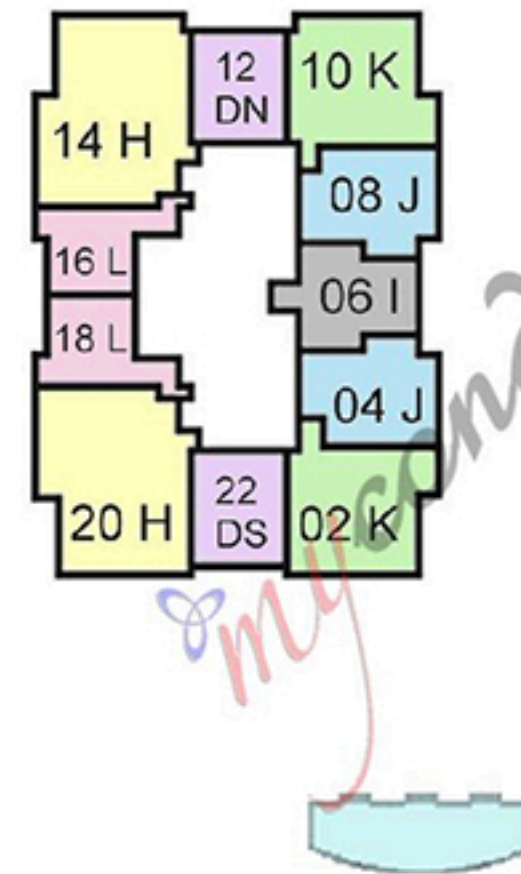

ON BRICKELL - WEST TOWER

RESIDENCE DS UNITS 22

FLOORS 14 - 33

STUDIO
 1 BATHROOM
 LIVING AREA 618 SF 57 SM
 TERRACE 144 SF 13 SM

BRICKELL PLAZA

EAST TOWER

BRICKELL AVENUE