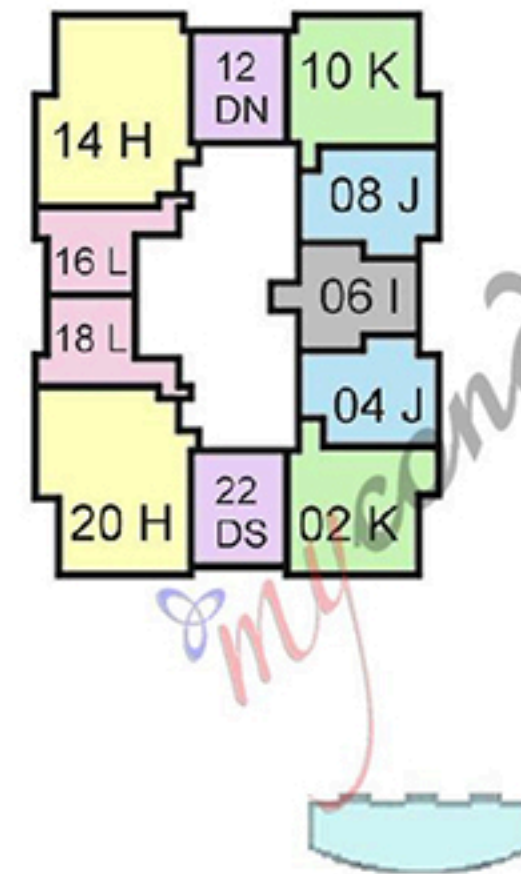

# ON BRICKELL - WEST TOWER

## RESIDENCE H UNITS 14

FLOORS 14 - 33

2 BEDROOMS  
 2,5 BATHROOMS  
 LIVING AREA 1 313 SF 122 SM  
 TERRACE 215 SF 20 SM

BRICKELL PLAZA

EAST TOWER

BRICKELL AVENUE