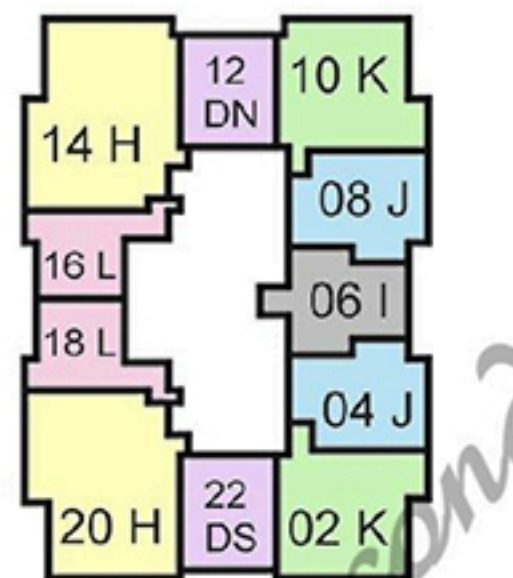

**RESIDENCE K
UNITS 02**

FLOORS 14 - 33

1 BEDROOM
1 BATHROOM
LIVING AREA 866 SF 80 SM
TERRACE 219 SF 20 SM

BRICKELL PLAZA

EAST TOWER

BRICKELL AVENUE