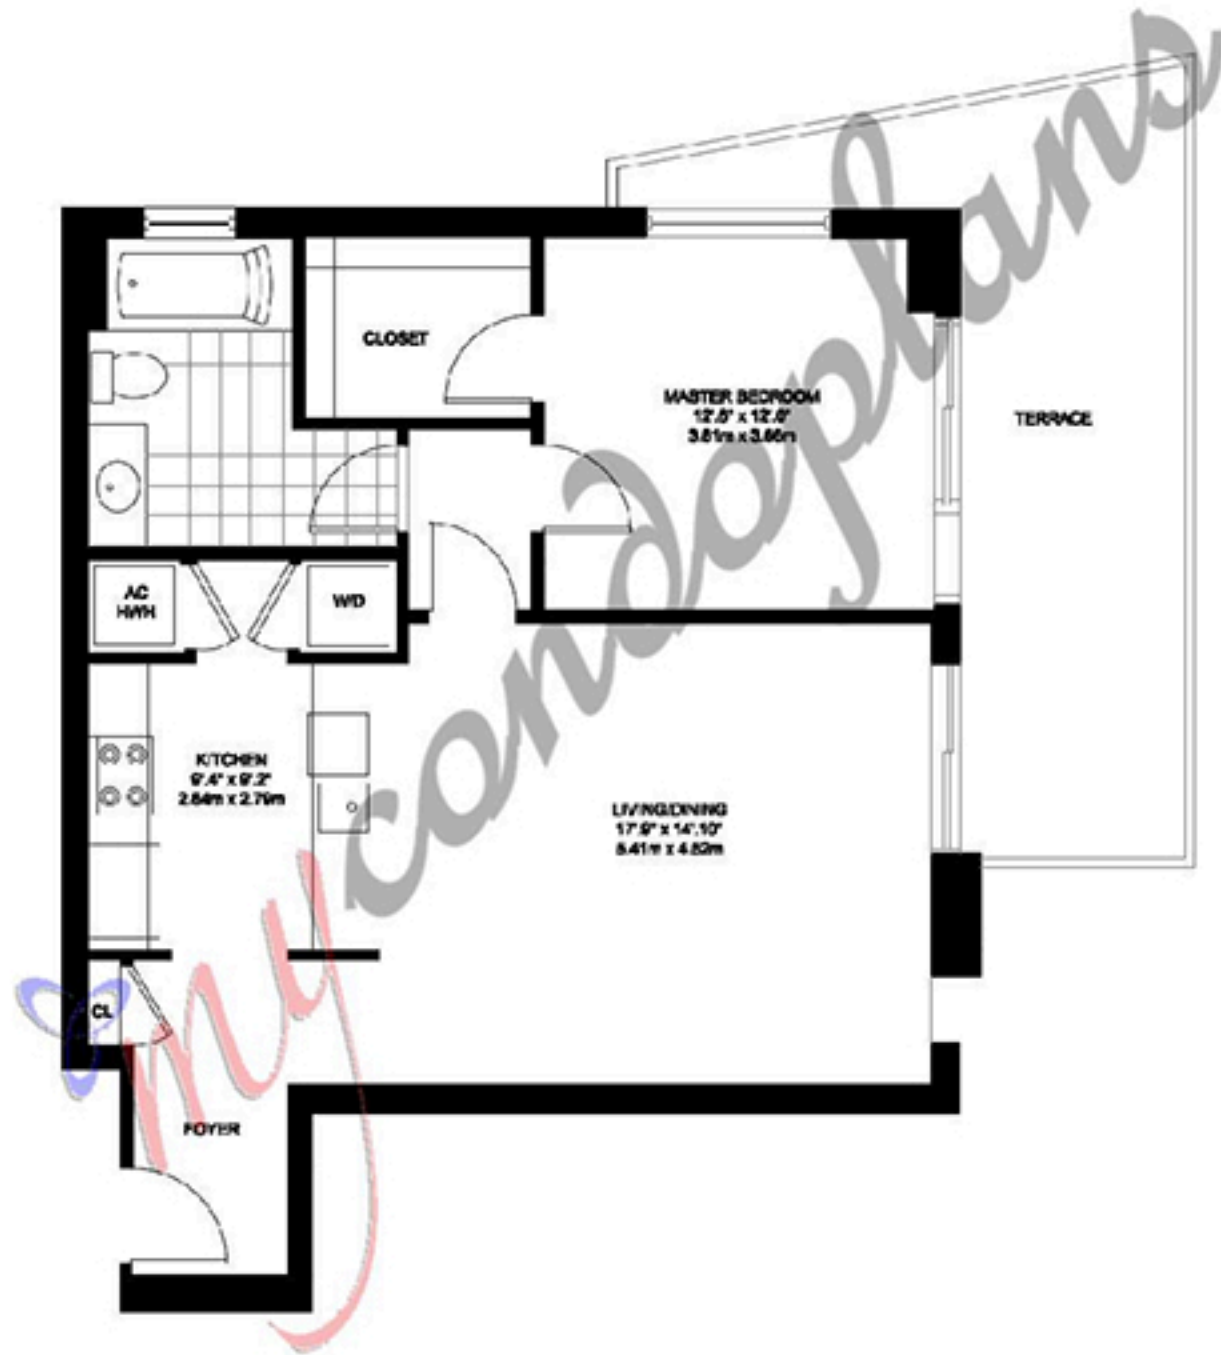

ON BRICKELL - WEST TOWER

RESIDENCE K UNITS 10

FLOORS 14 - 33

1 BEDROOM
1 BATHROOM
LIVING AREA 866 SF 80 SM
TERRACE 219 SF 20 SM

BRICKELL PLAZA

EAST TOWER

BRICKELL AVENUE