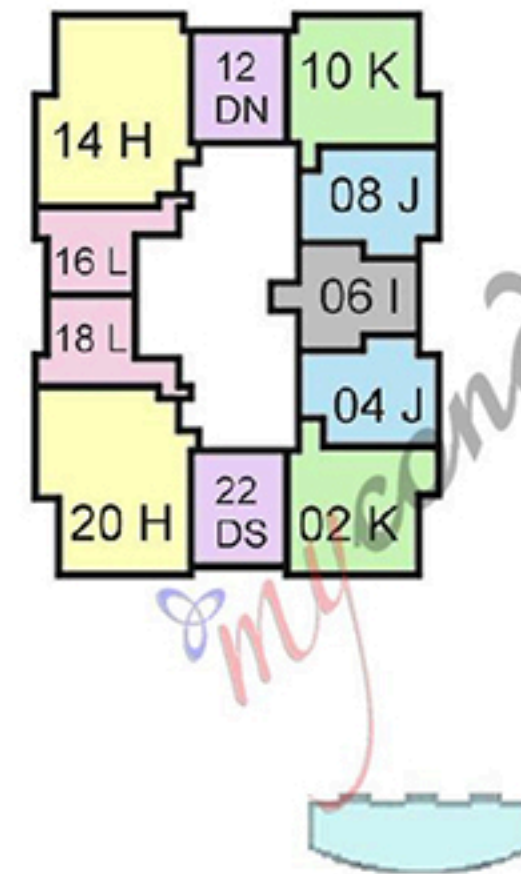

ON BRICKELL - WEST TOWER

RESIDENCE K UNITS 10

FLOORS 14 - 33

1 BEDROOM
1 BATHROOM
LIVING AREA 866 SF 80 SM
TERRACE 219 SF 20 SM

BRICKELL PLAZA

EAST TOWER

BRICKELL AVENUE