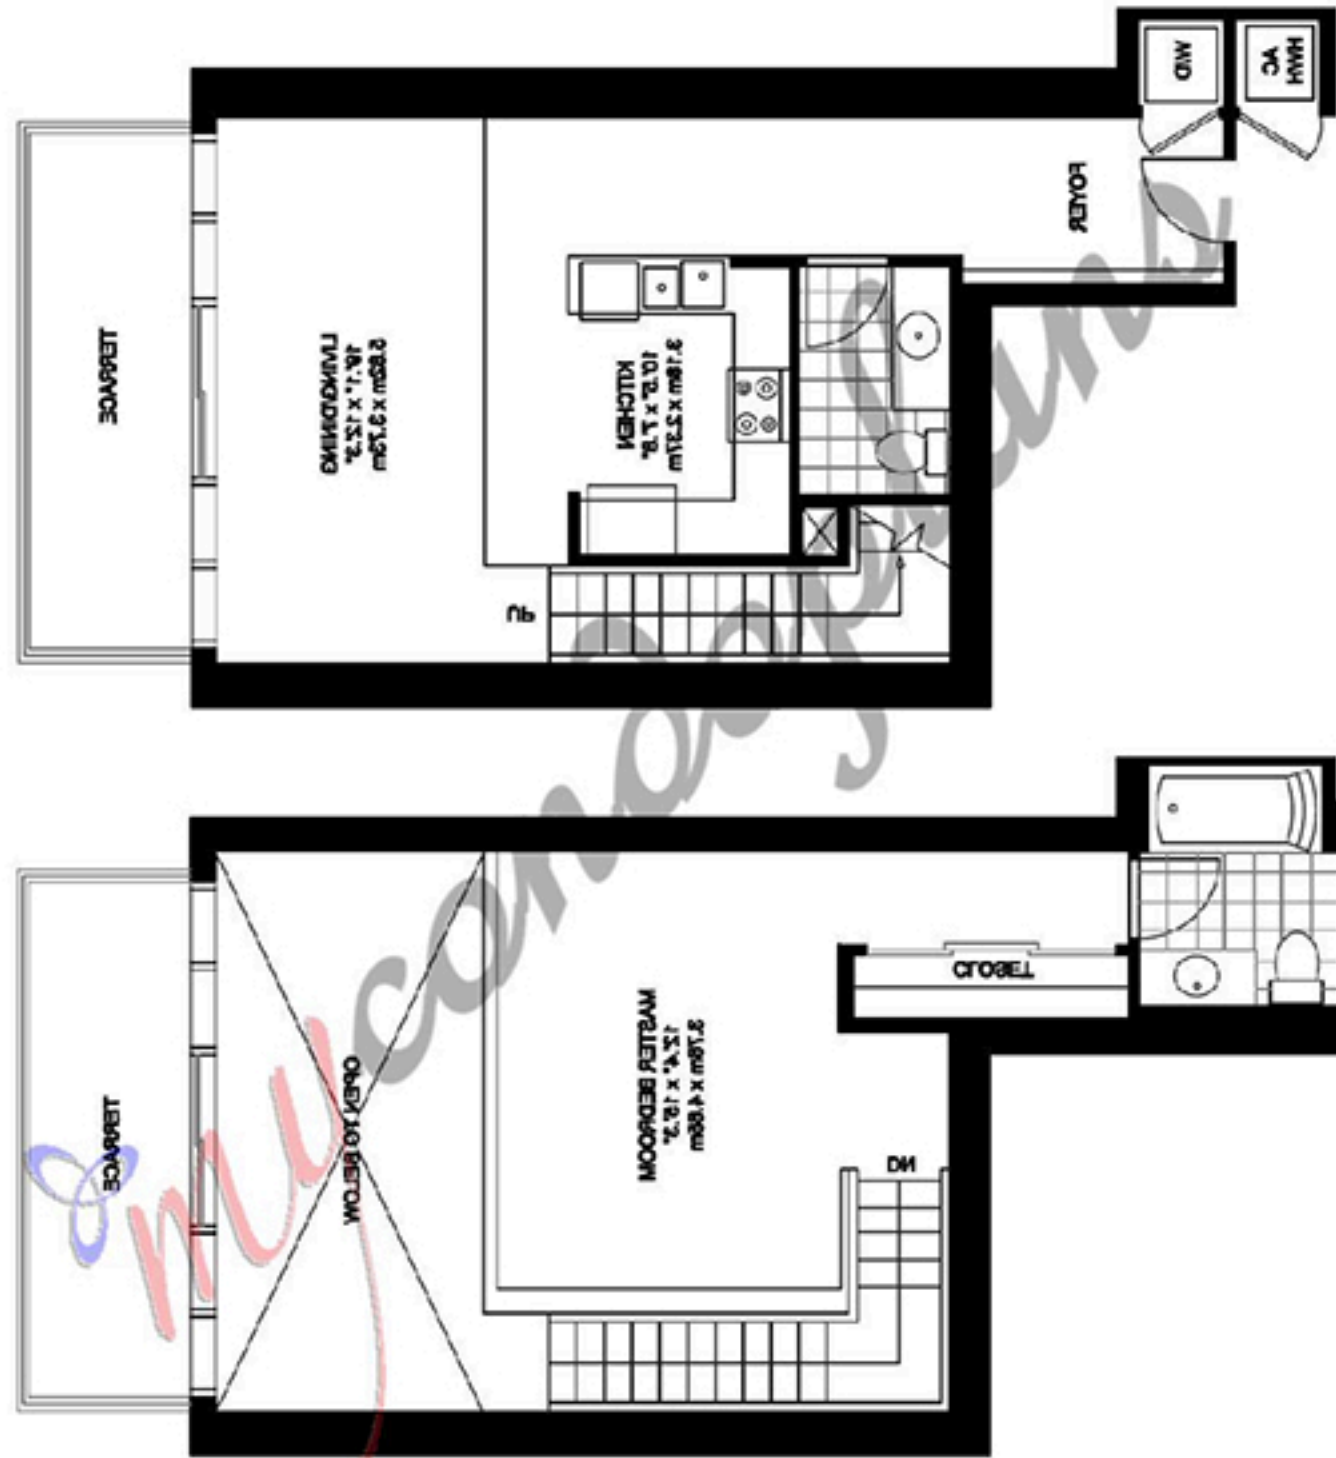

**TOWER LOFT L  
UNITS 16**

FLOORS 14 - 34

1 BEDROOM  
1,5 BATHROOMS  
LIVING AREA 1 019 SF 95 SM  
TERRACE 112 SF 10 SM

BRICKELL PLAZA

EAST TOWER

BRICKELL AVENUE