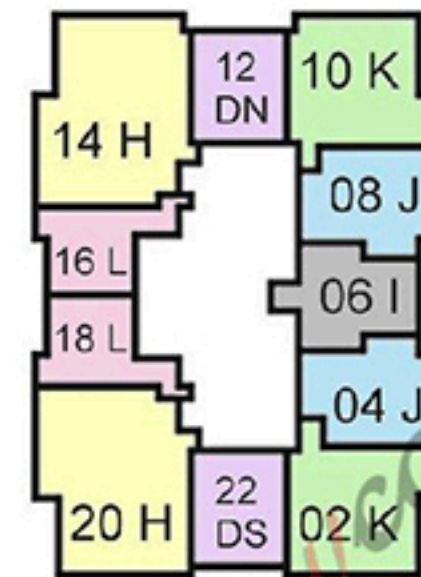

**TOWER LOFT L  
UNITS 16**

FLOORS 14 - 34

1 BEDROOM  
1,5 BATHROOMS  
LIVING AREA 1 019 SF 95 SM  
TERRACE 112 SF 10 SM

BRICKELL PLAZA

EAST TOWER

BRICKELL AVENUE